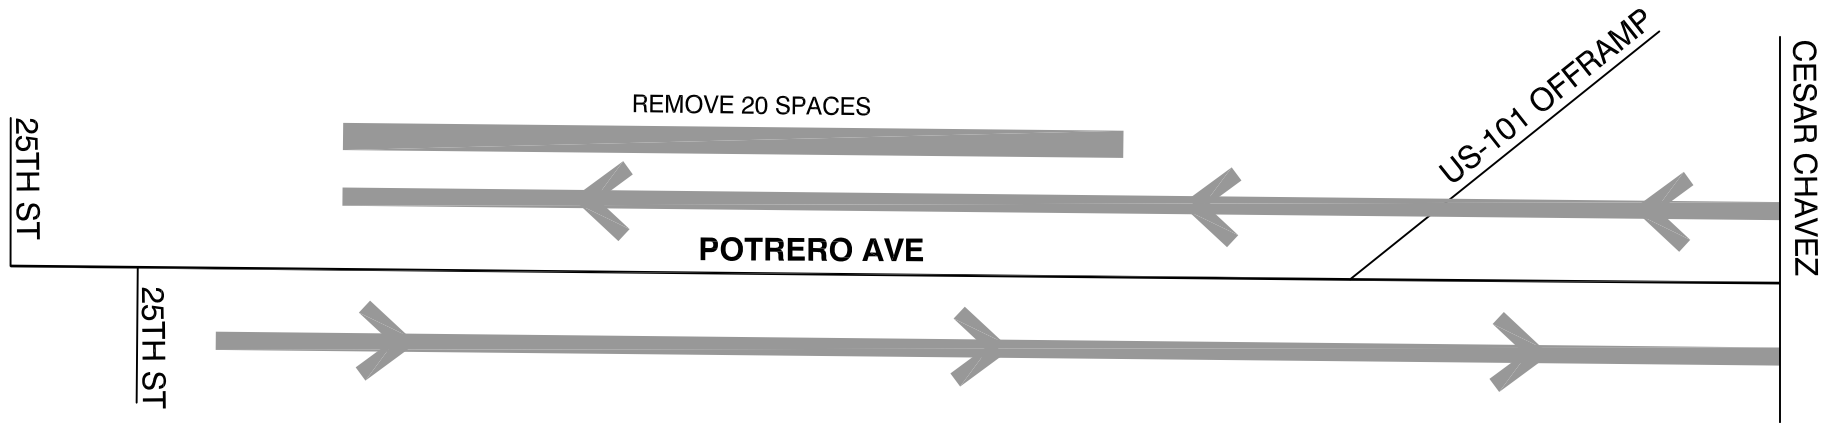

POTRERO AVE BICYCLE LANES

25TH ST TO CESAR CHAVEZ

LEGEND:

-  ADD BICYCLE LANE
-  PARKING REMOVAL