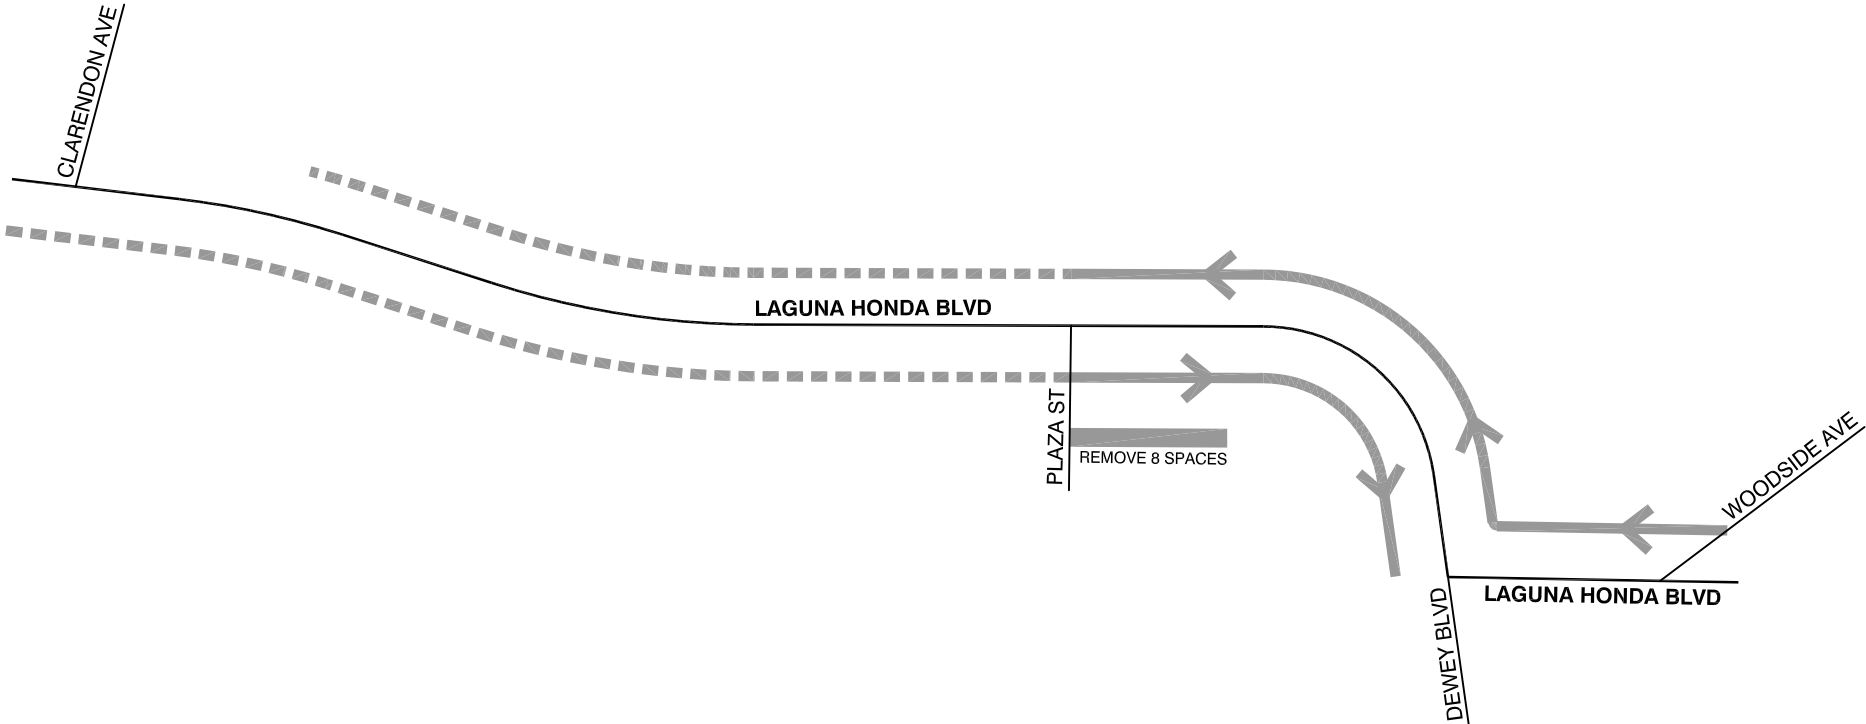

LAGUNA HONDA BICYCLE LANES

CLARENDON AVE TO WOODSIDE AVE

LEGEND:

-  ADD BICYCLE LANE
-  LANE REMOVAL
-  PARKING REMOVAL

Laguna Honda Blvd Area Map

 6.3 Laguna Honda Bike Lanes Project Limits

 Miles
0 0.06 0.12

Laguna Honda Blvd Area, Map of Bike Routes

Laguna Honda, Woodside to Clarendon Northbound Existing Lane Configuration

Laguna Honda, Woodside to Clarendon Proposed Lane Configuration

Laguna Honda Boulevard, southbound

At Clarendon

Approaching Plaza

Proposed parking removal on Laguna Honda

8 spaces, west side, just south of Plaza St.