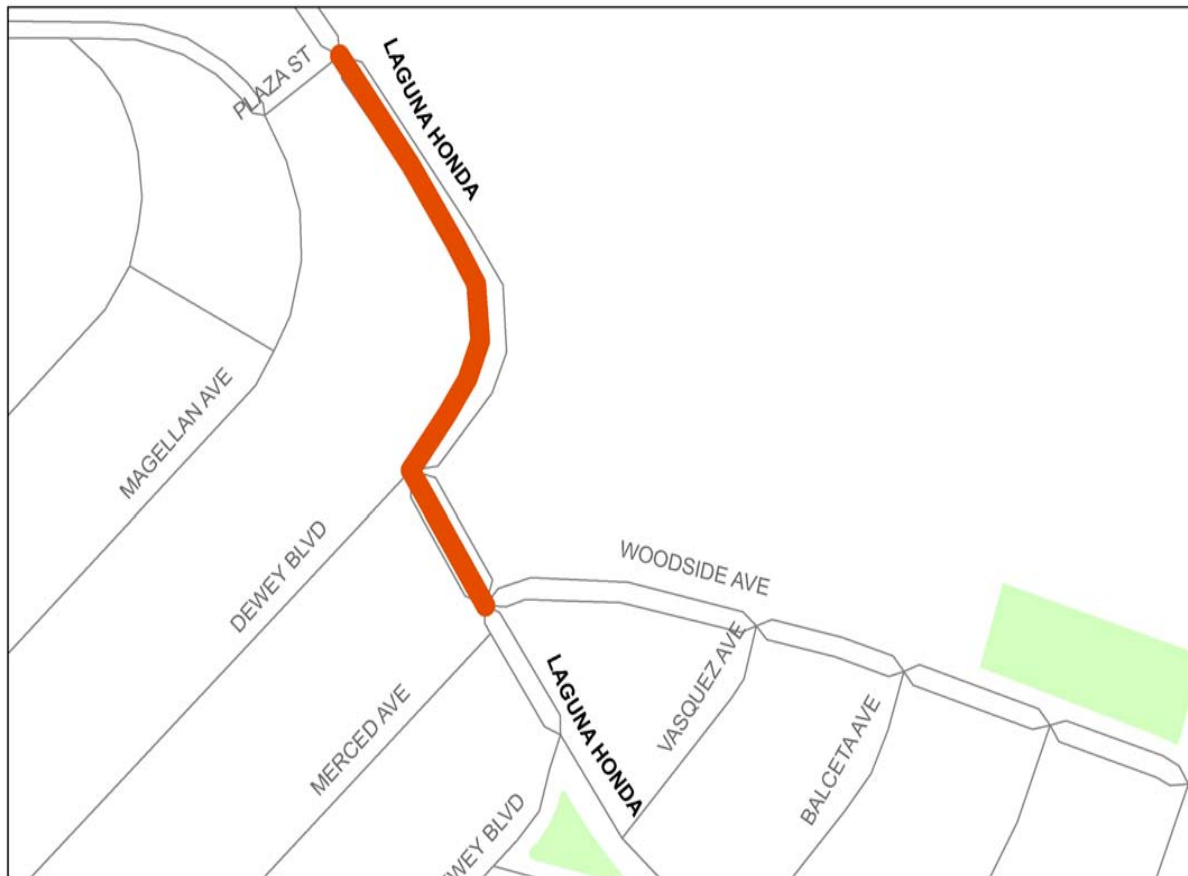

LAGUNA HONDA BICYCLE LANES

CLARENDON AVE TO WOODSIDE AVE

LEGEND:

-  ADD BICYCLE LANE
-  LANE REMOVAL
-  PARKING REMOVAL

Laguna Honda Blvd Area Map

 6.3 Laguna Honda Bike Lanes Project Limits

 Miles
0 0.06 0.12

Laguna Honda Blvd Area, Map of Bike Routes

Laguna Honda, Woodside to Clarendon Northbound Existing Lane Configuration

Laguna Honda, Woodside to Clarendon Proposed Lane Configuration

Laguna Honda Boulevard, southbound

At Clarendon

Approaching Plaza

Proposed parking removal on Laguna Honda

8 spaces, west side, just south of Plaza St.