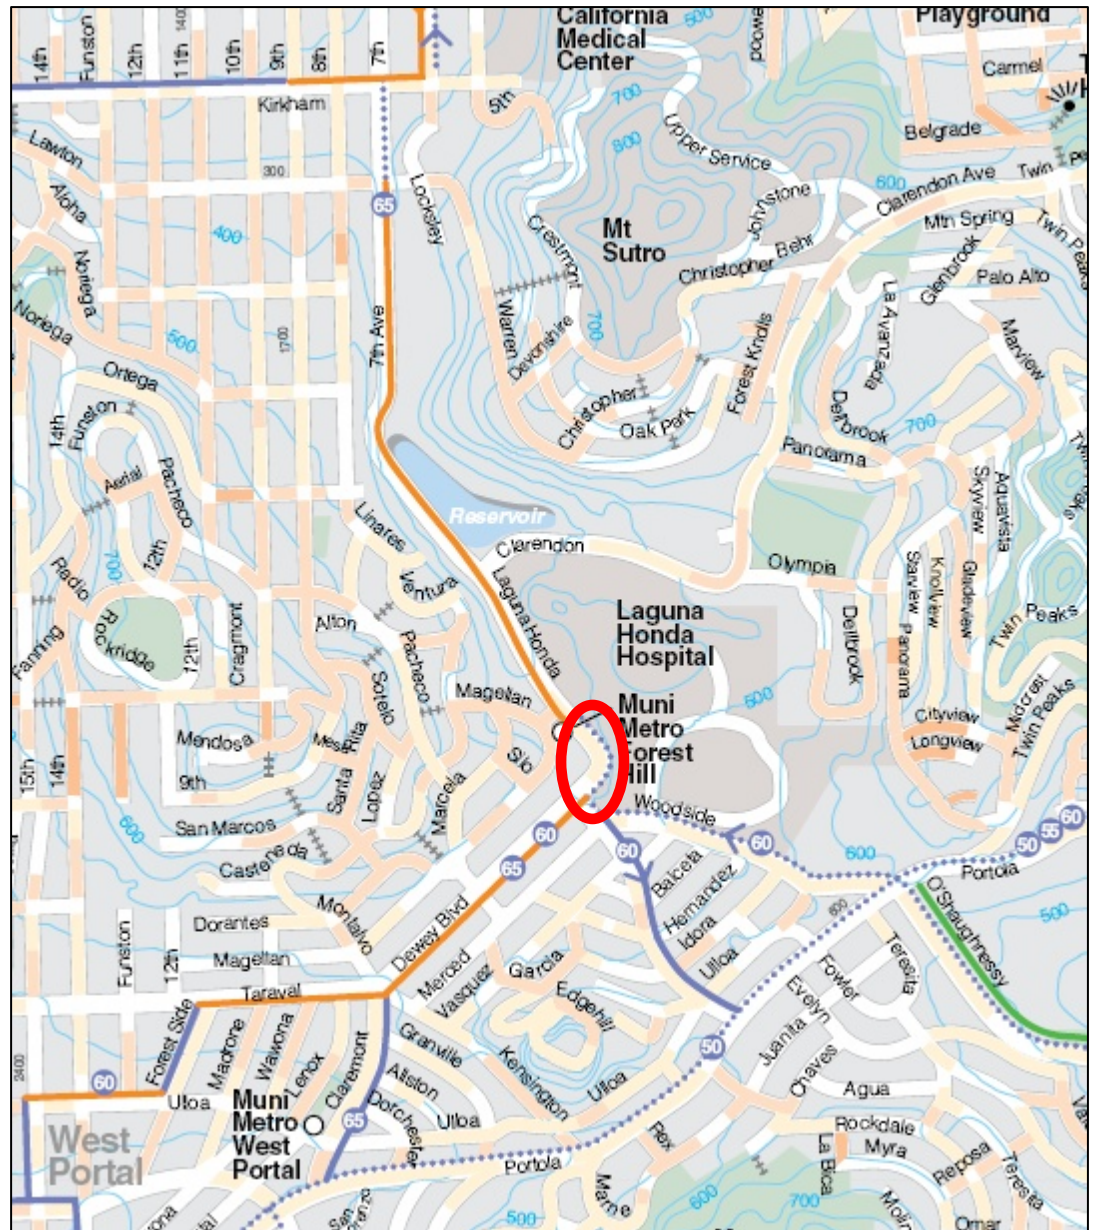

LAGUNA HONDA BICYCLE LANES

CLARENDON AVE TO WOODSIDE AVE

LEGEND:

-  ADD BICYCLE LANE
-  LANE REMOVAL
-  PARKING REMOVAL

Laguna Honda Blvd Area Map

 6.3 Laguna Honda Bike Lanes Project Limits

 Miles
0 0.06 0.12

Laguna Honda Blvd Area, Map of Bike Routes

Laguna Honda, Woodside to Clarendon Northbound Existing Lane Configuration

Laguna Honda, Woodside to Clarendon Proposed Lane Configuration

Laguna Honda Boulevard, southbound

At Clarendon

Approaching Plaza

Proposed parking removal on Laguna Honda

8 spaces, west side, just south of Plaza St.