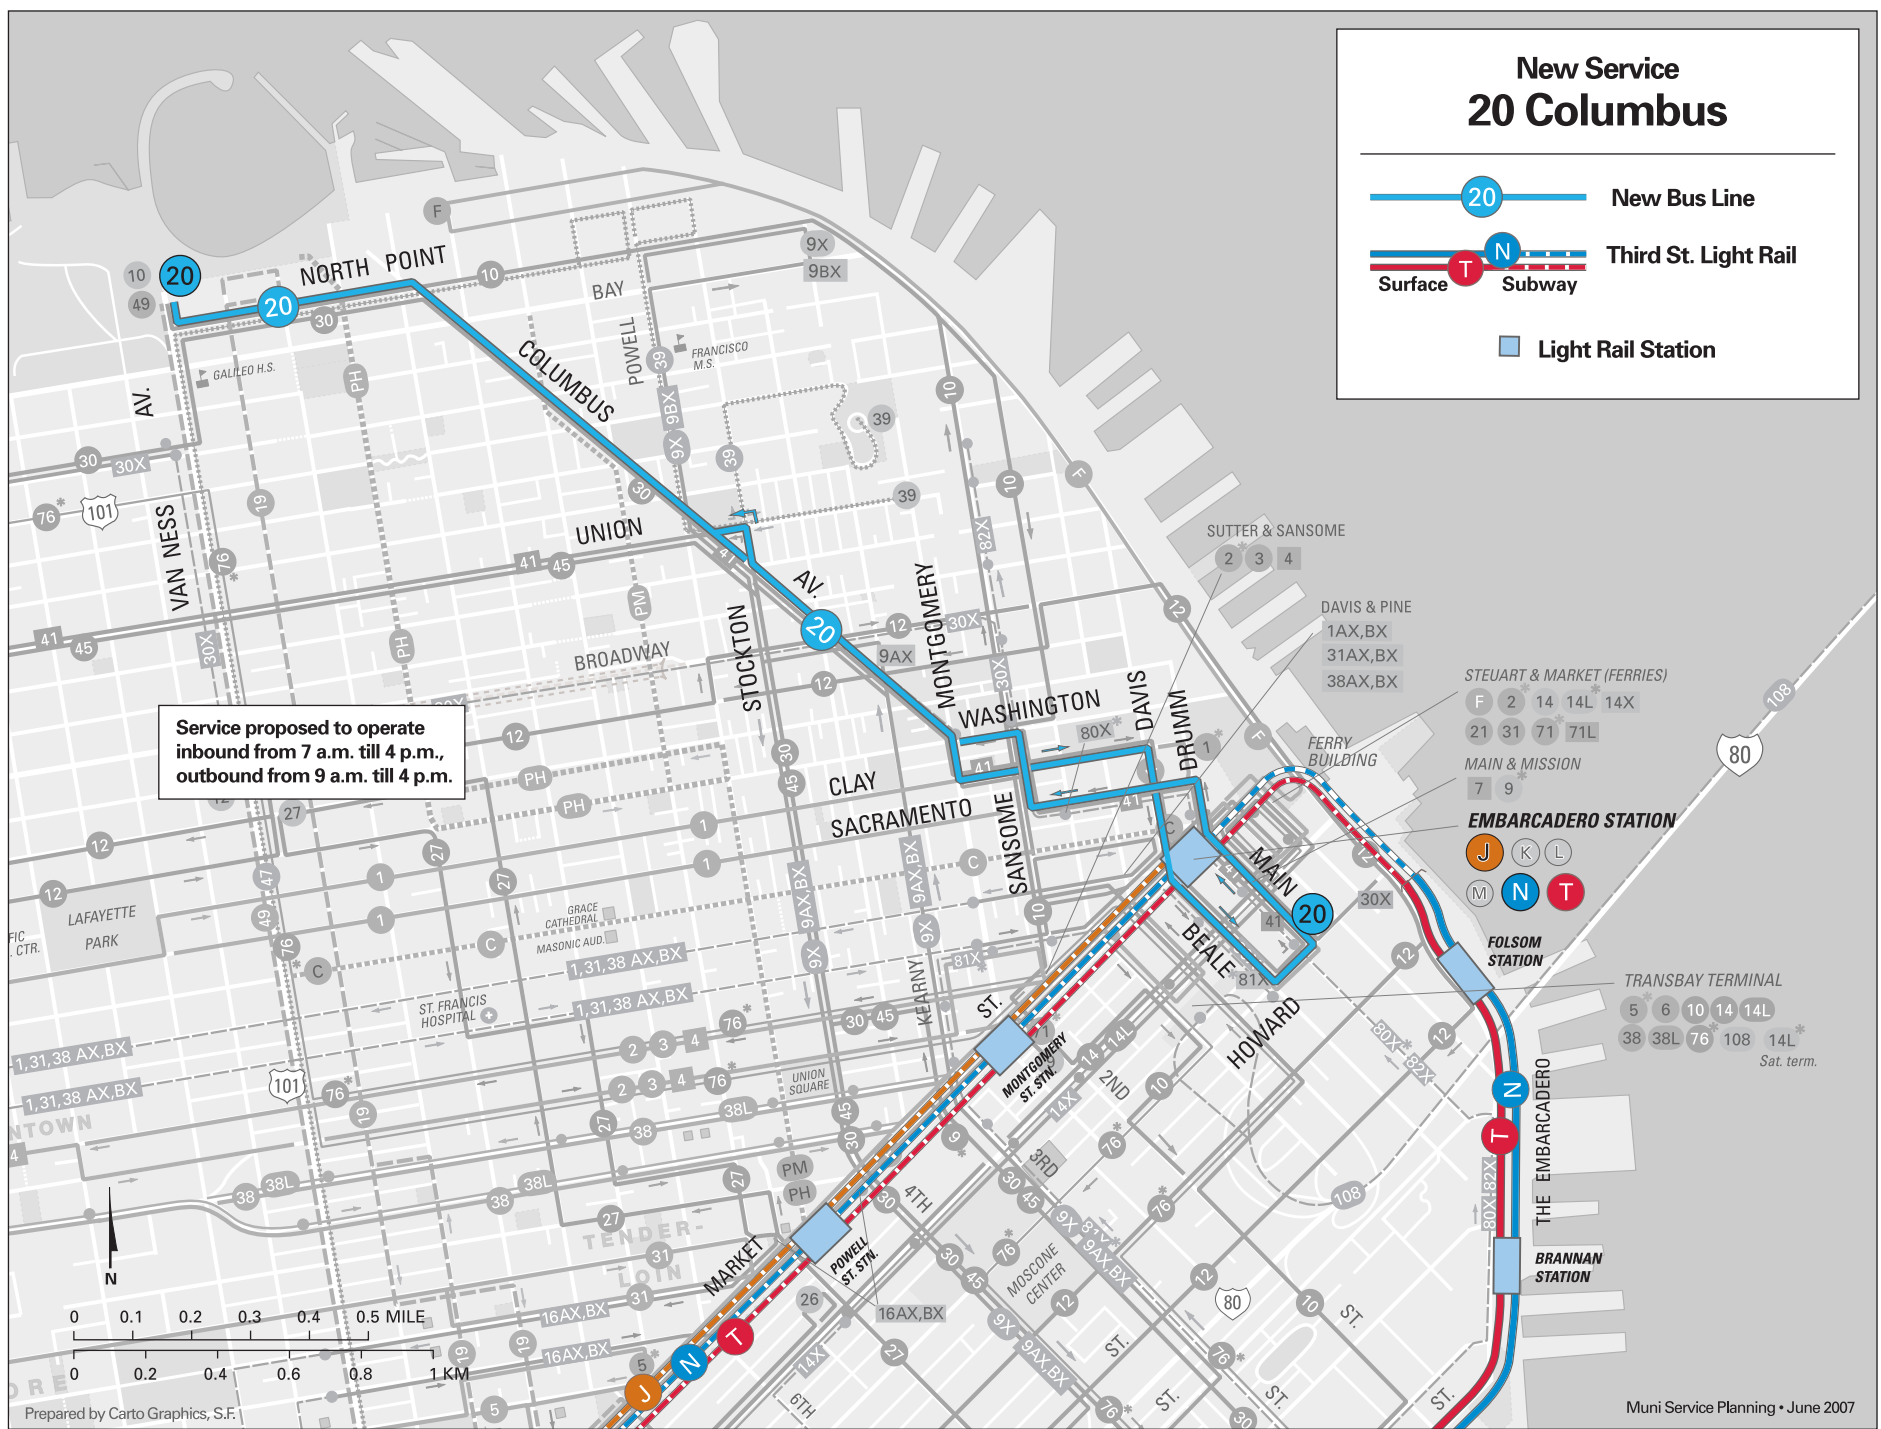

New Service 20 Columbus

-  New Bus Line
-  Third St. Light Rail
 -  Surface
 -  Subway
-  Light Rail Station

Service proposed to operate
inbound from 7 a.m. till 4 p.m.,
outbound from 9 a.m. till 4 p.m.

- STUART & MARKET (FERRIES)
 - F 2 14 14L 14X
 - 21 31 71 71L
- MAIN & MISSION
 - 7 9
- EMBARCADERO STATION**
 -   
 -   
- FOLSOM STATION
- TRANSBAY TERMINAL
 - 5 6 10 14 14L
 - 38 38L 76 108 14L*
 - Sat. term.