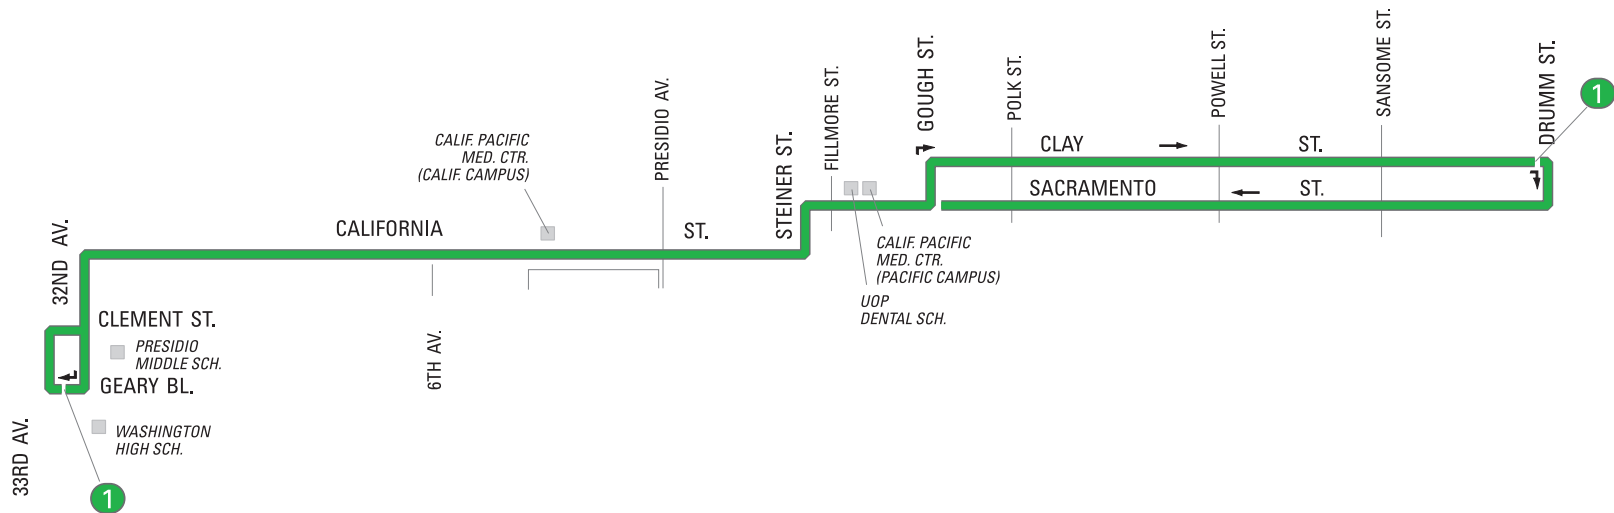

SAN FRANCISCO MUNICIPAL RAILWAY

1 CALIFORNIA

(effective 12/5/09)

SERVICE AREA

MAP NOT TO SCALE