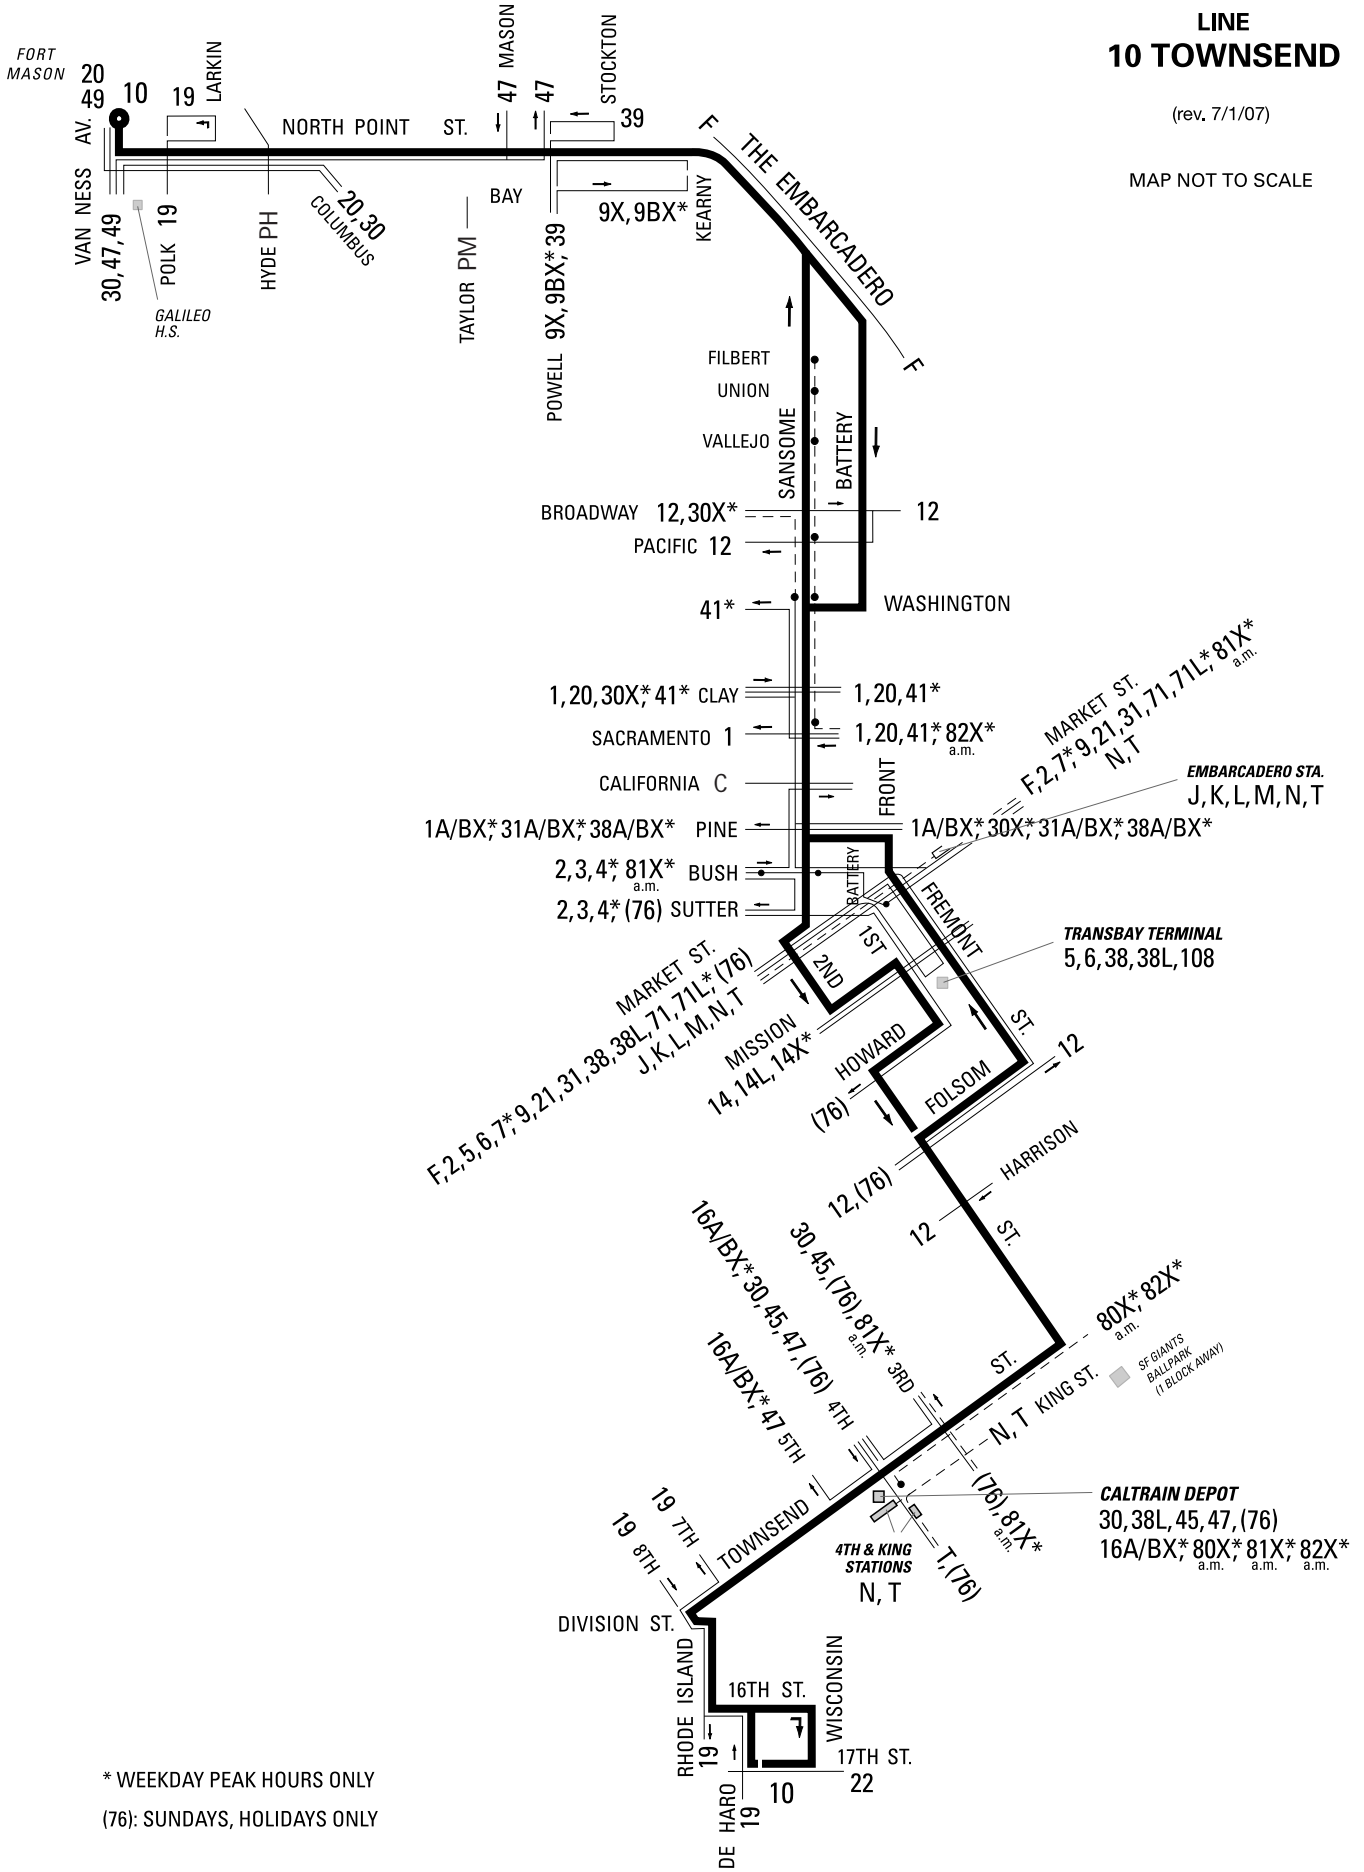

LINE 10 TOWNSEND

(rev. 7/1/07)

MAP NOT TO SCALE

* WEEKDAY PEAK HOURS ONLY
 (76): SUNDAYS, HOLIDAYS ONLY