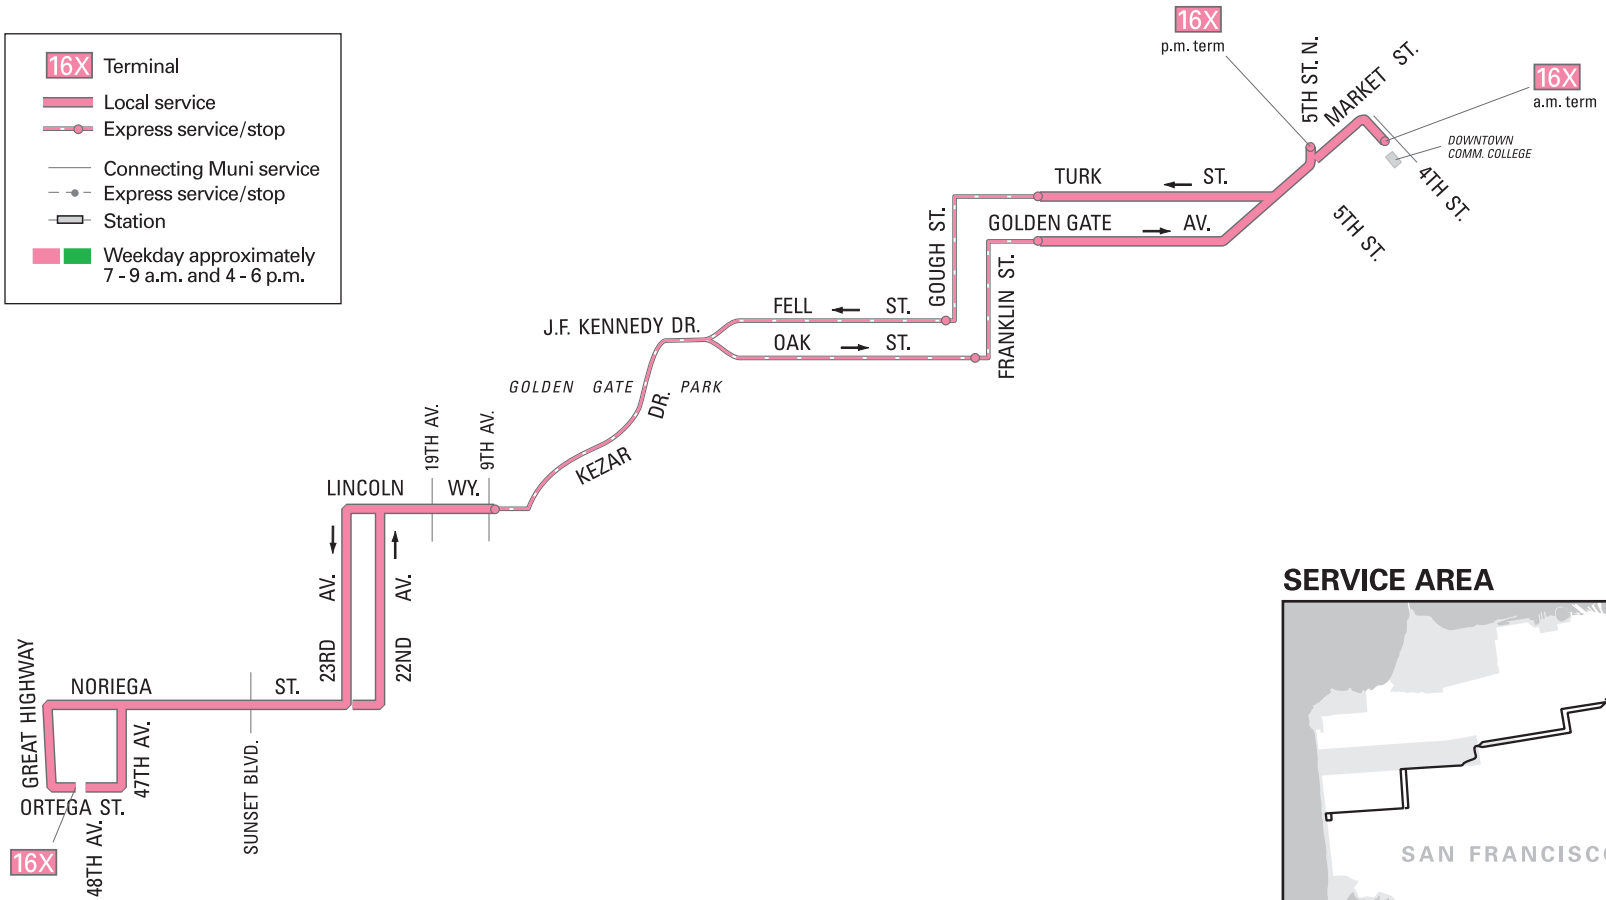

SAN FRANCISCO MUNICIPAL RAILWAY

16X NORIEGA EXPRESS

effective 12/5/09

MAP NOT TO SCALE

16X Terminal
Local service
Express service/stop
Connecting Muni service
Express service/stop
Station
Weekday approximately 7 - 9 a.m. and 4 - 6 p.m.

SERVICE AREA