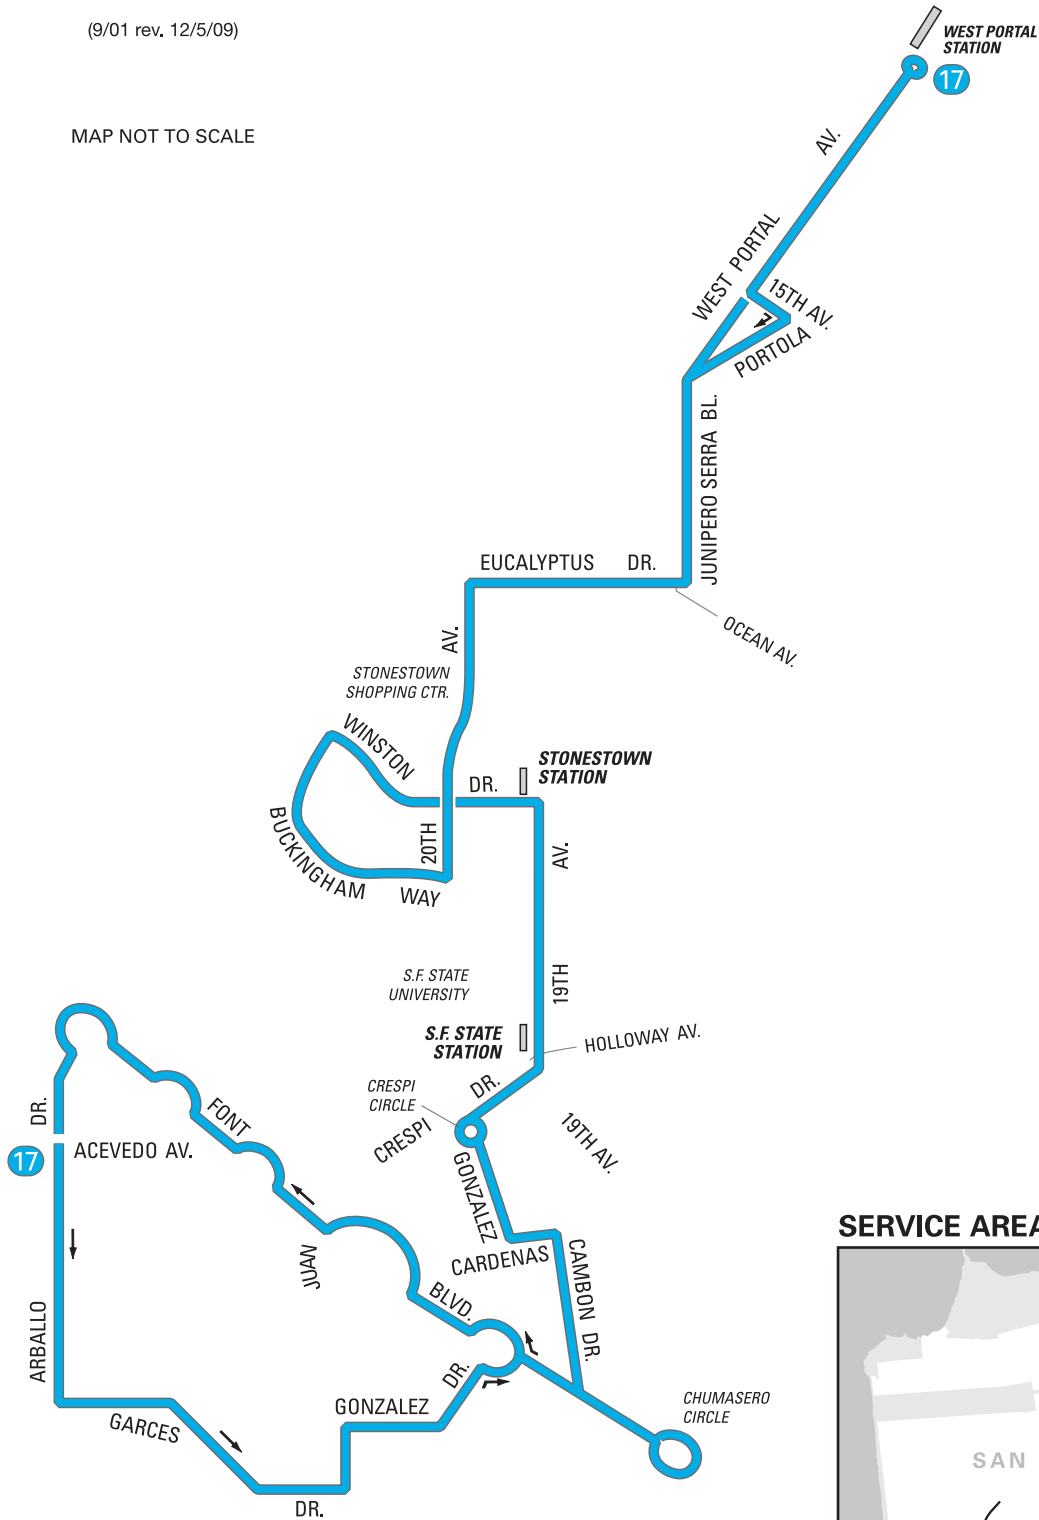

# SAN FRANCISCO MUNICIPAL RAILWAY

## 17 PARK MERCED

(9/01 rev. 12/5/09)

MAP NOT TO SCALE

### SERVICE AREA