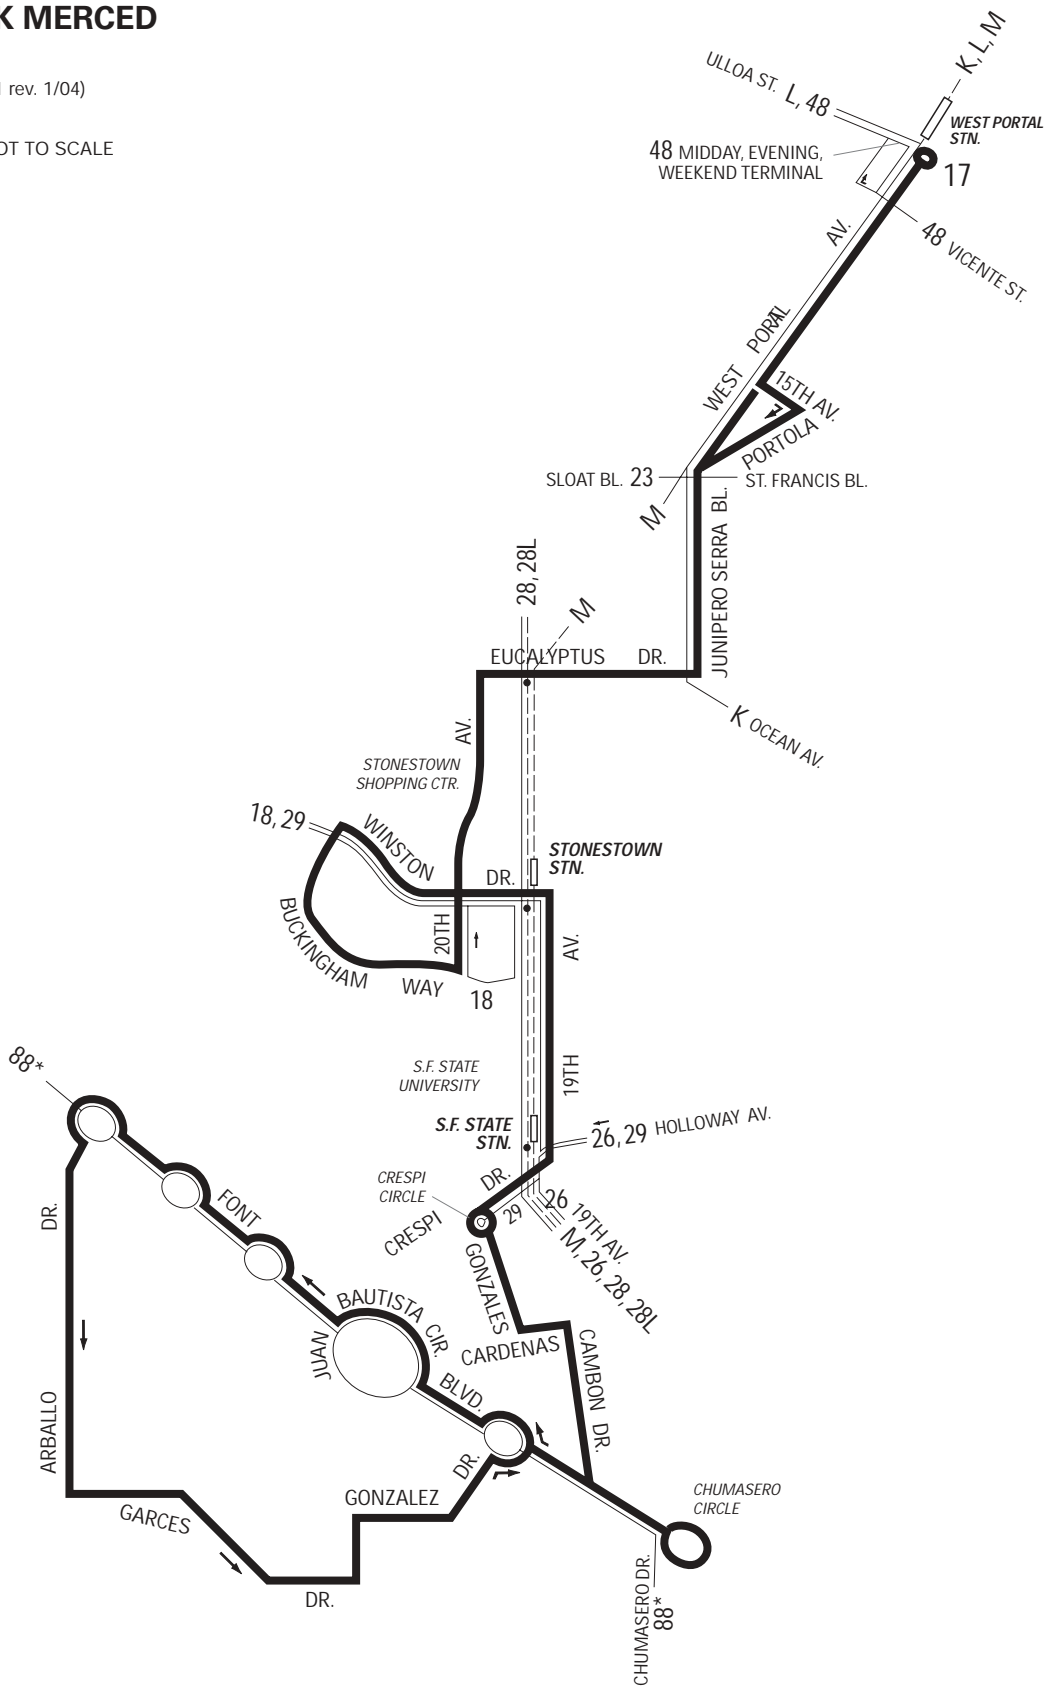

LINE

17 PARK MERCED

(9/01 rev. 1/04)

MAP NOT TO SCALE

* WEEKDAY PEAK HOURS ONLY