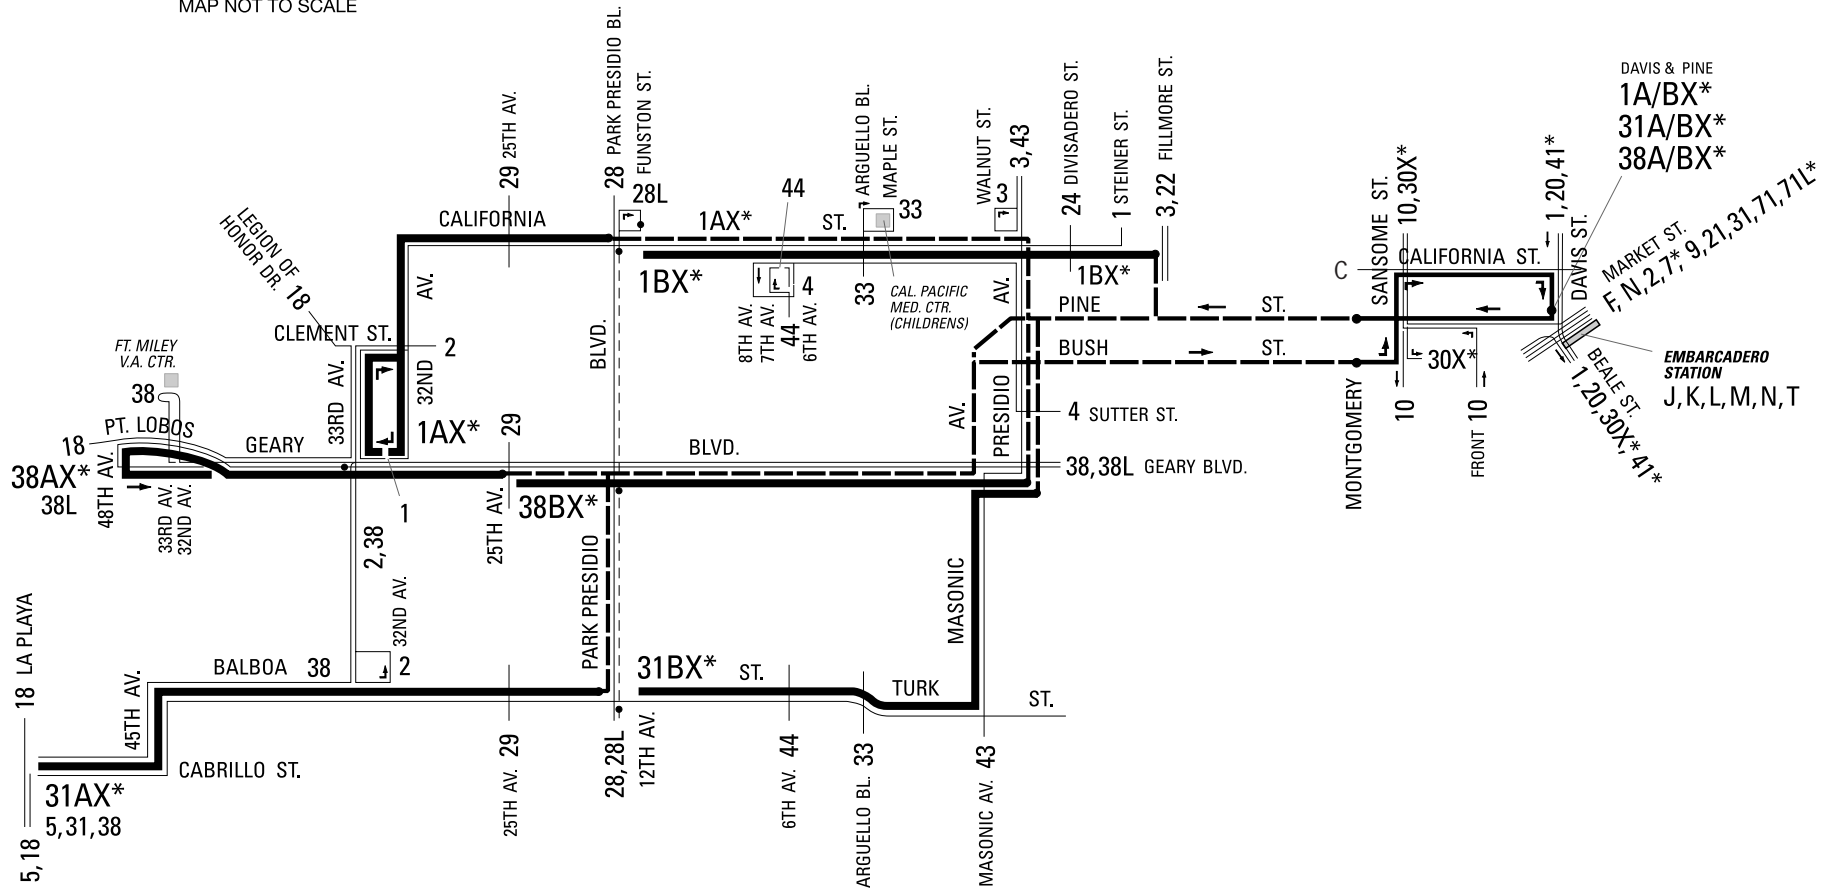

LINES

1AX/BX CALIFORNIA 'A/B' EXPRESS
31AX/BX BALBOA 'A/B' EXPRESS
38AX/BX GEARY 'A/B' EXPRESS

(rev. 7/1/07)

MAP NOT TO SCALE

* WEEKDAY PEAK HOURS ONLY