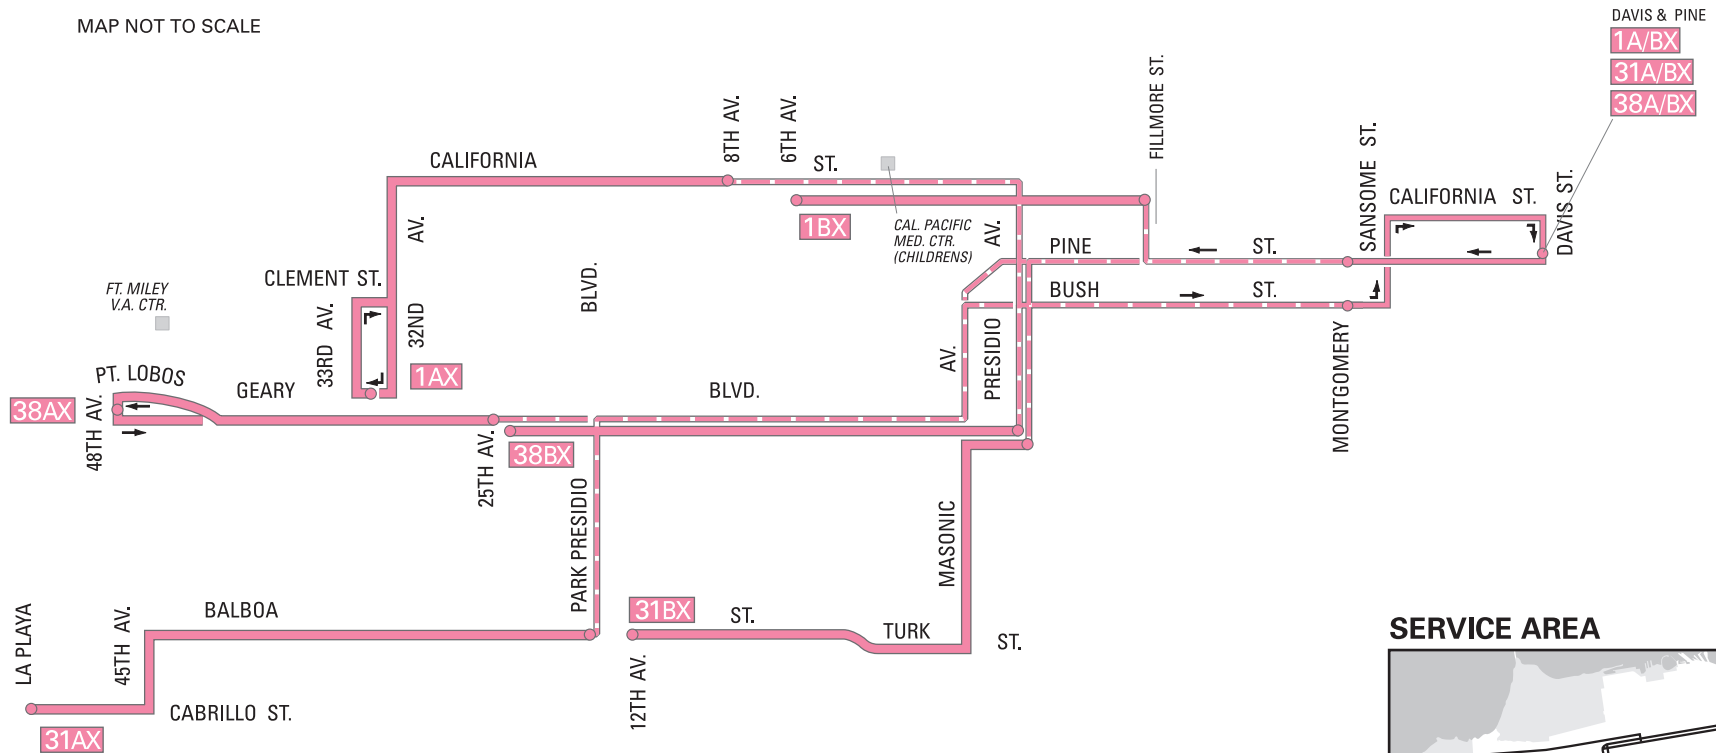

# SAN FRANCISCO MUNICIPAL RAILWAY

## 1AX/BX CALIFORNIA 'A/B' EXPRESS 31AX/BX BALBOA 'A/B' EXPRESS 38AX/BX GEARY 'A/B' EXPRESS

(effective 12/5/09)

MAP NOT TO SCALE

### SERVICE AREA