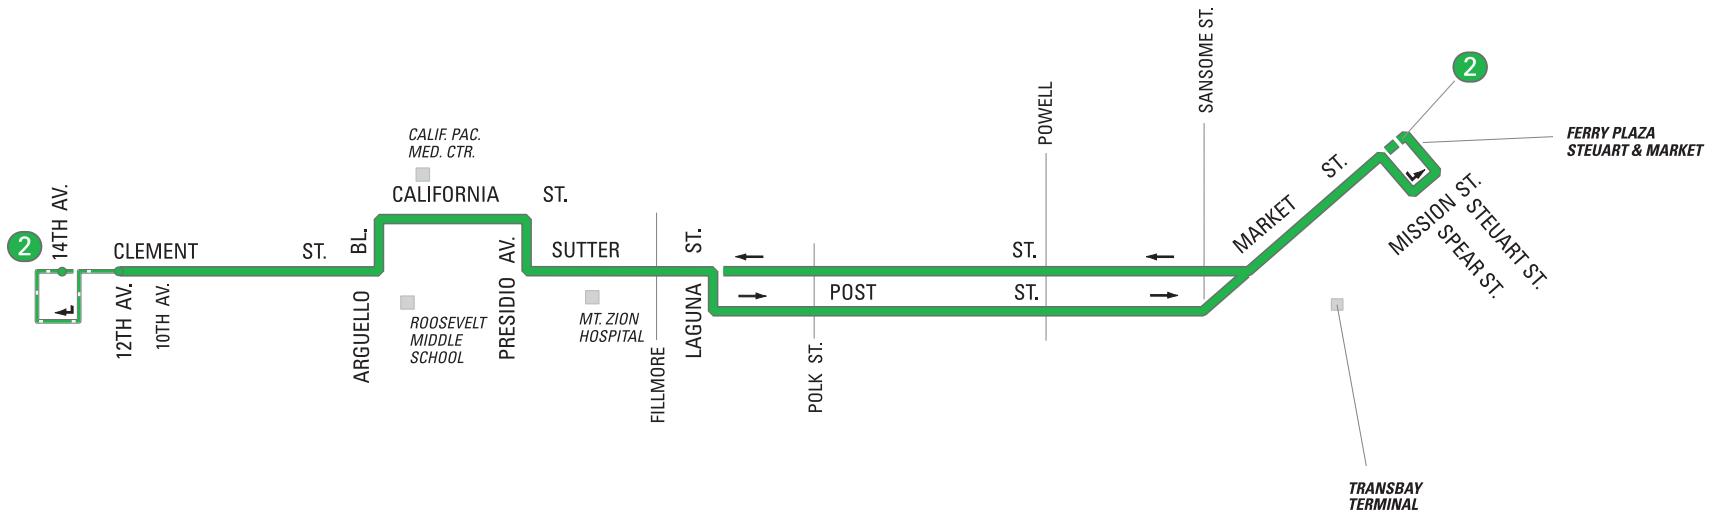

SAN FRANCISCO MUNICIPAL RAILWAY

2 CLEMENT

(effective 12/5/09)

MAP NOT TO SCALE

SERVICE AREA