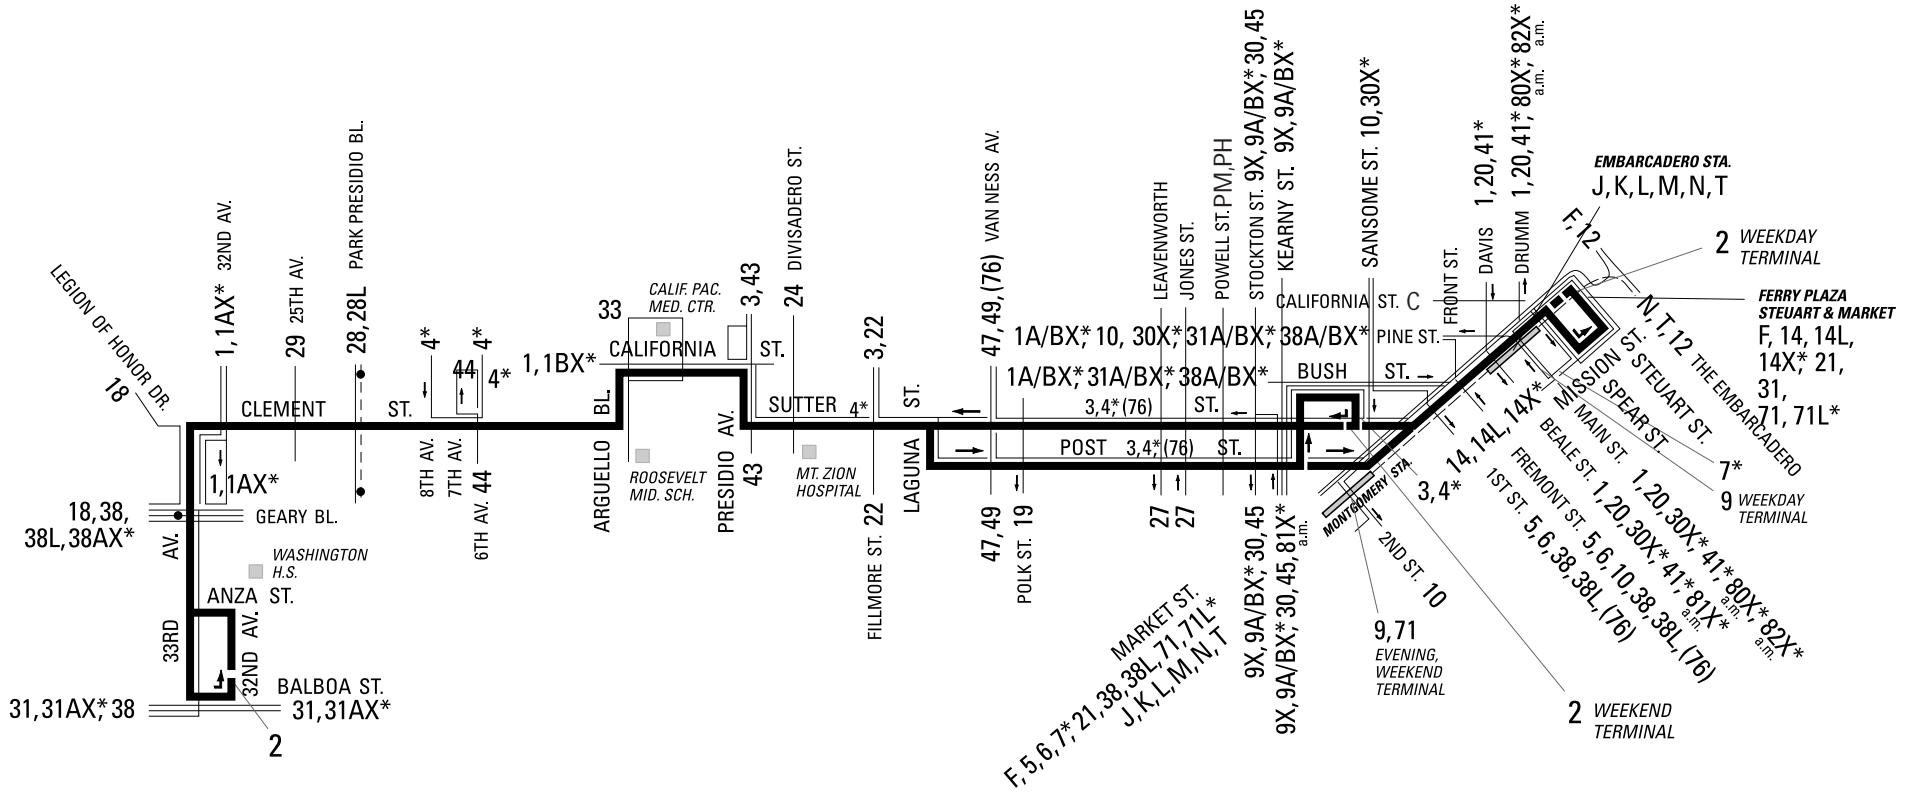

LINE 2 CLEMENT

4/07 (rev. 7/1/07)

MAP NOT TO SCALE

* WEEKDAY PEAK HOURS ONLY
(76) – SUNDAYS, HOLIDAYS ONLY