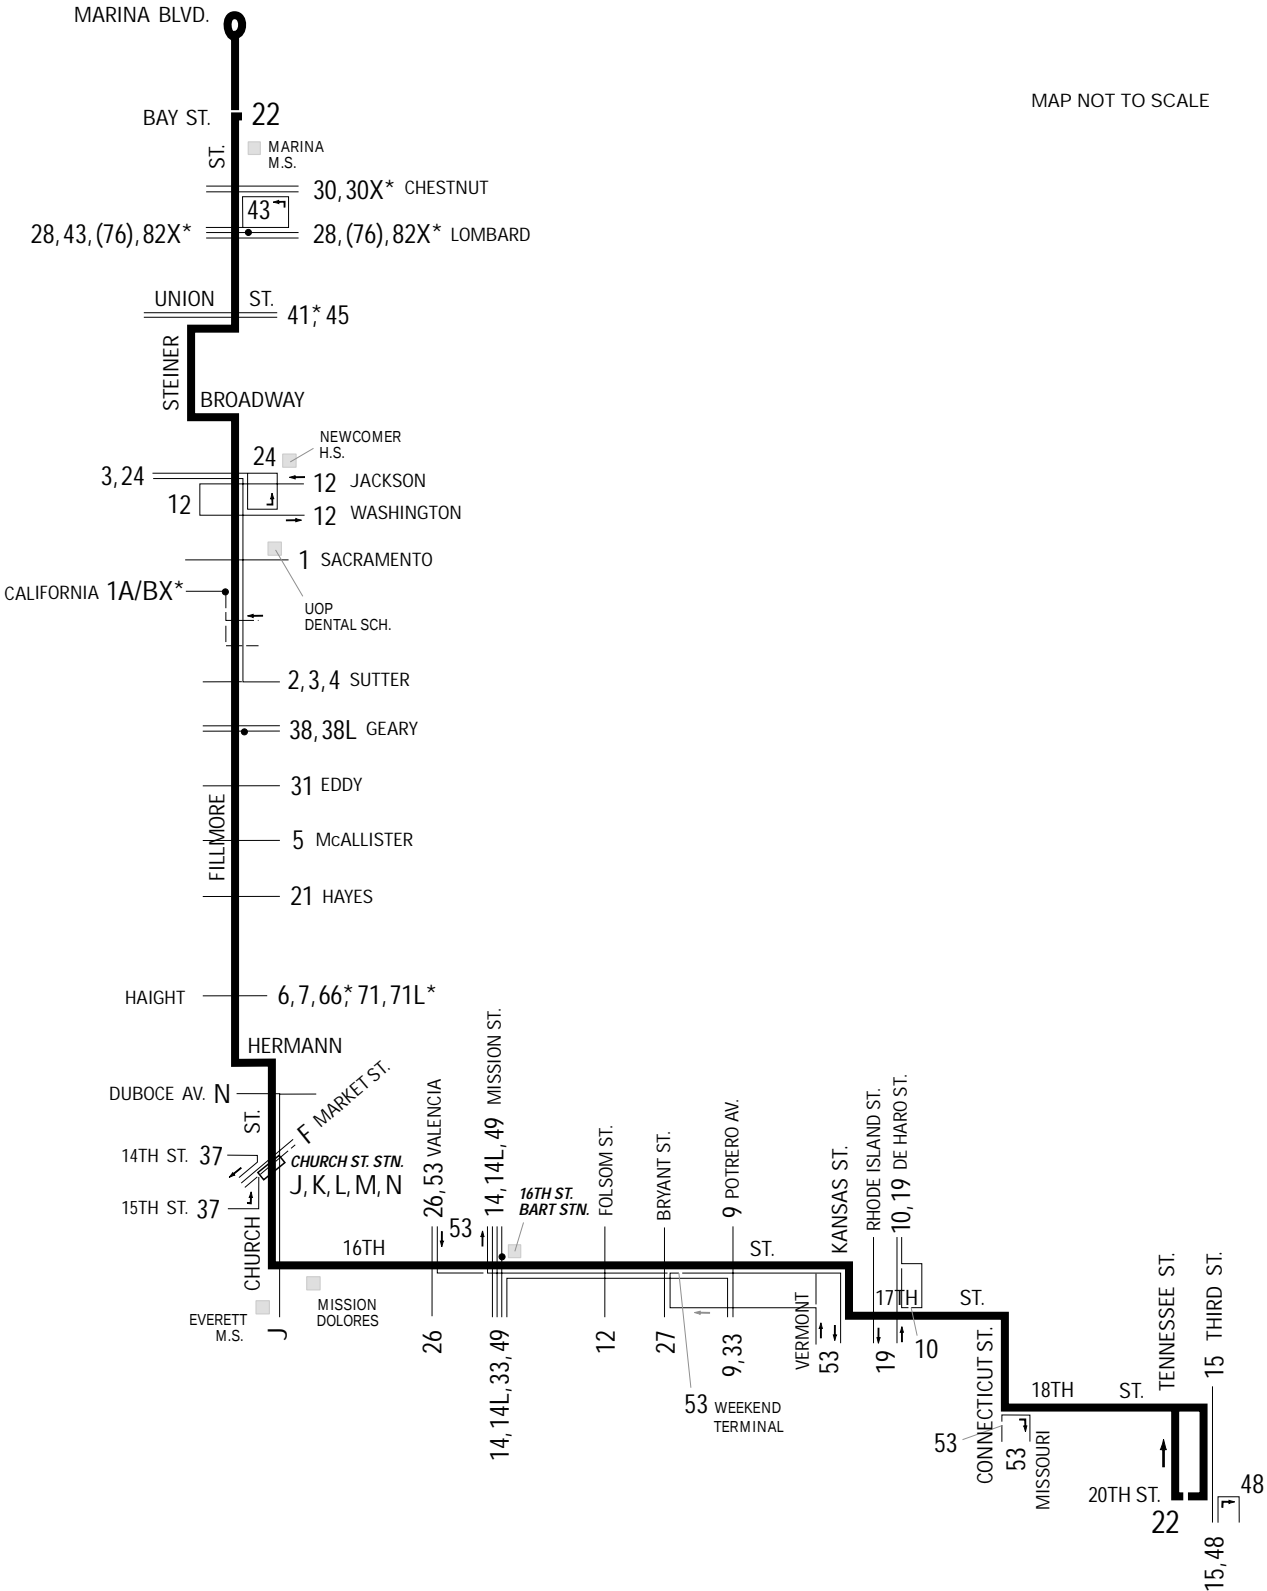

LINE 22 FILLMORE

(3/02)

MAP NOT TO SCALE

* WEEKDAY PEAK HOURS ONLY
(76) – SUNDAYS, HOLIDAYS ONLY