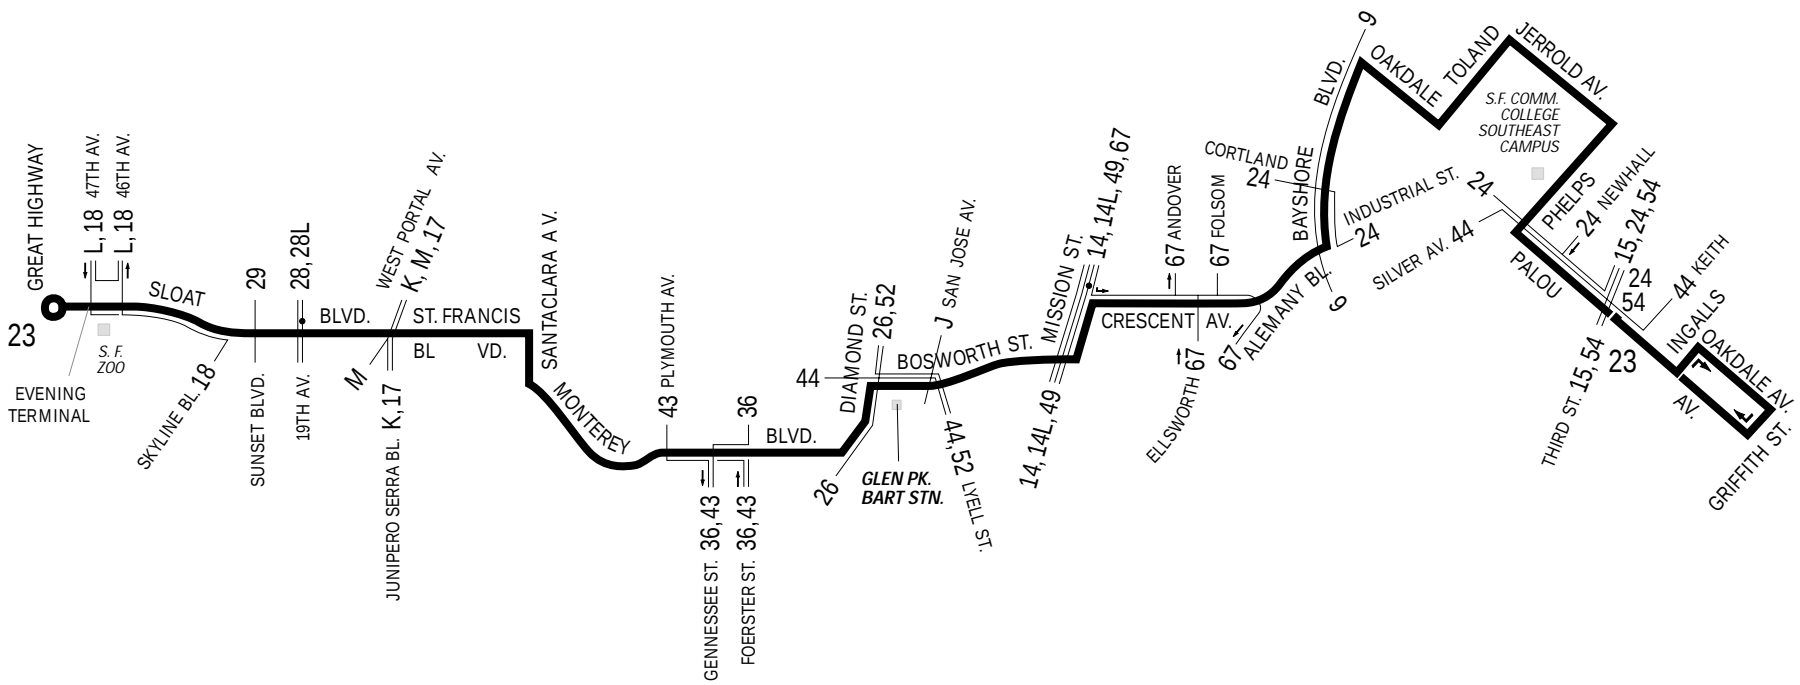

LINE 23 MONTEREY

(3/02)

MAP NOT TO SCALE

* WEEKDAY PEAK HOURS ONLY