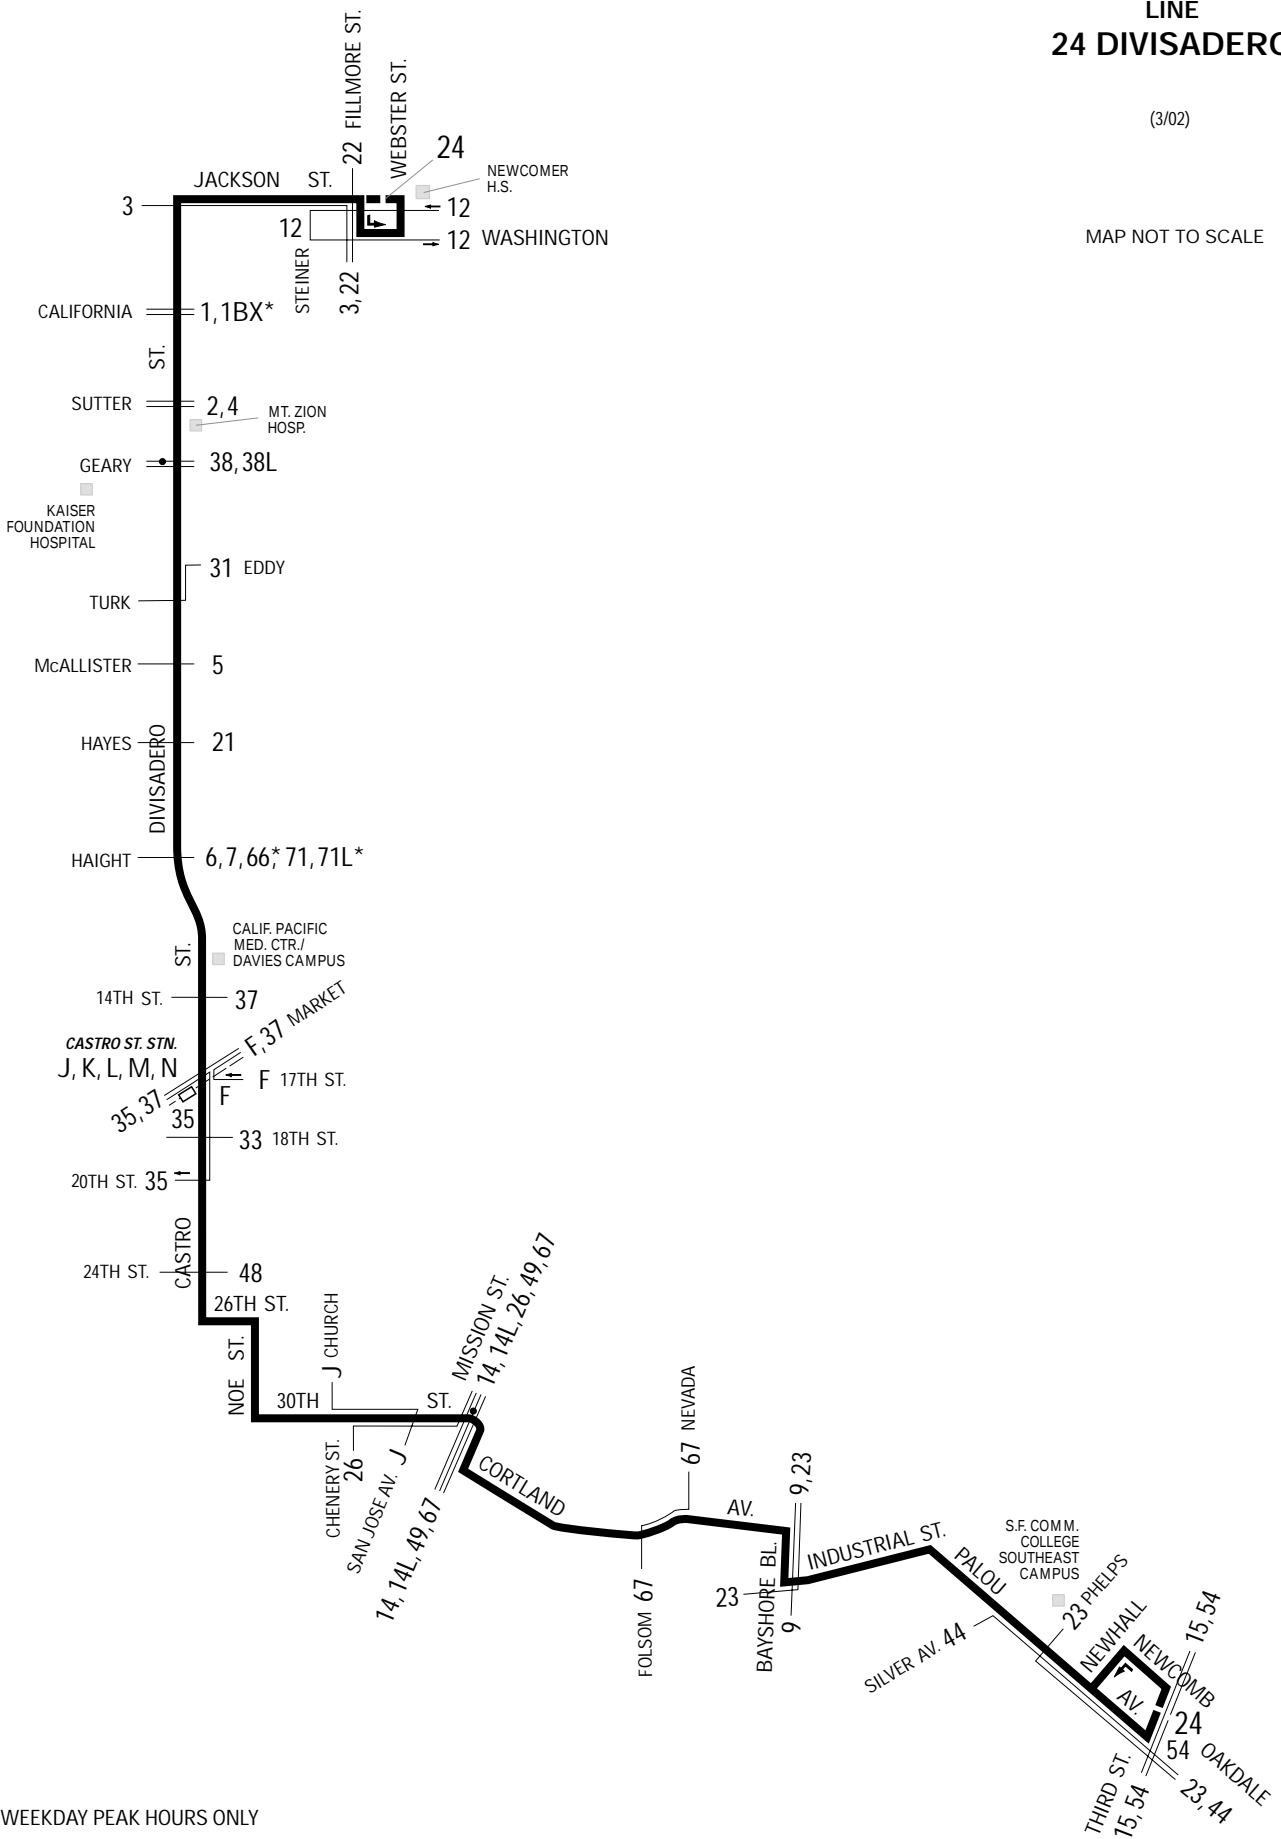

# LINE 24 DIVISADERO

(3/02)

MAP NOT TO SCALE

\* WEEKDAY PEAK HOURS ONLY  
(76) - SUNDAYS, HOLIDAYS ONLY