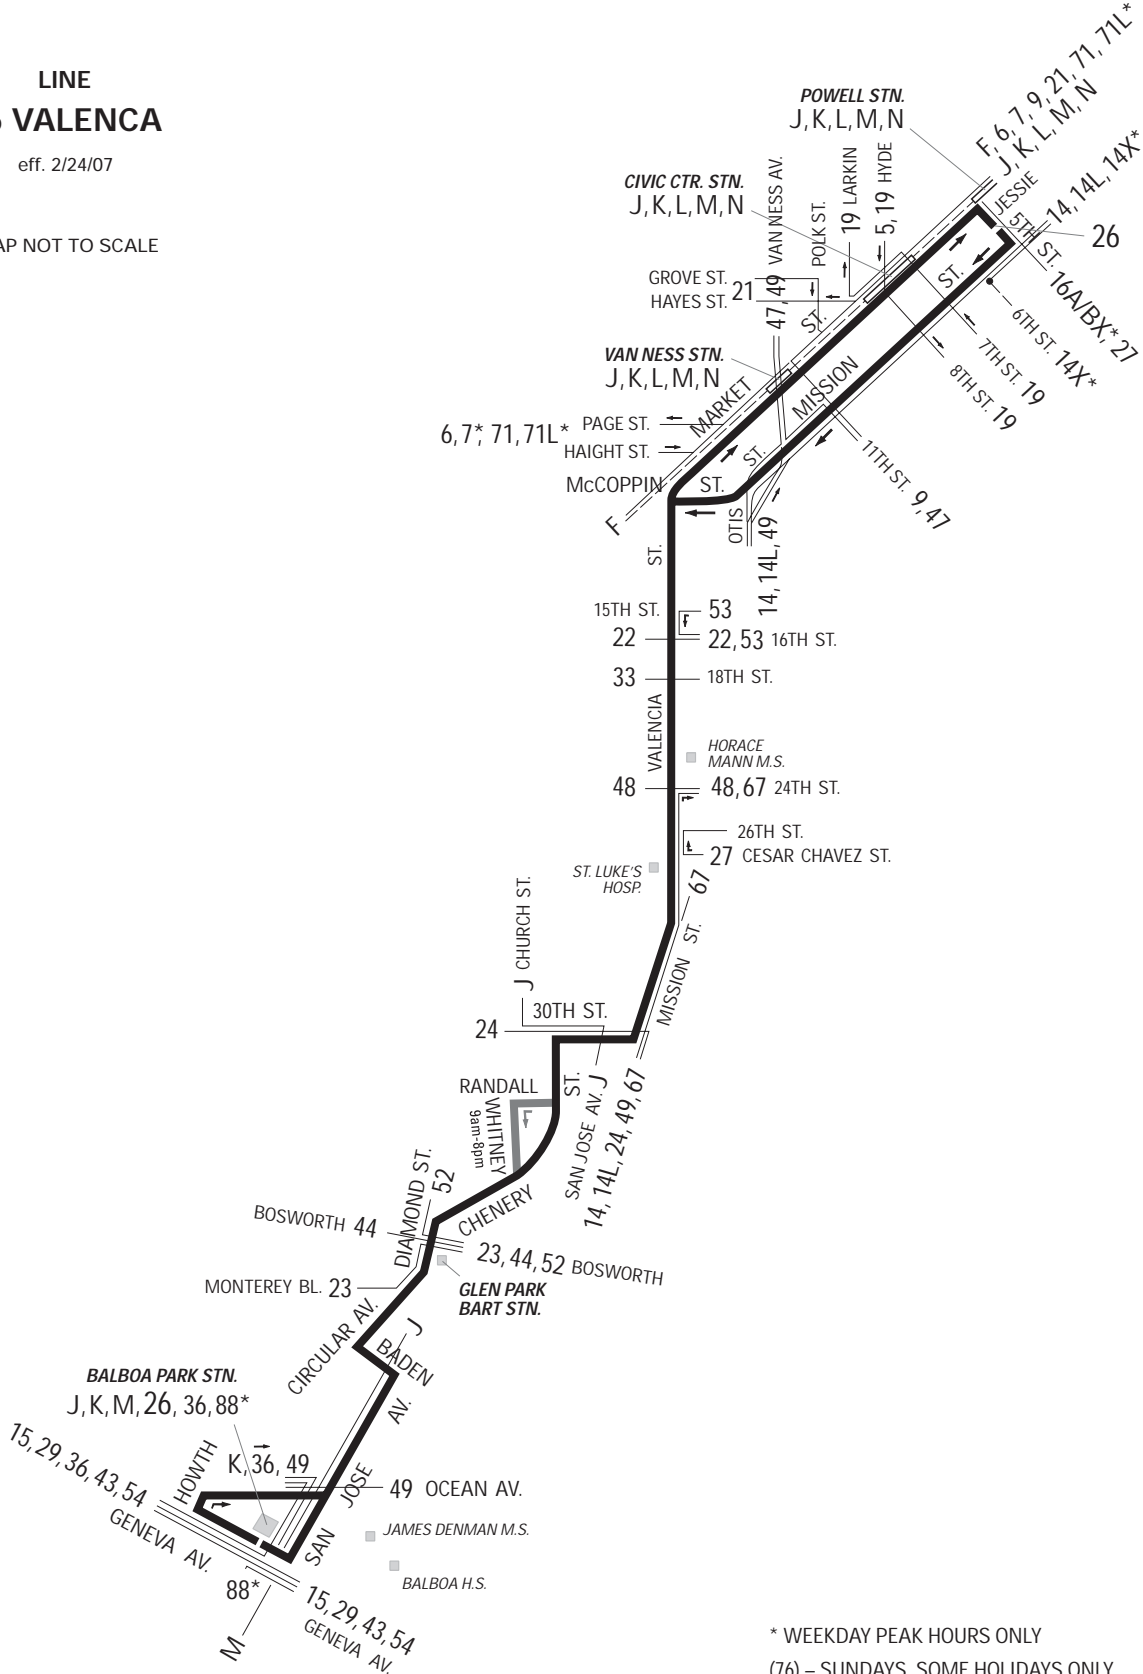

LINE 26 VALENCIA

eff. 2/24/07

MAP NOT TO SCALE

* WEEKDAY PEAK HOURS ONLY
(76) - SUNDAYS, SOME HOLIDAYS ONLY