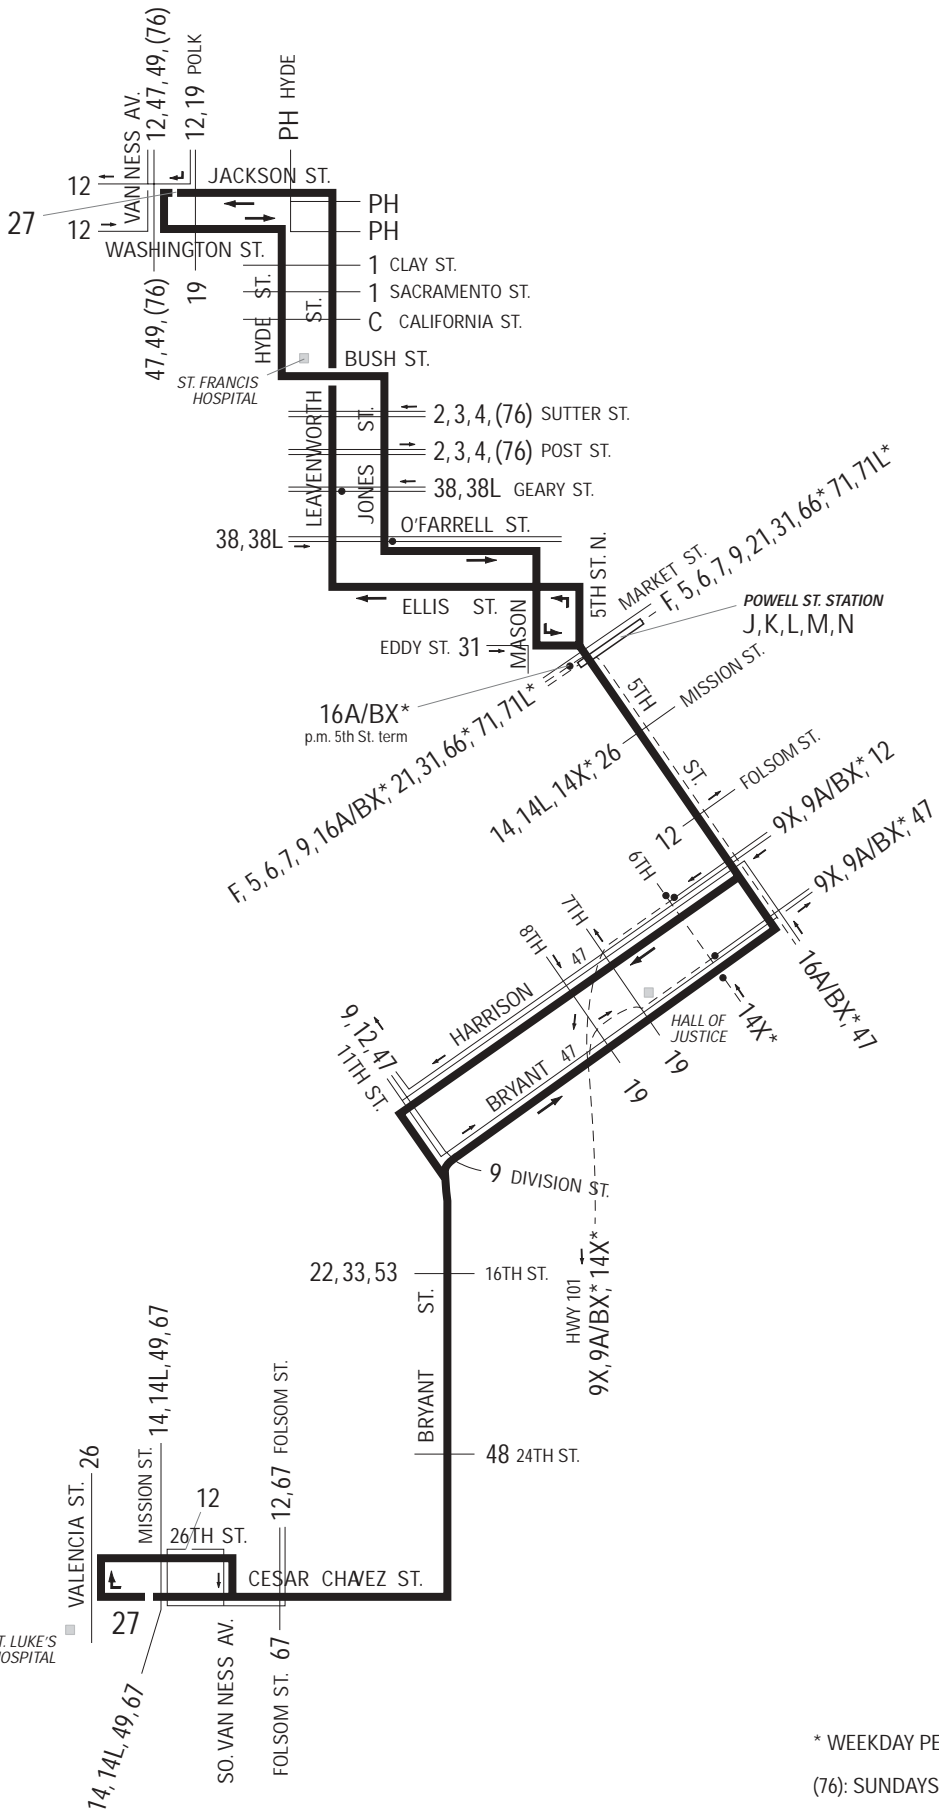

# LINE 27 BRYANT

(rev. 12/03)

MAP NOT TO SCALE

\* WEEKDAY PEAK HOURS ONLY

(76): SUNDAYS, HOLIDAYS ONLY