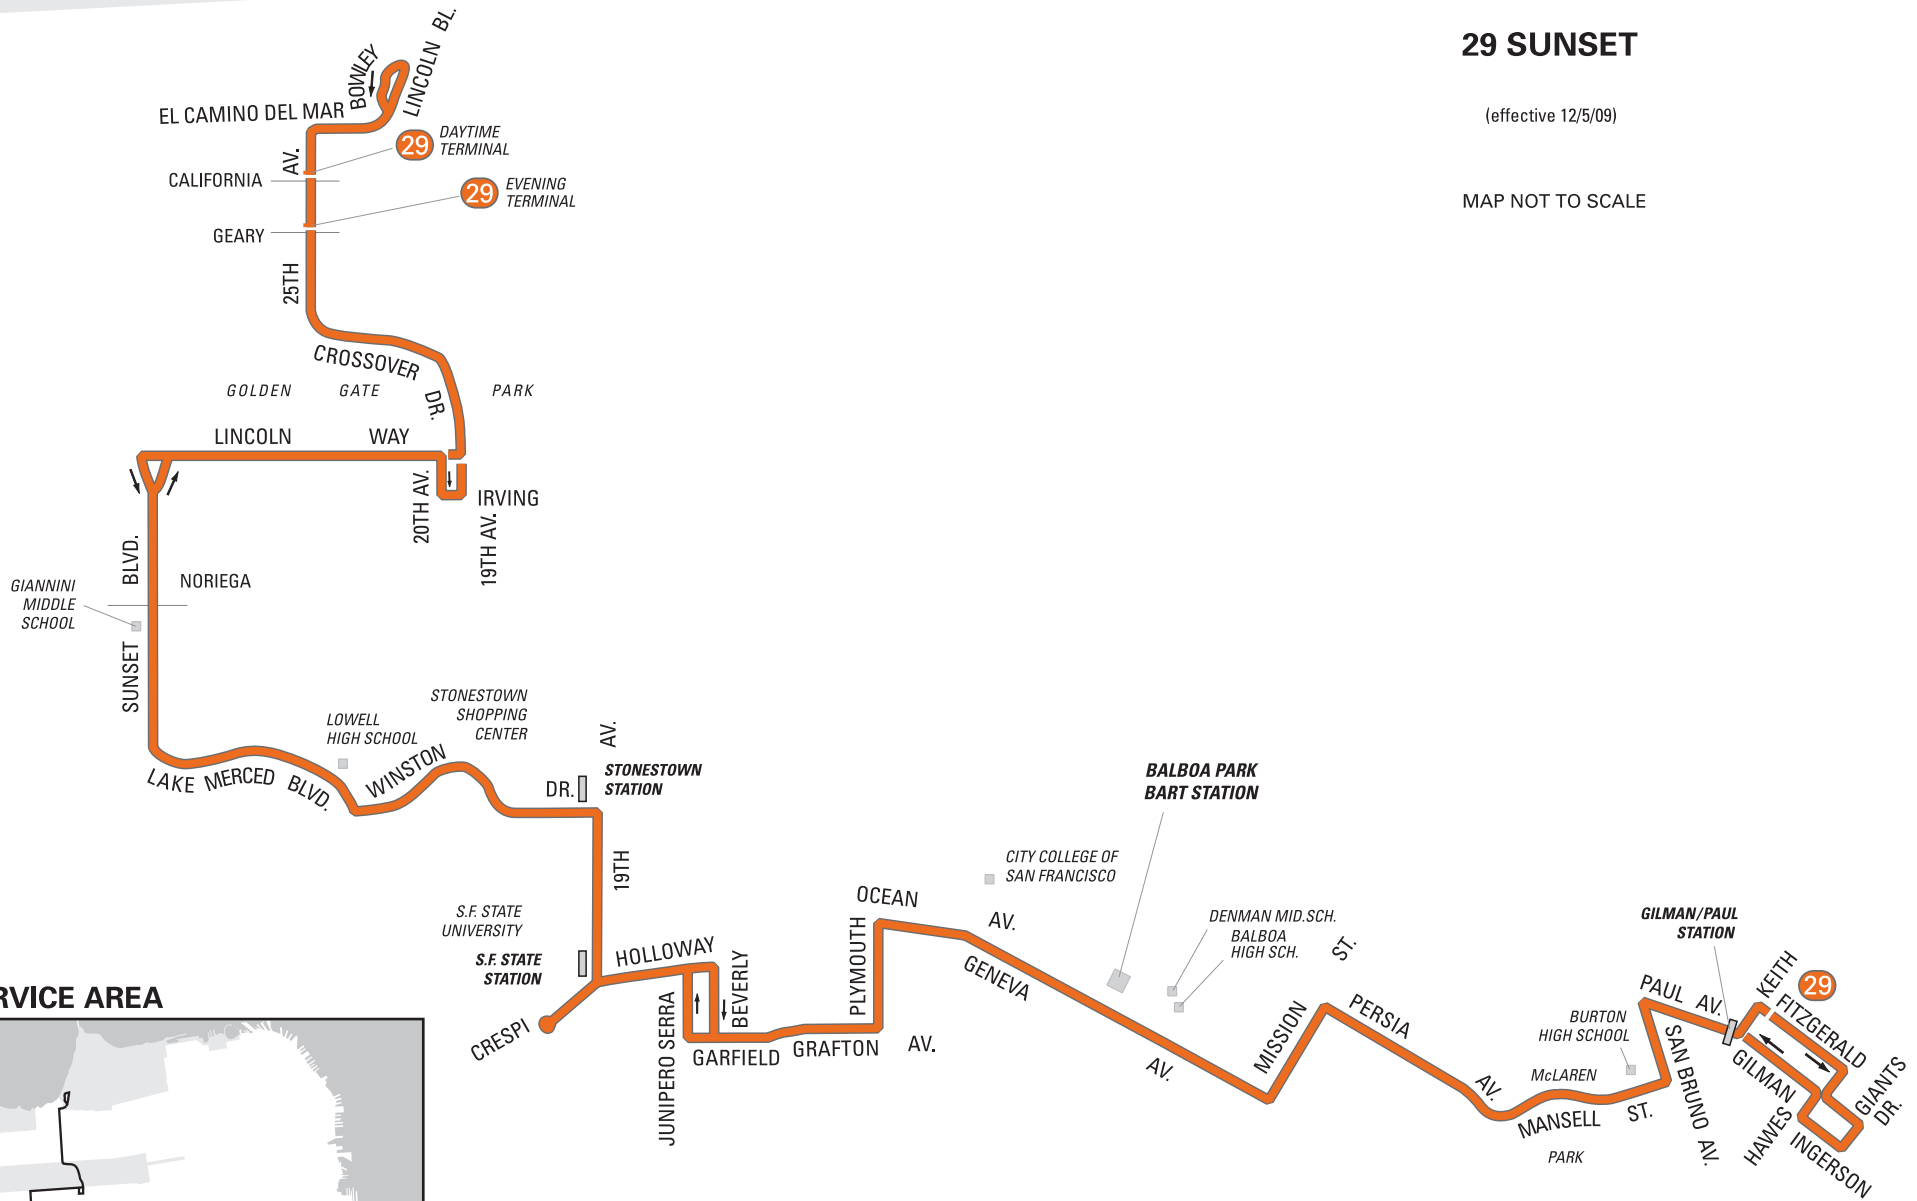

SAN FRANCISCO MUNICIPAL RAILWAY

29 SUNSET

(effective 12/5/09)

MAP NOT TO SCALE

SERVICE AREA