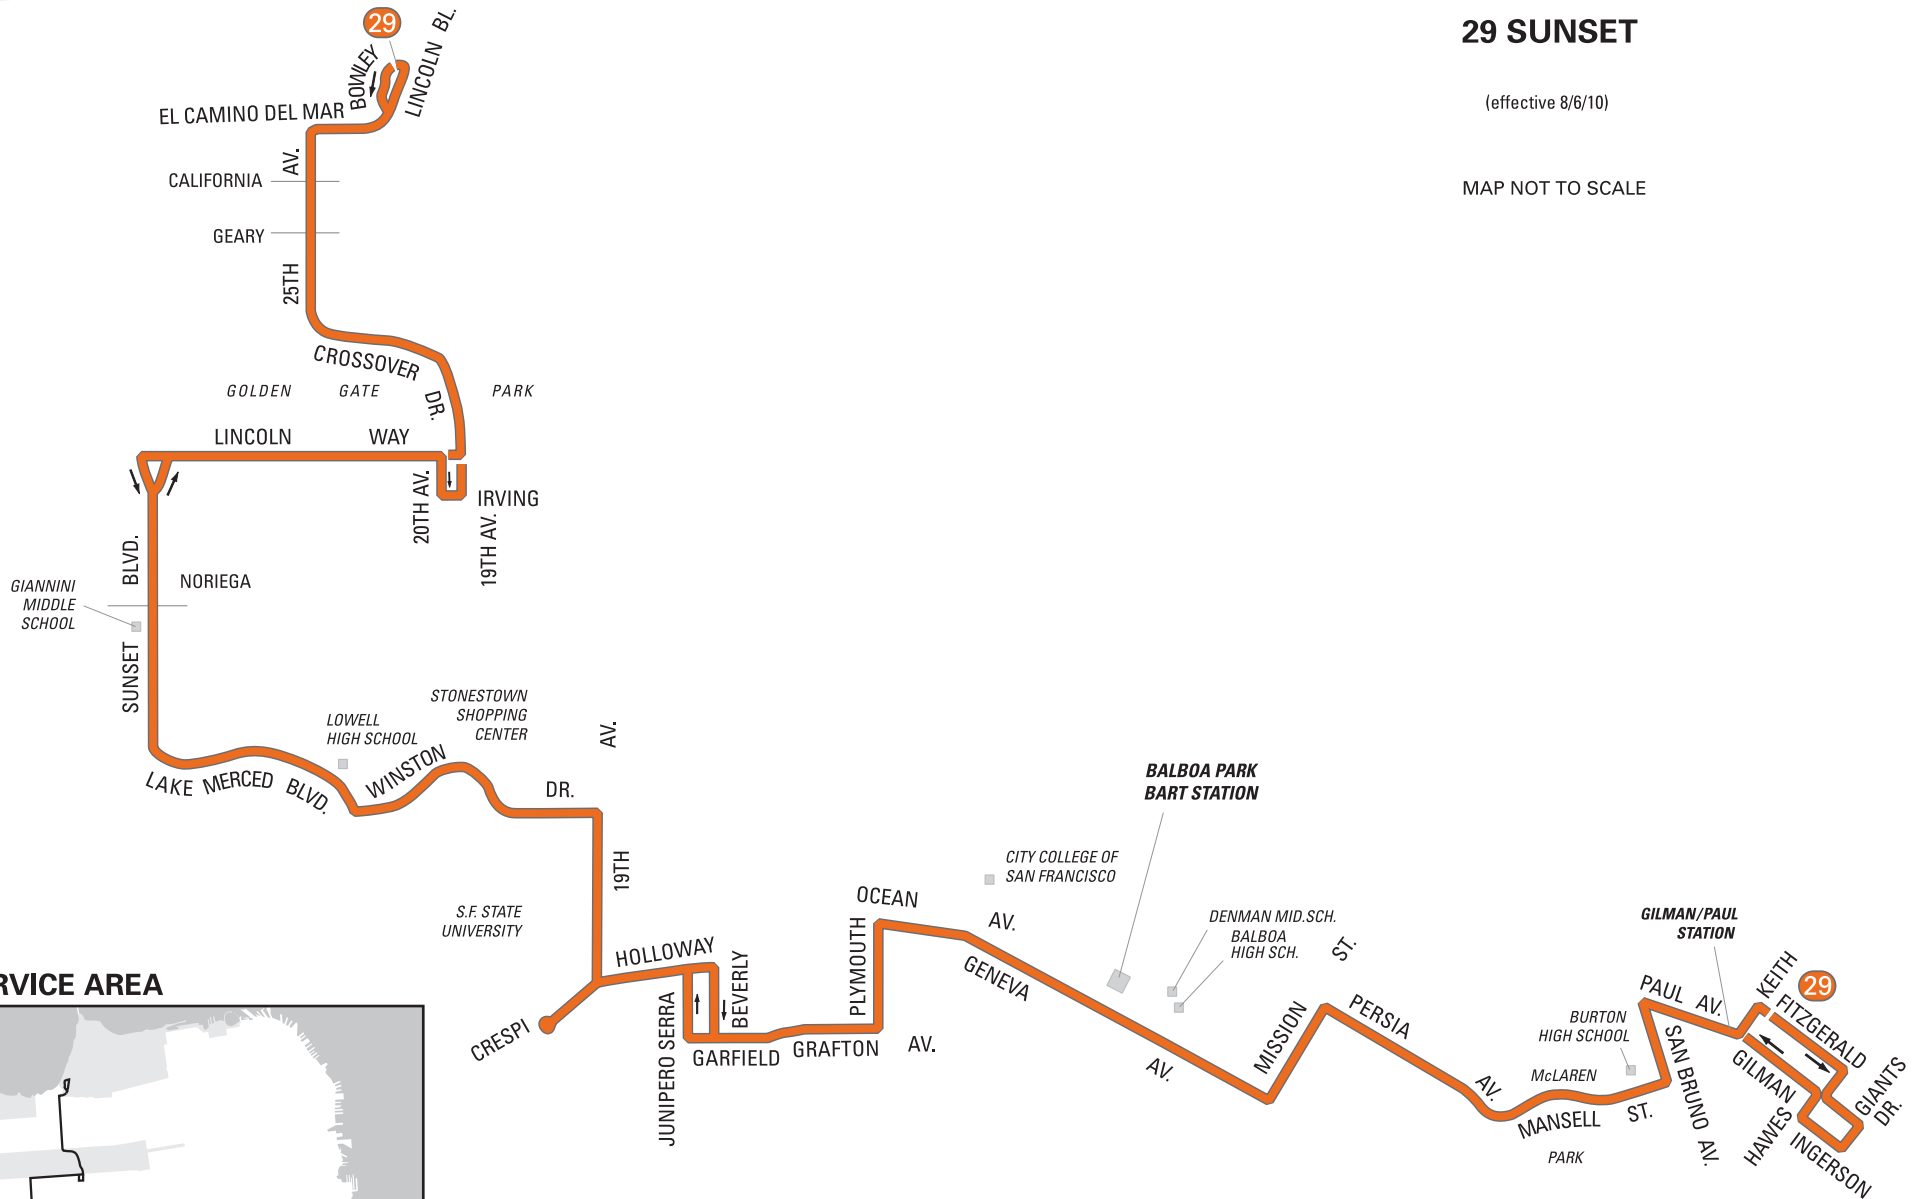

SAN FRANCISCO MUNICIPAL RAILWAY

29 SUNSET

(effective 8/6/10)

MAP NOT TO SCALE

SERVICE AREA