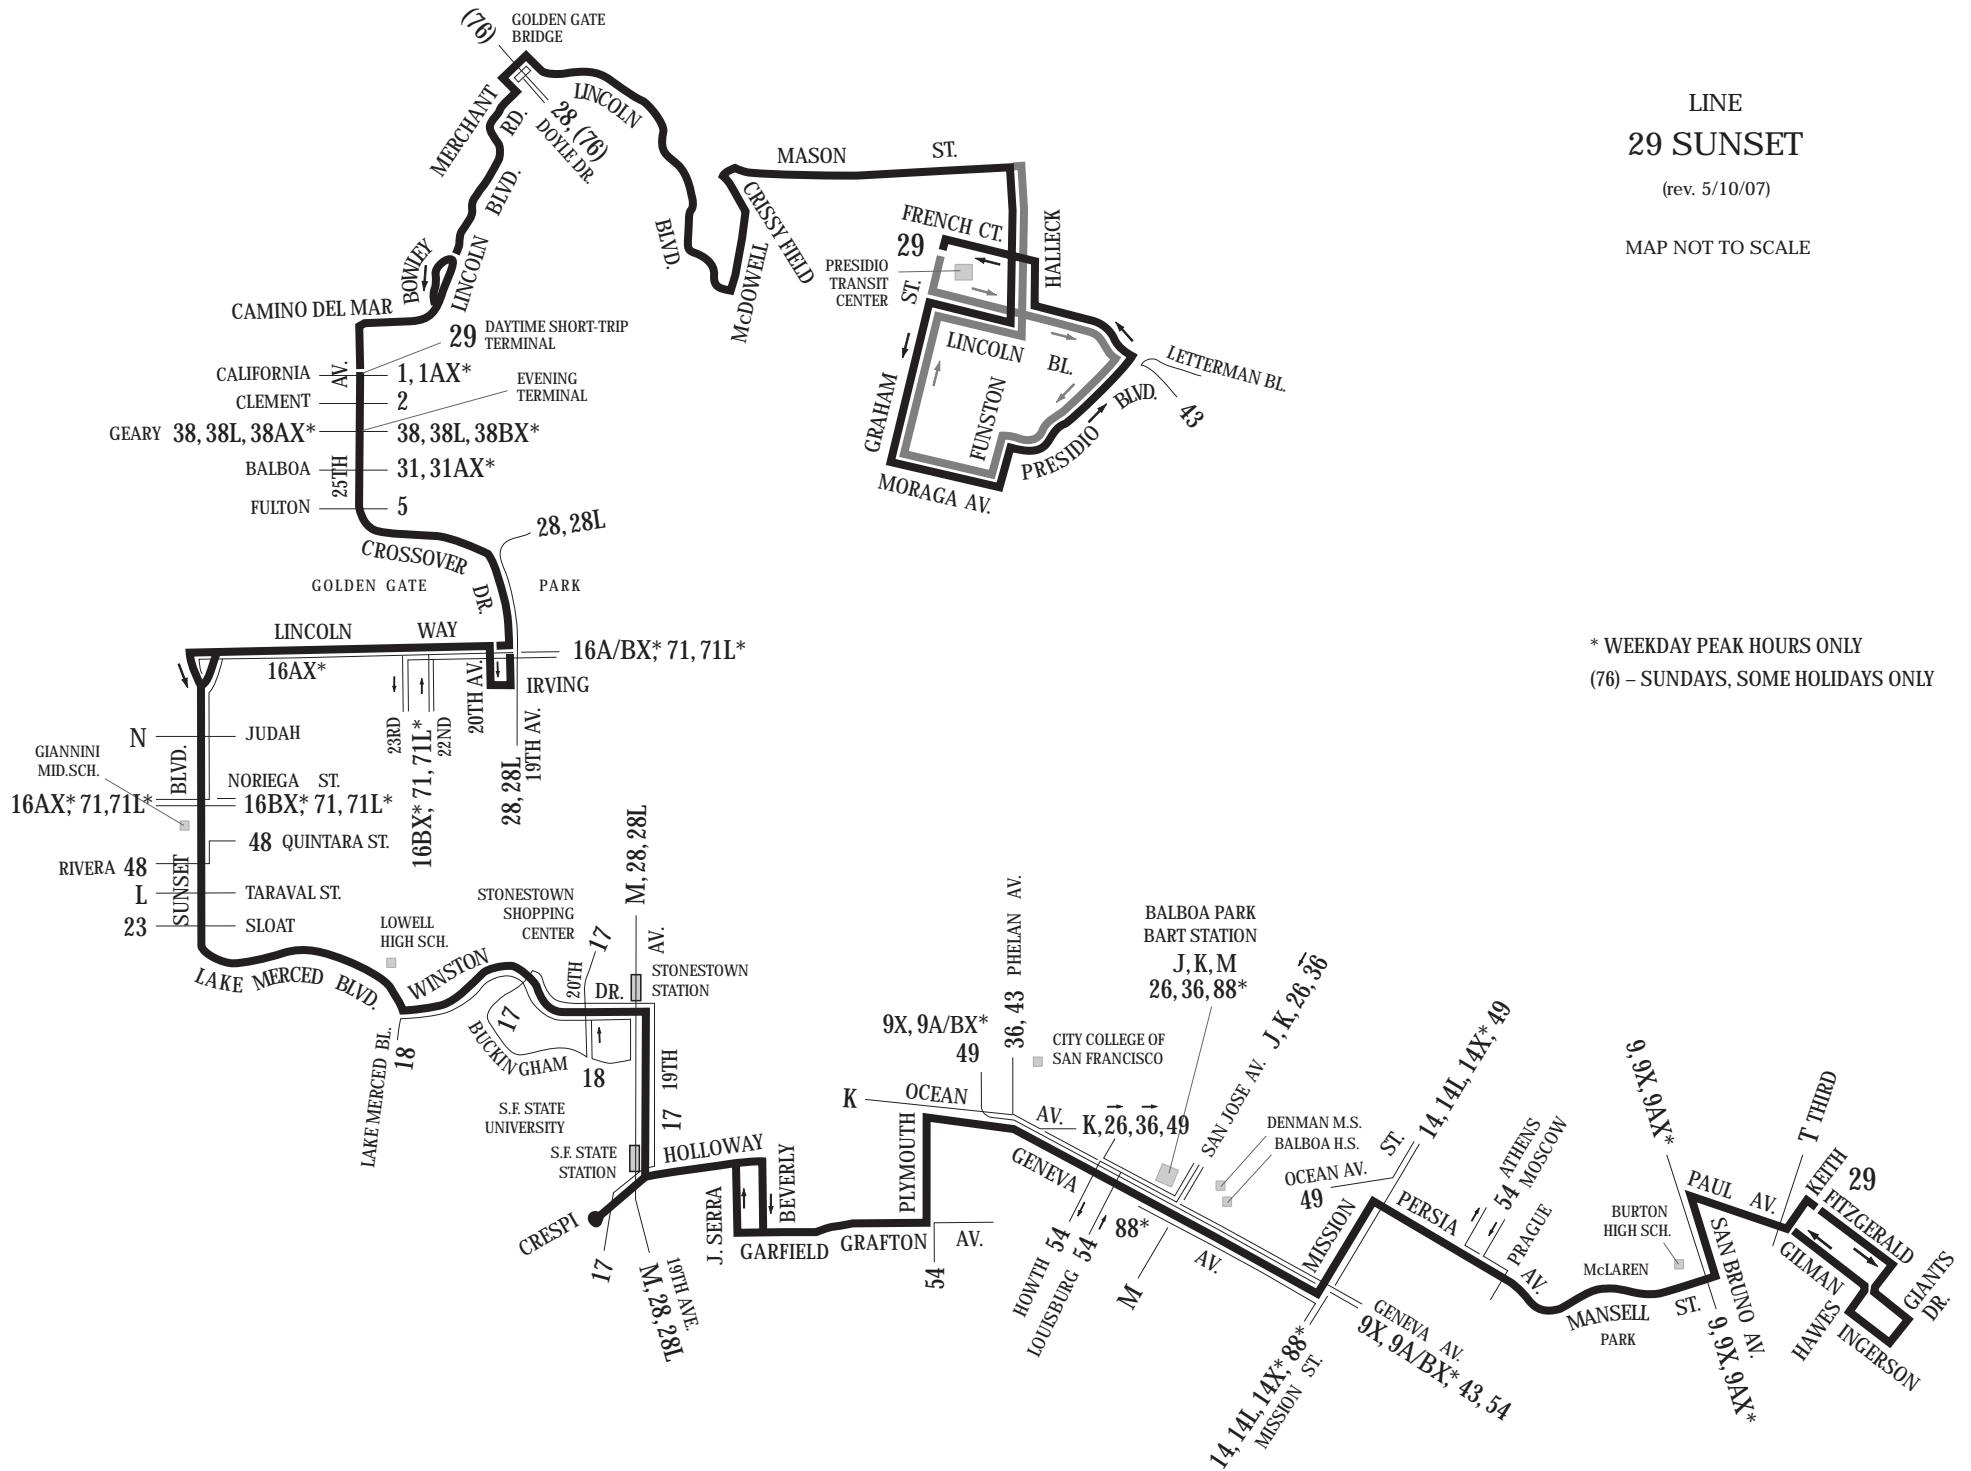

# LINE 29 SUNSET

(rev. 5/10/07)

MAP NOT TO SCALE

\* WEEKDAY PEAK HOURS ONLY  
(76) - SUNDAYS, SOME HOLIDAYS ONLY