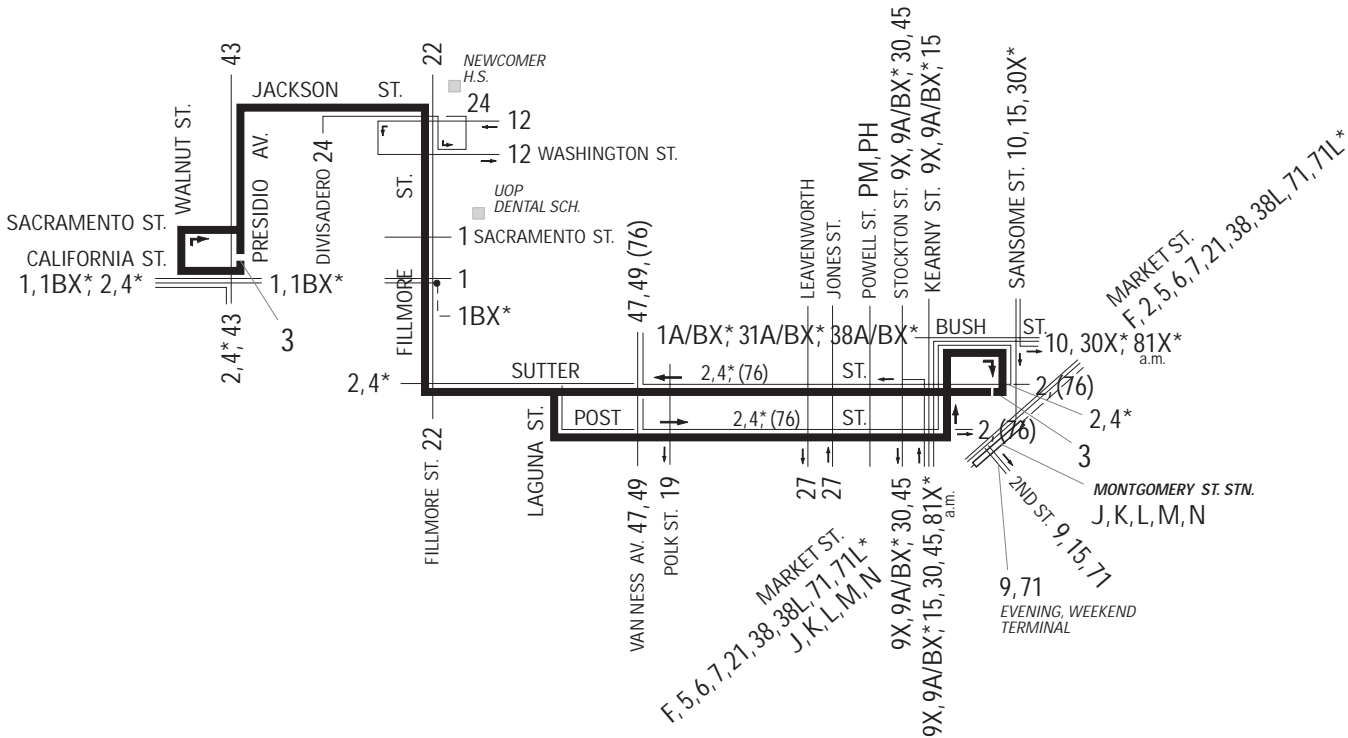

LINE

# 3 JACKSON

(9/02 rev. 8/05)

MAP NOT TO SCALE

\* WEEKDAY PEAK HOURS ONLY  
 (76) – SUNDAYS, HOLIDAYS ONLY