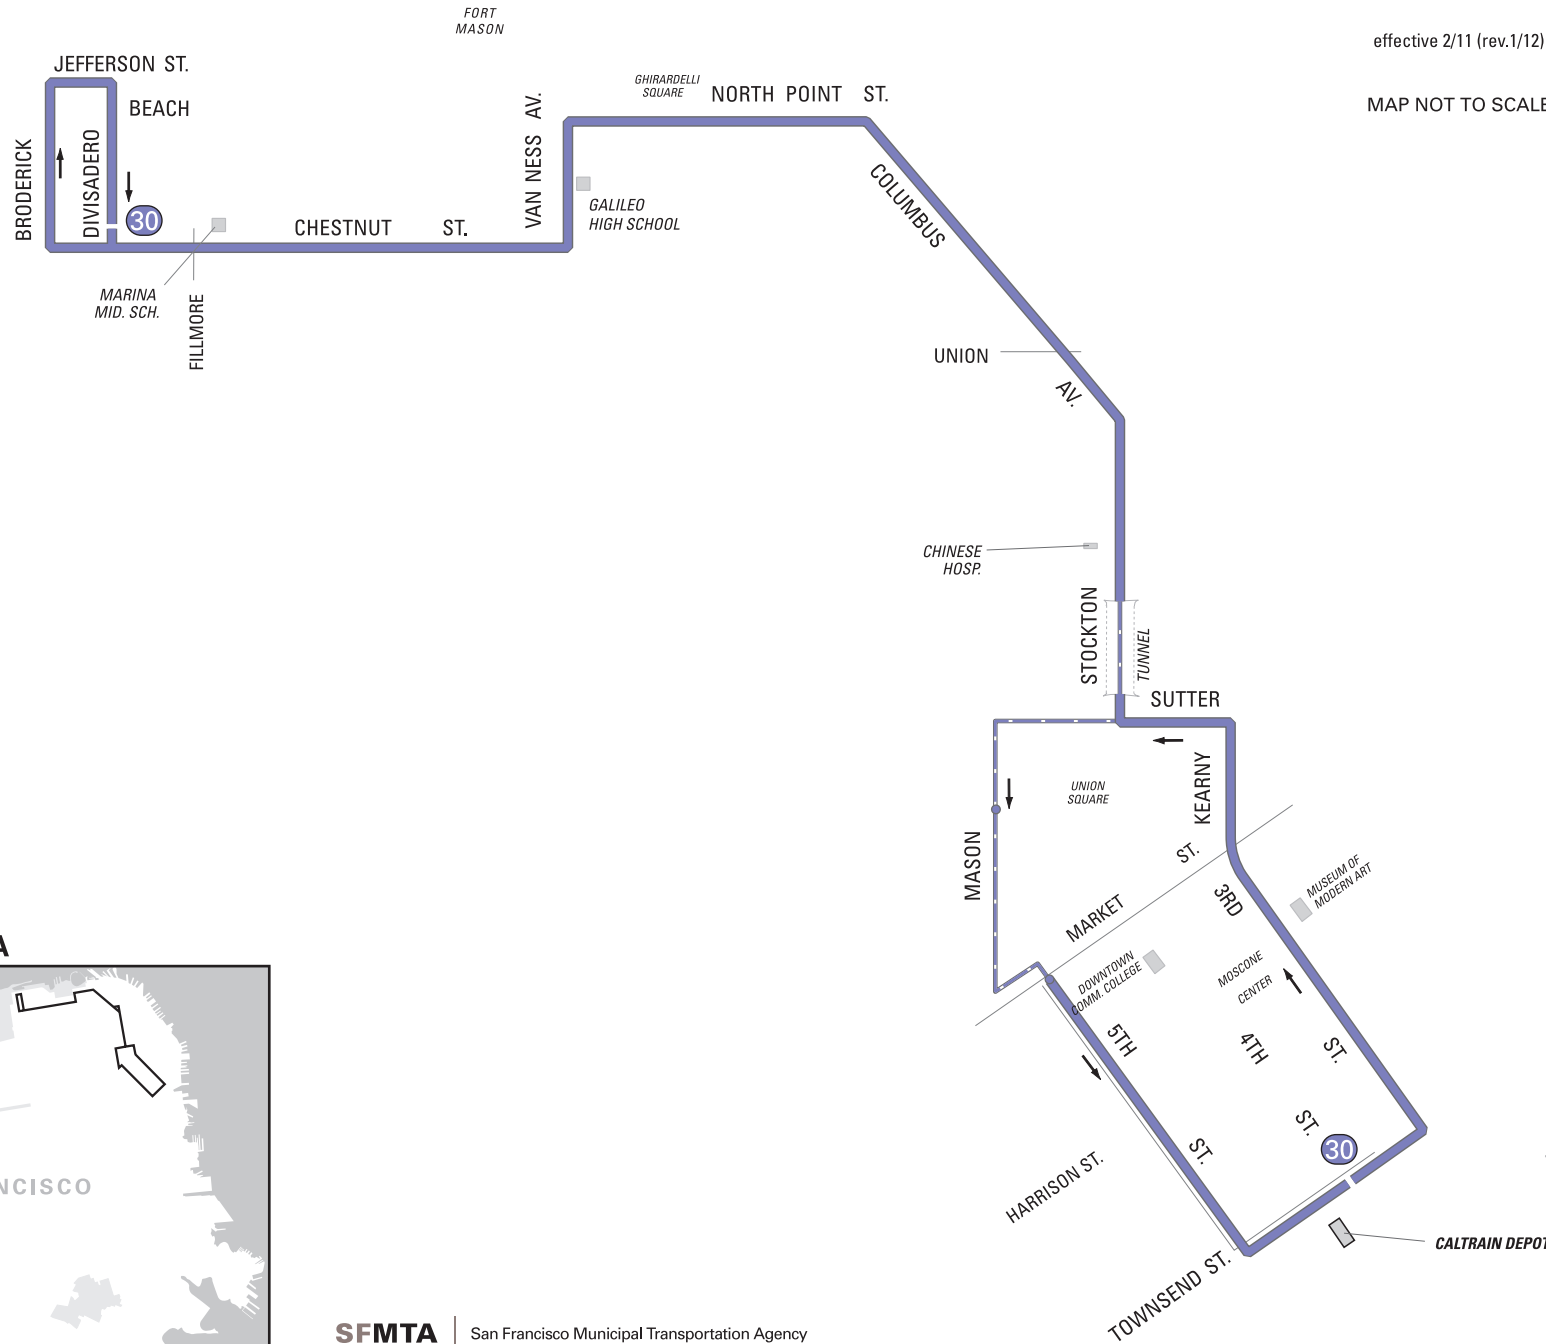

SAN FRANCISCO MUNICIPAL RAILWAY

30 STOCKTON

effective 2/11 (rev.1/12)

MAP NOT TO SCALE

SERVICE AREA