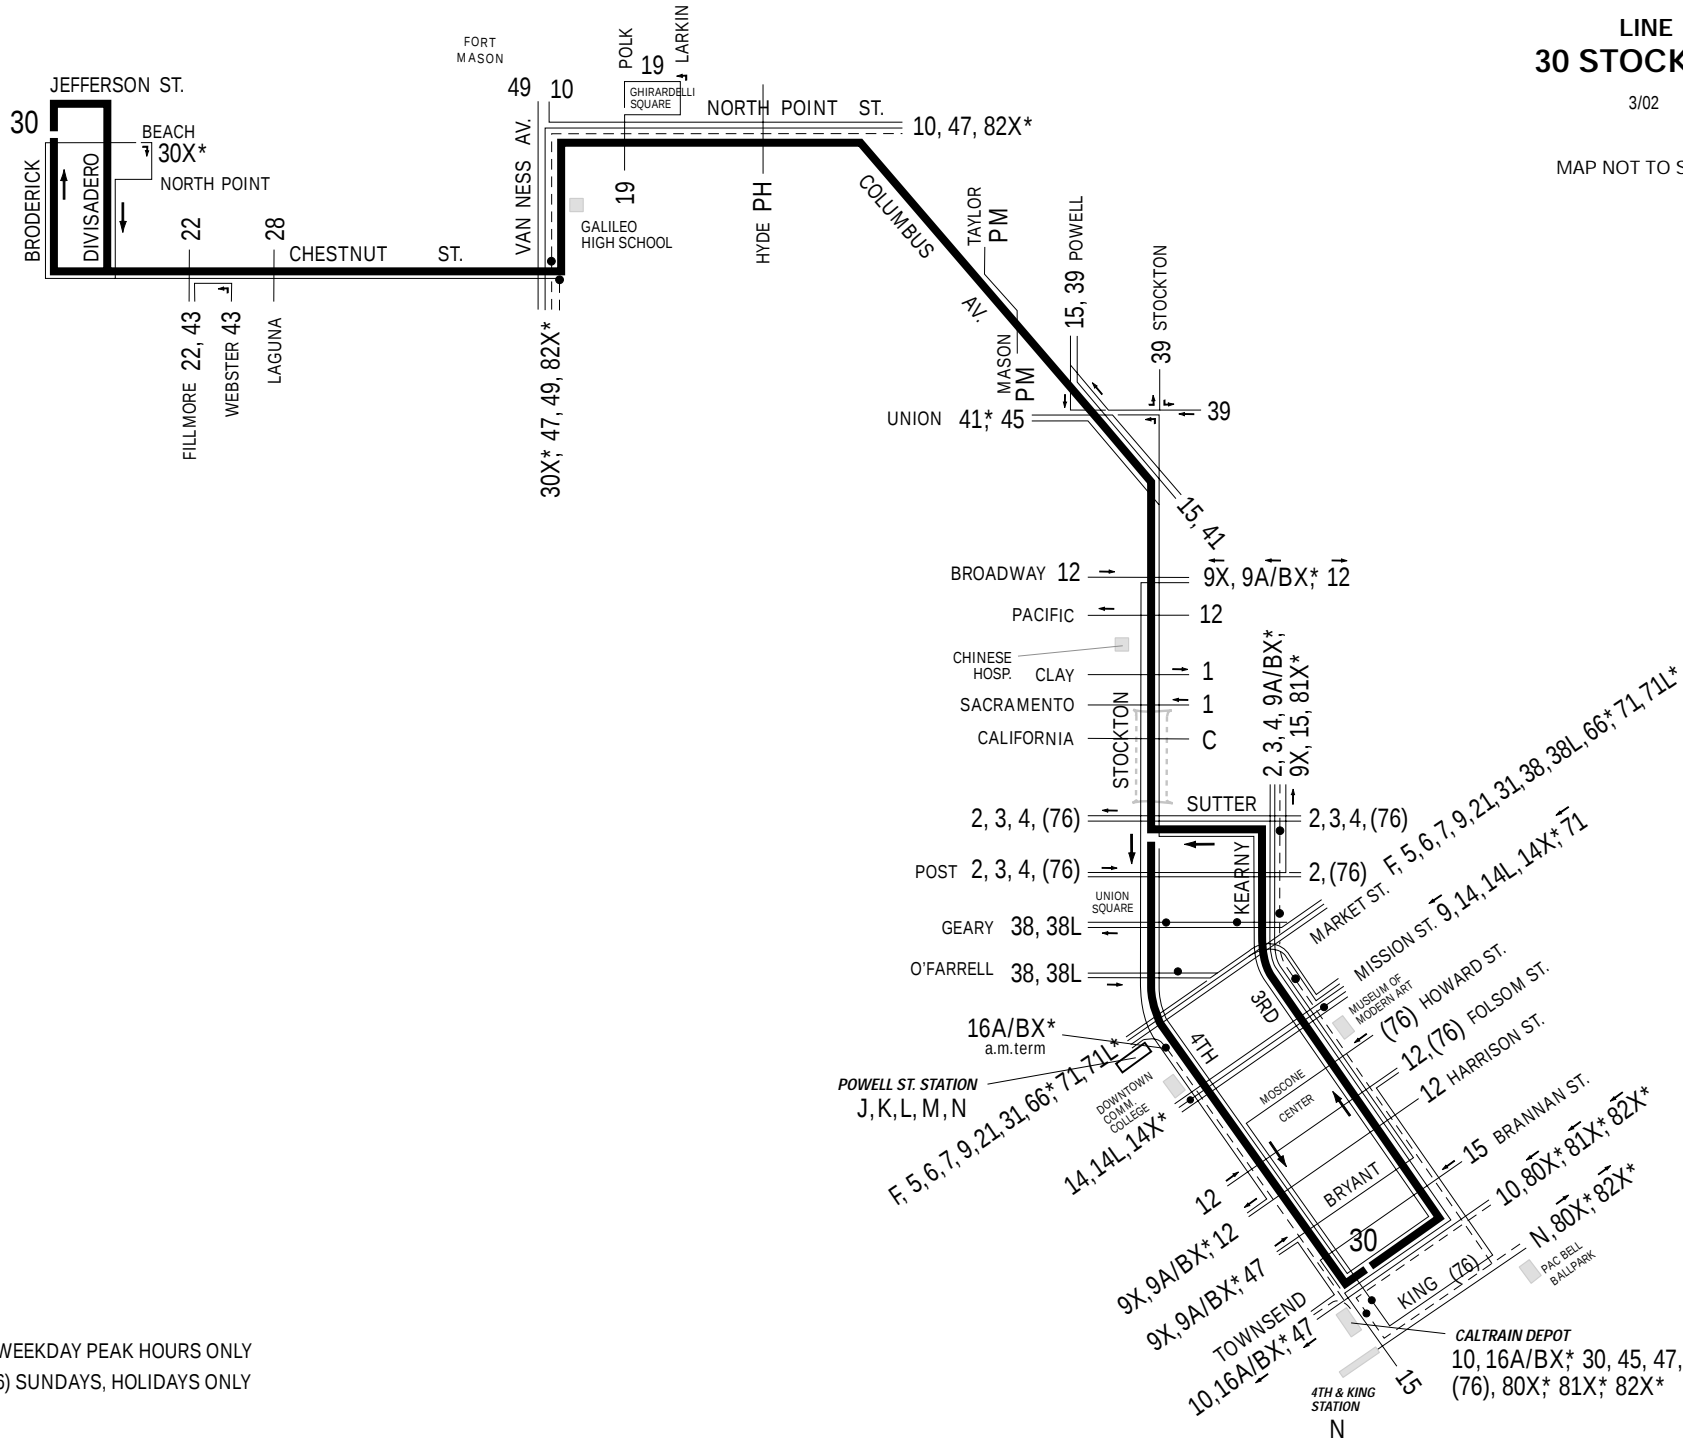

LINE 30 STOCKTON

3/02

MAP NOT TO SCALE

* WEEKDAY PEAK HOURS ONLY
(76) SUNDAYS, HOLIDAYS ONLY