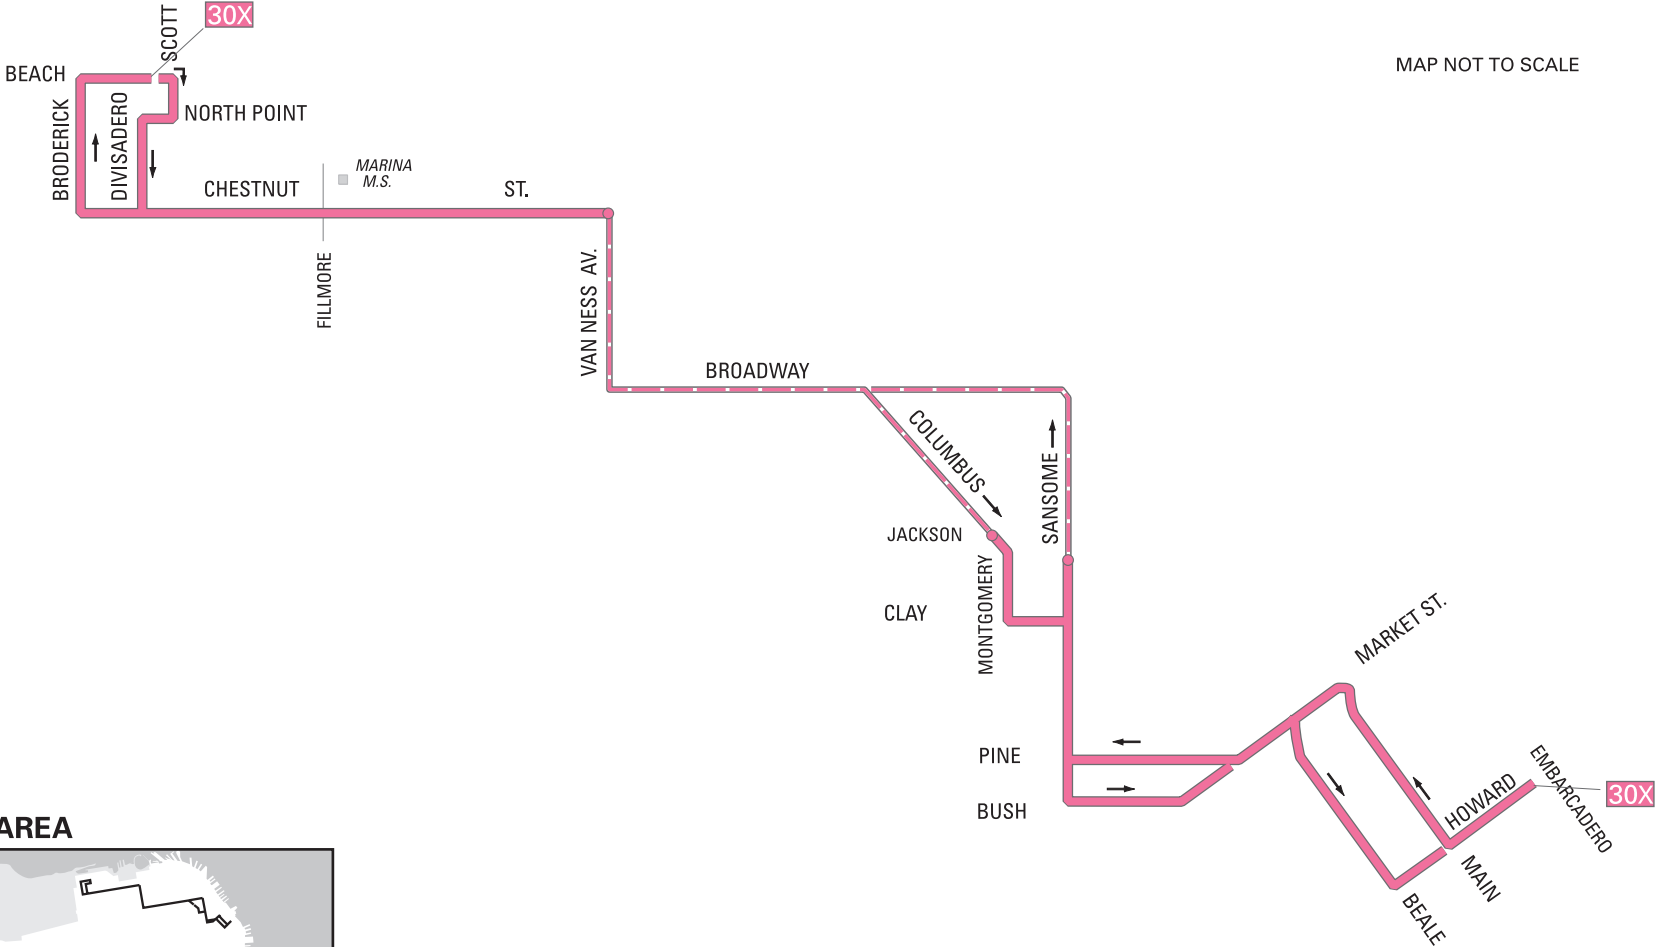

SAN FRANCISCO MUNICIPAL RAILWAY

30X MARINA EXPRESS

8/06/01 (rev. 12/09)

MAP NOT TO SCALE

SERVICE AREA