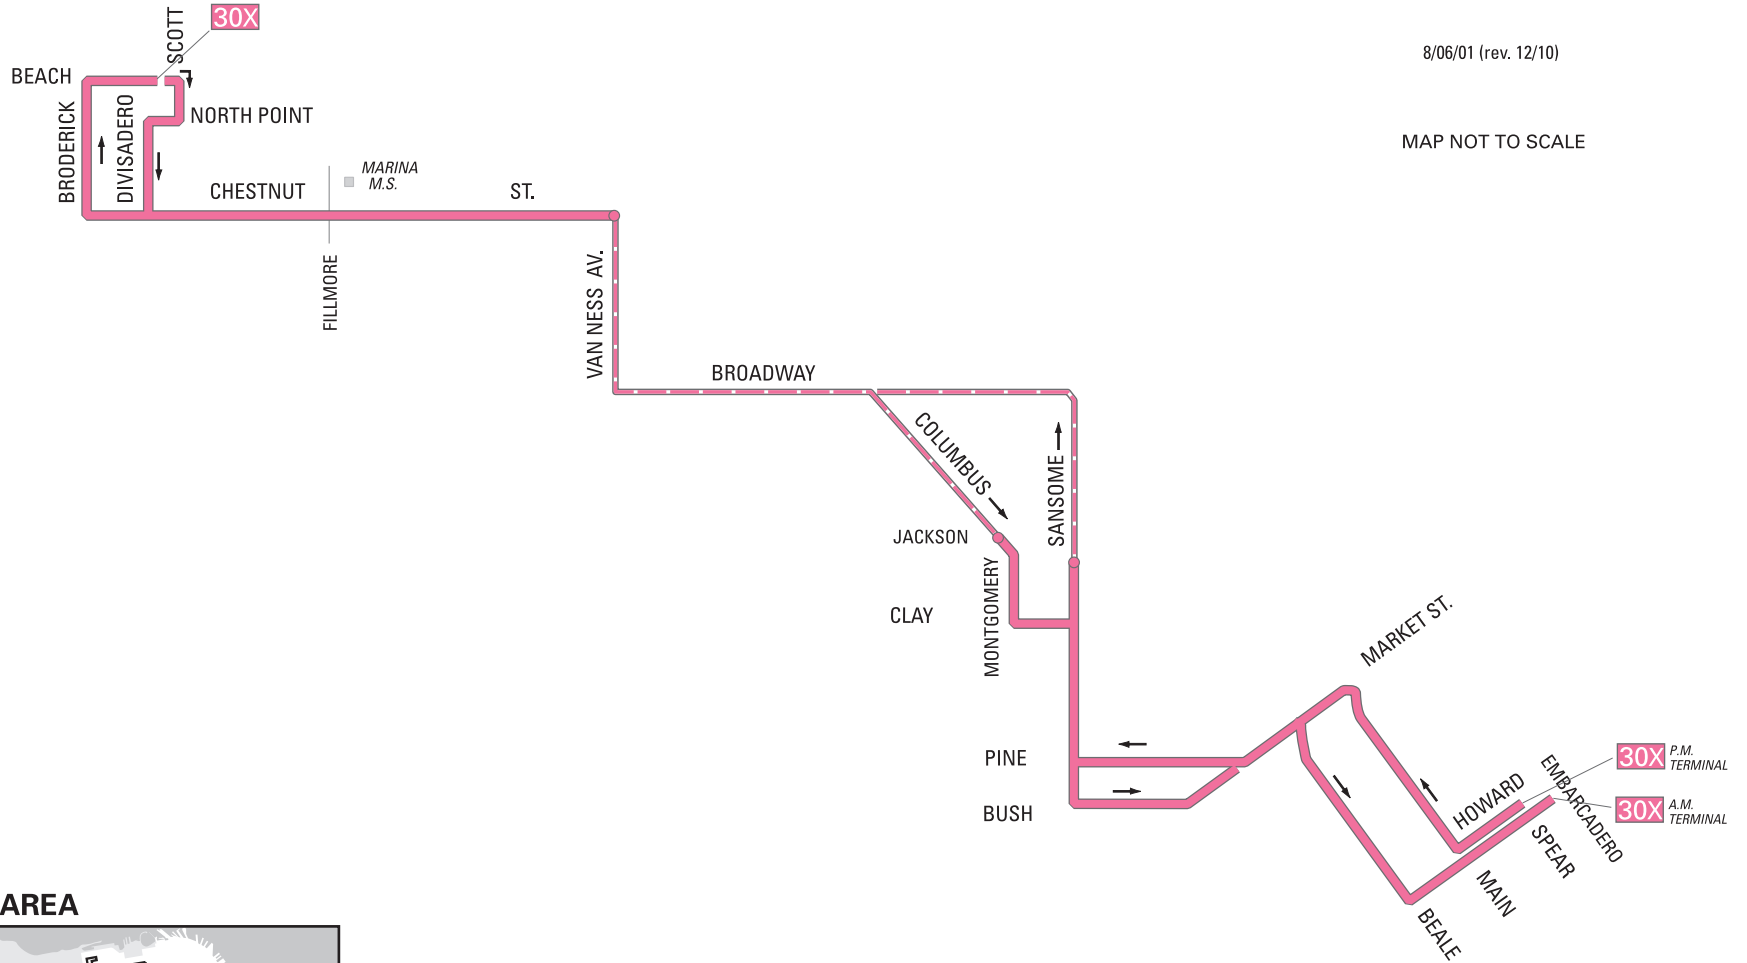

30X MARINA EXPRESS

8/06/01 (rev. 12/10)

MAP NOT TO SCALE

SERVICE AREA