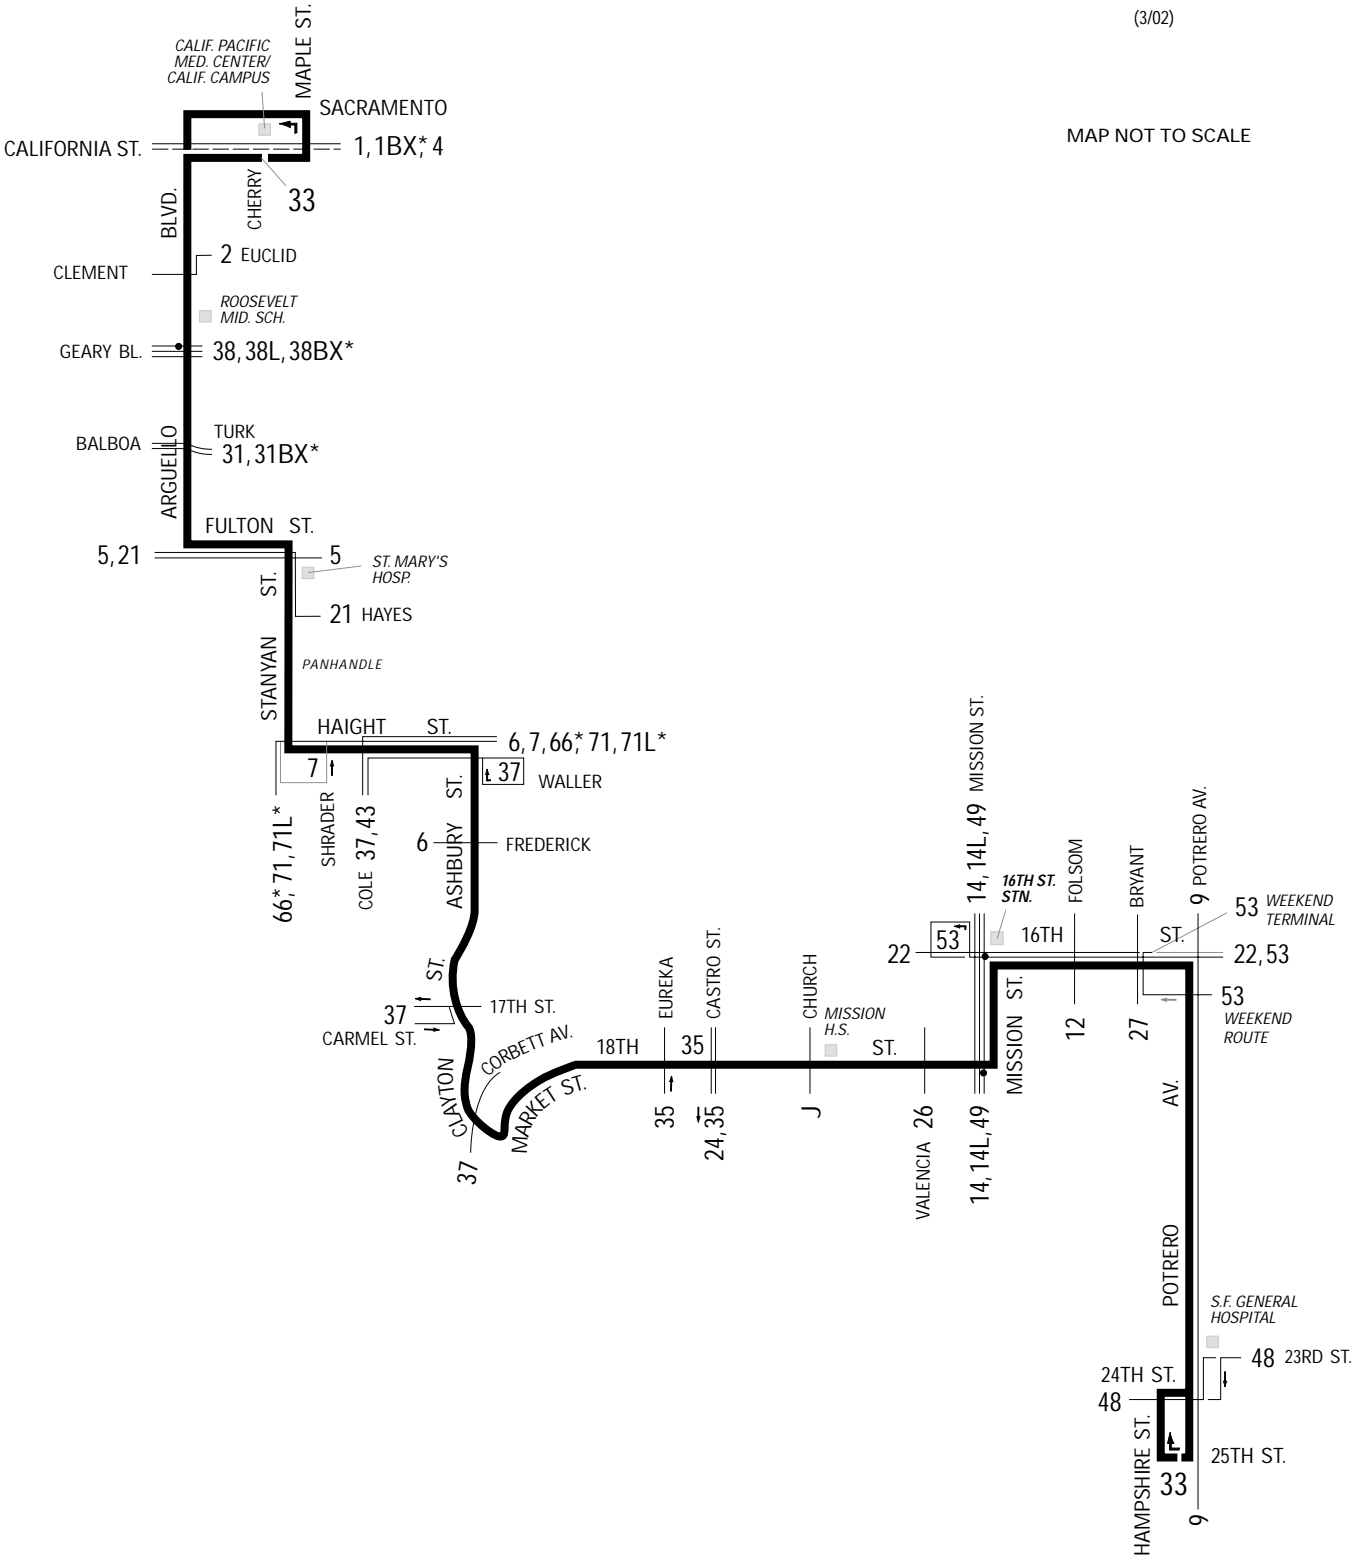

LINE 33 STANYAN

(3/02)

MAP NOT TO SCALE

* WEEKDAY PEAK HOURS ONLY