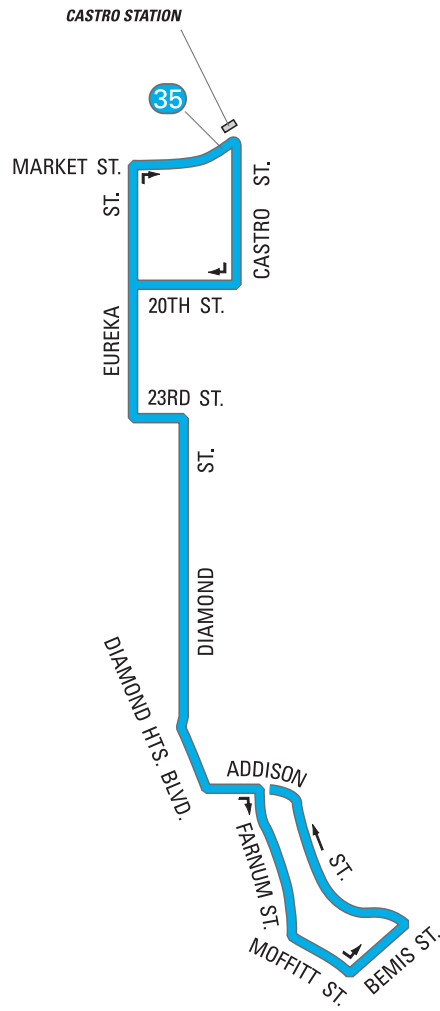

SAN FRANCISCO MUNICIPAL RAILWAY

35 EUREKA

(rev. 12/09)

MAP NOT TO SCALE

SERVICE AREA