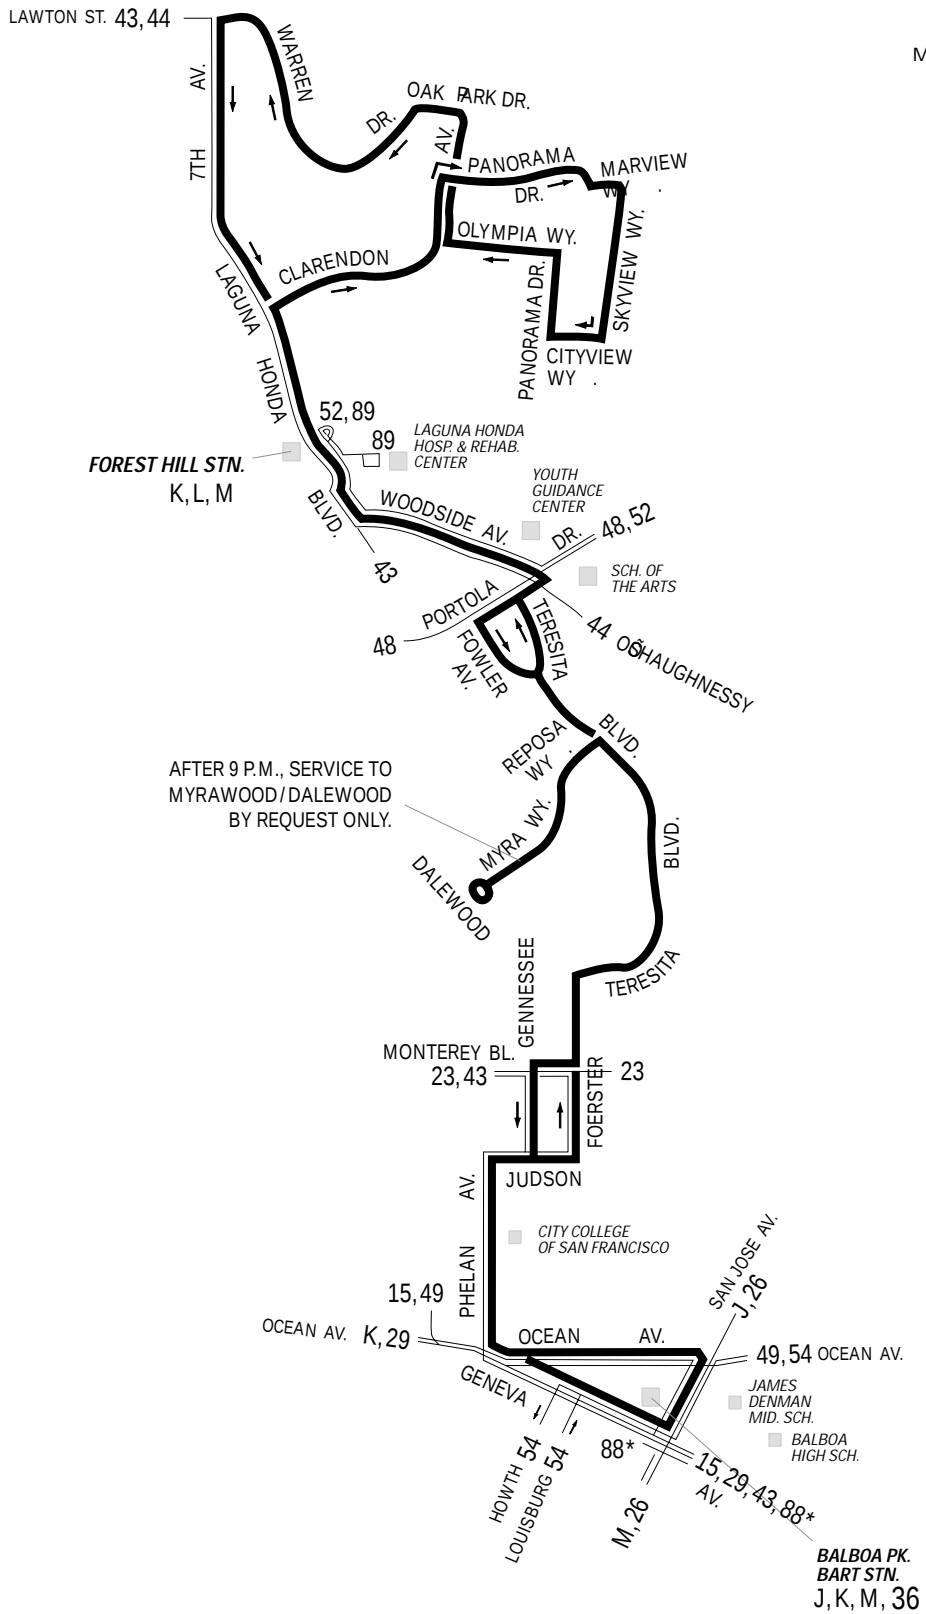

**LINE  
36 TERESITA**

(4/02)

MAP NOT TO SCALE

\* WEEKDAY PEAK HOURS ONLY