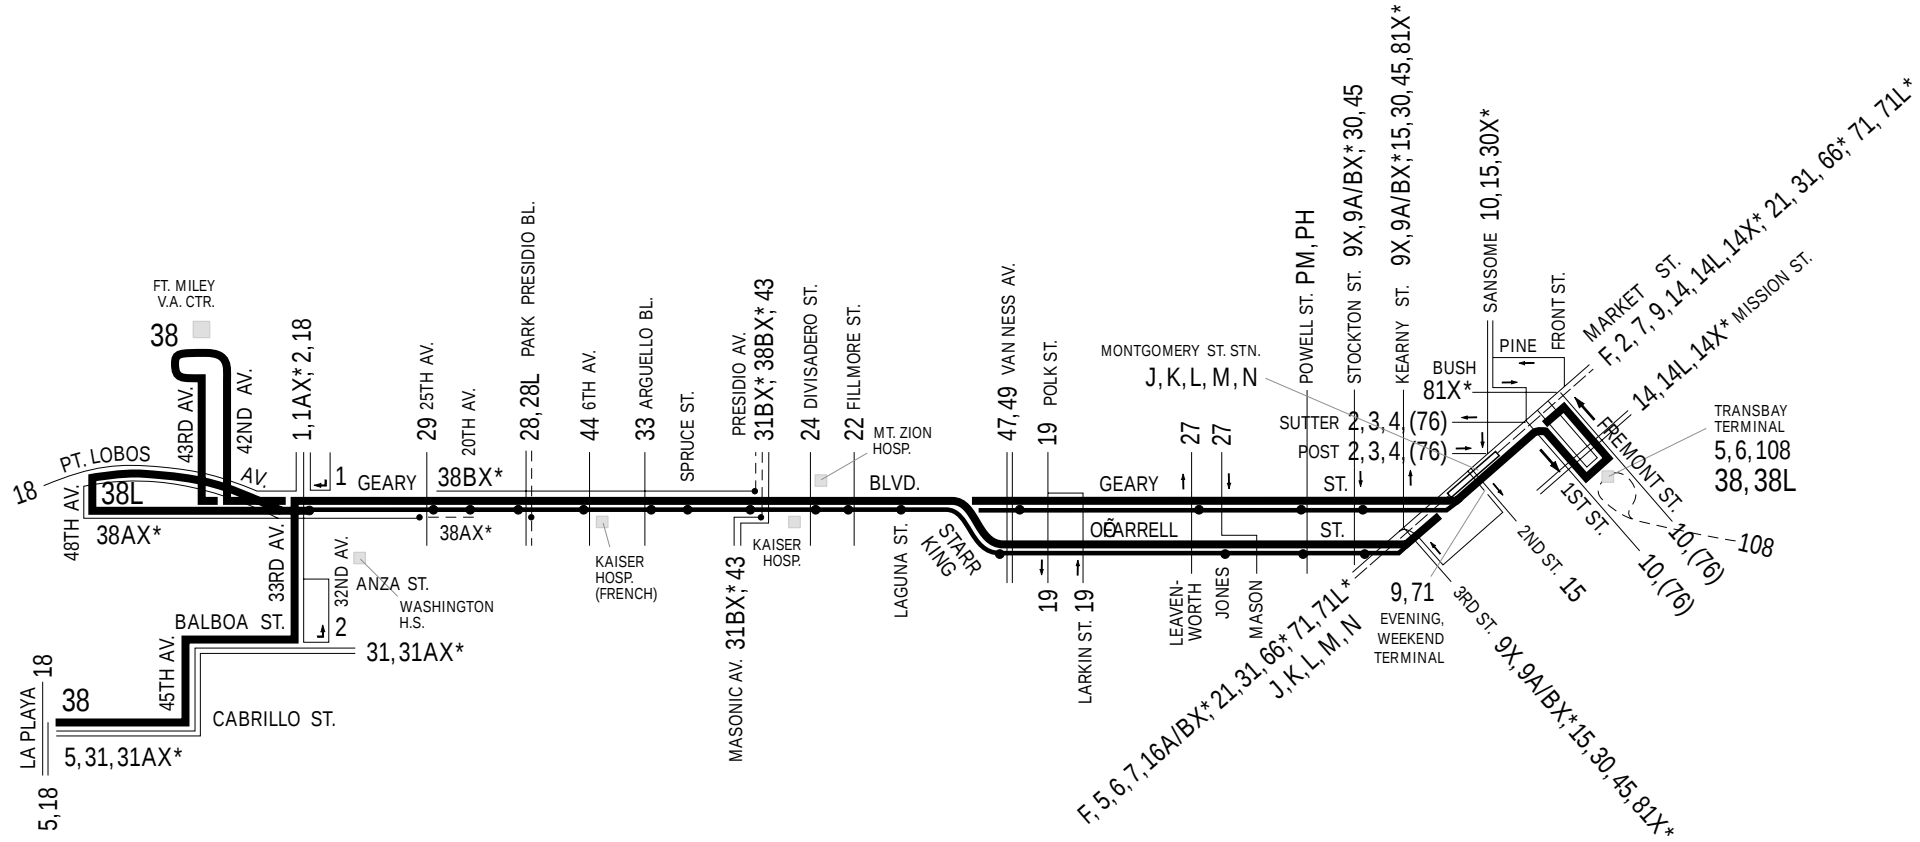

# LINES 38 GEARY 38L GEARY LIMITED

(8/01)

MAP NOT TO SCALE

● LIMITED STOP SERVICE

\* WEEKDAY PEAK HOURS ONLY  
(76) SUNDAYS, HOLIDAYS ONLY