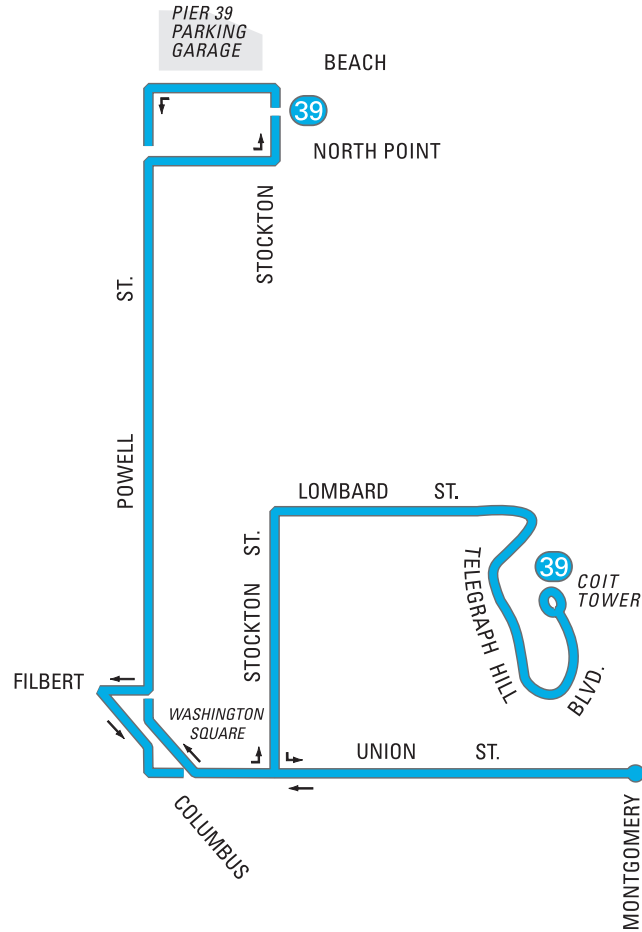

SAN FRANCISCO MUNICIPAL RAILWAY

39 COIT

5/19/07 (rev. 12/09)

MAP NOT TO SCALE

SERVICE AREA