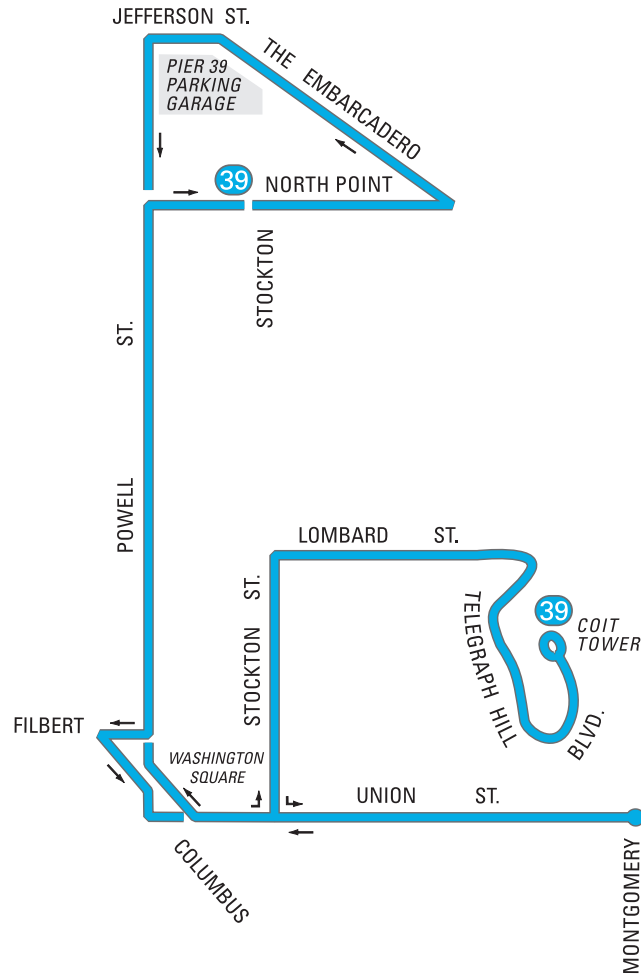

39 COIT

effective 5/7/10

MAP NOT TO SCALE

SERVICE AREA