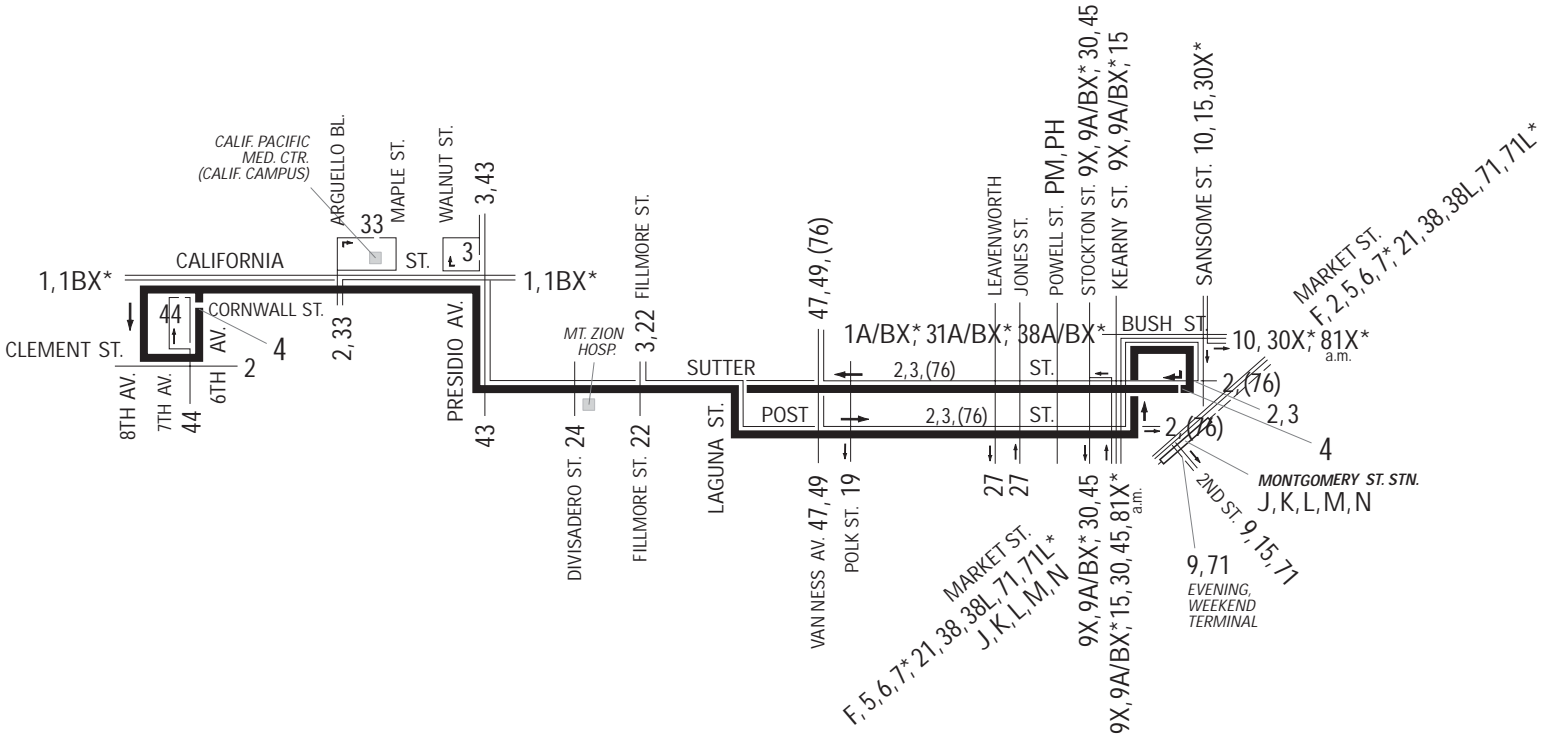

LINE 4 SUTTER

eff. 9/10/05

MAP NOT TO SCALE

* WEEKDAY PEAK HOURS ONLY
(76) – SUNDAYS, HOLIDAYS ONLY