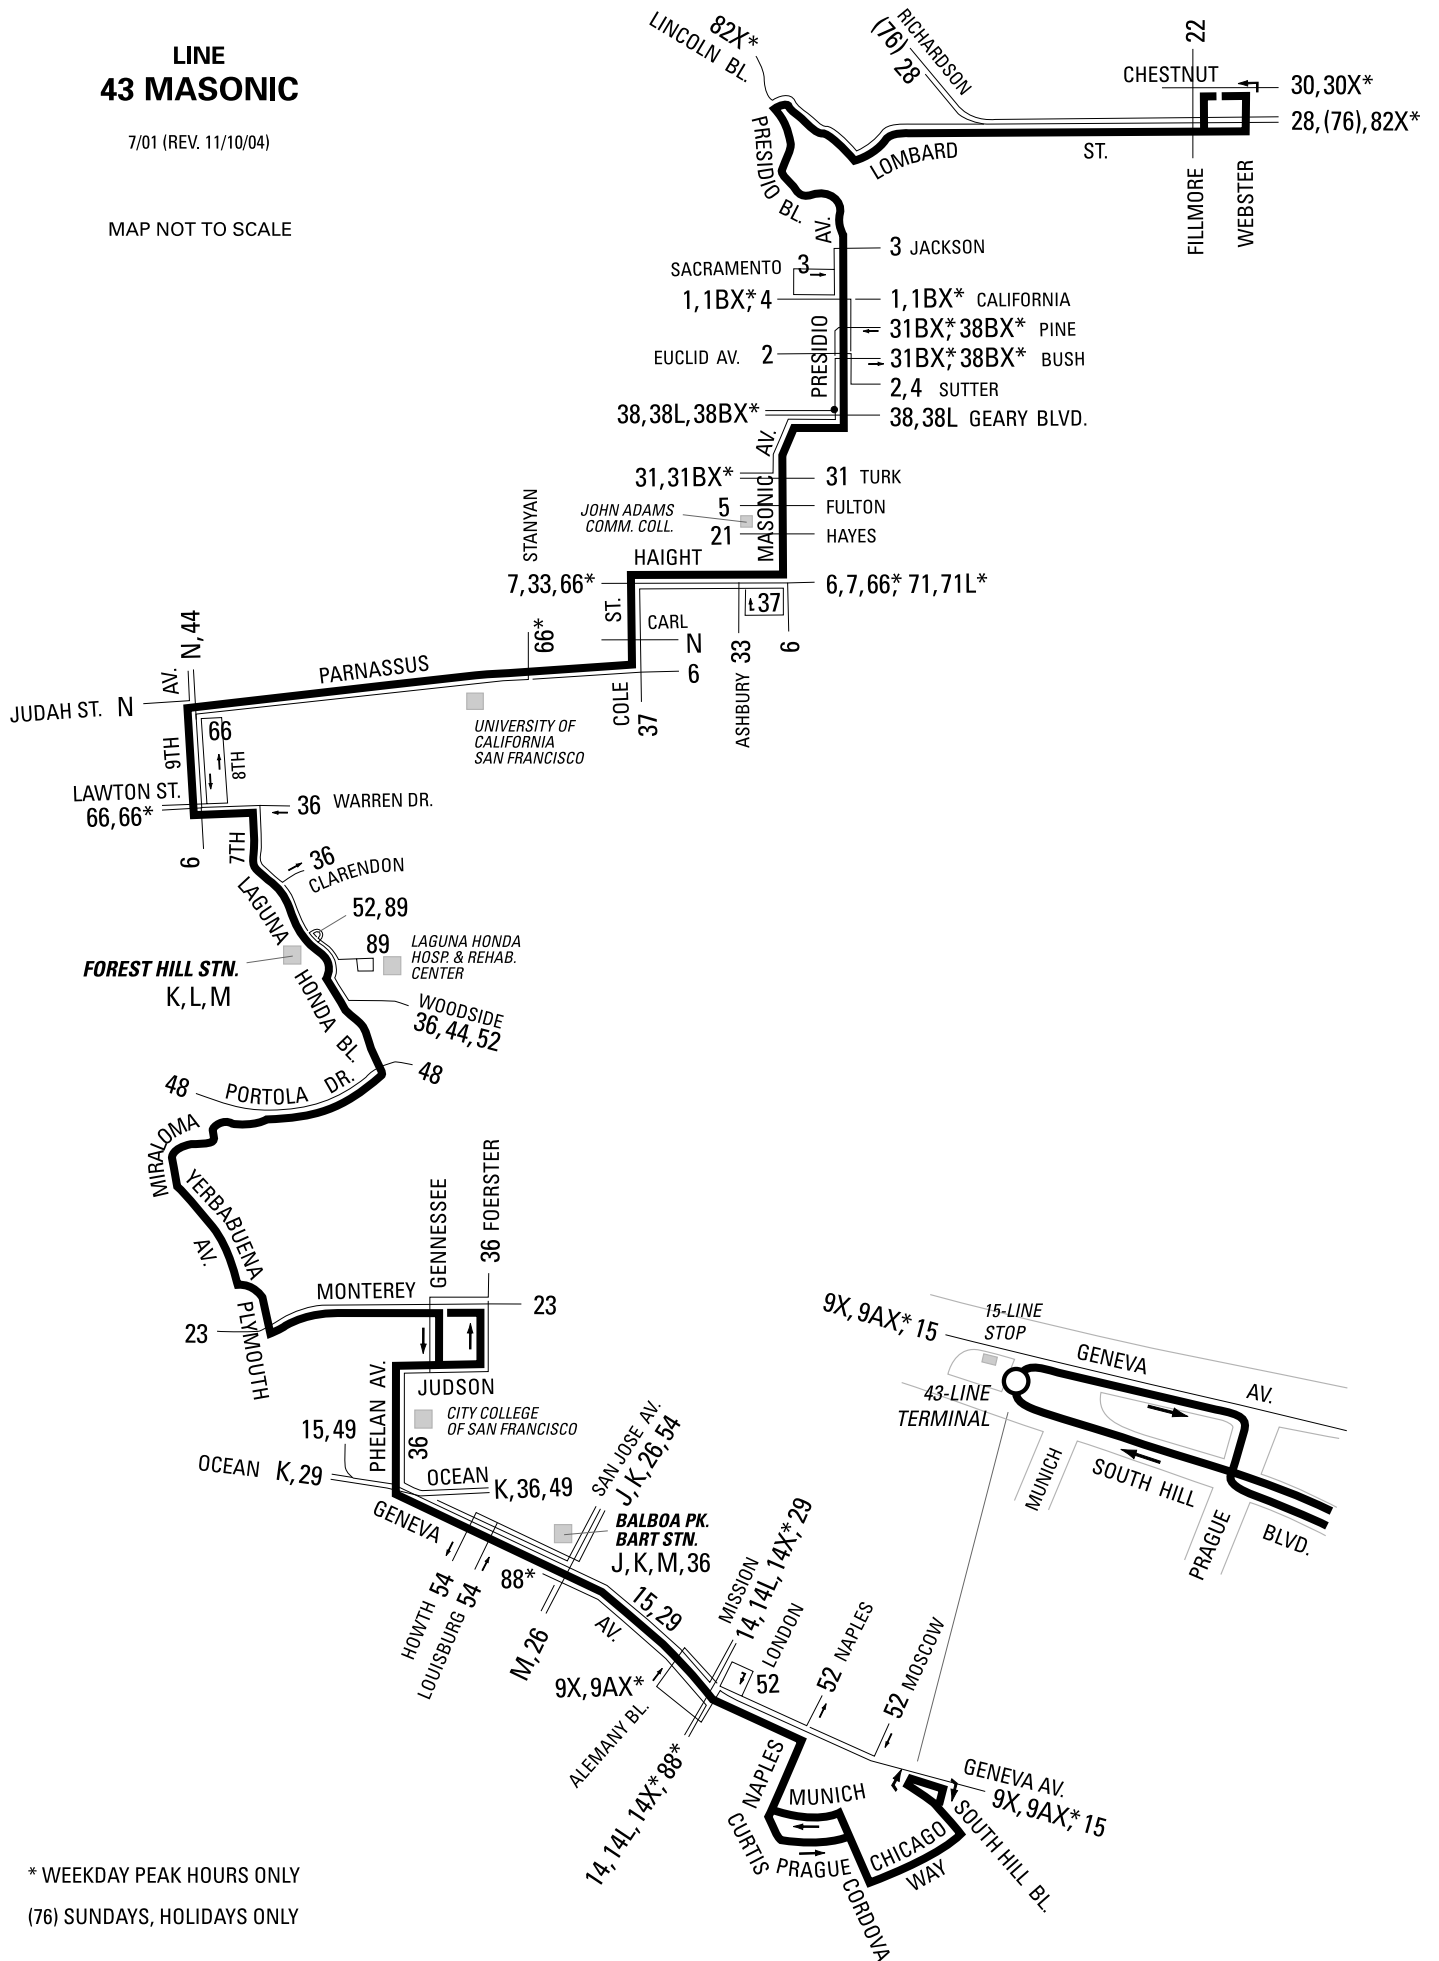

LINE 43 MASONIC

7/01 (REV. 11/10/04)

MAP NOT TO SCALE

* WEEKDAY PEAK HOURS ONLY
(76) SUNDAYS, HOLIDAYS ONLY