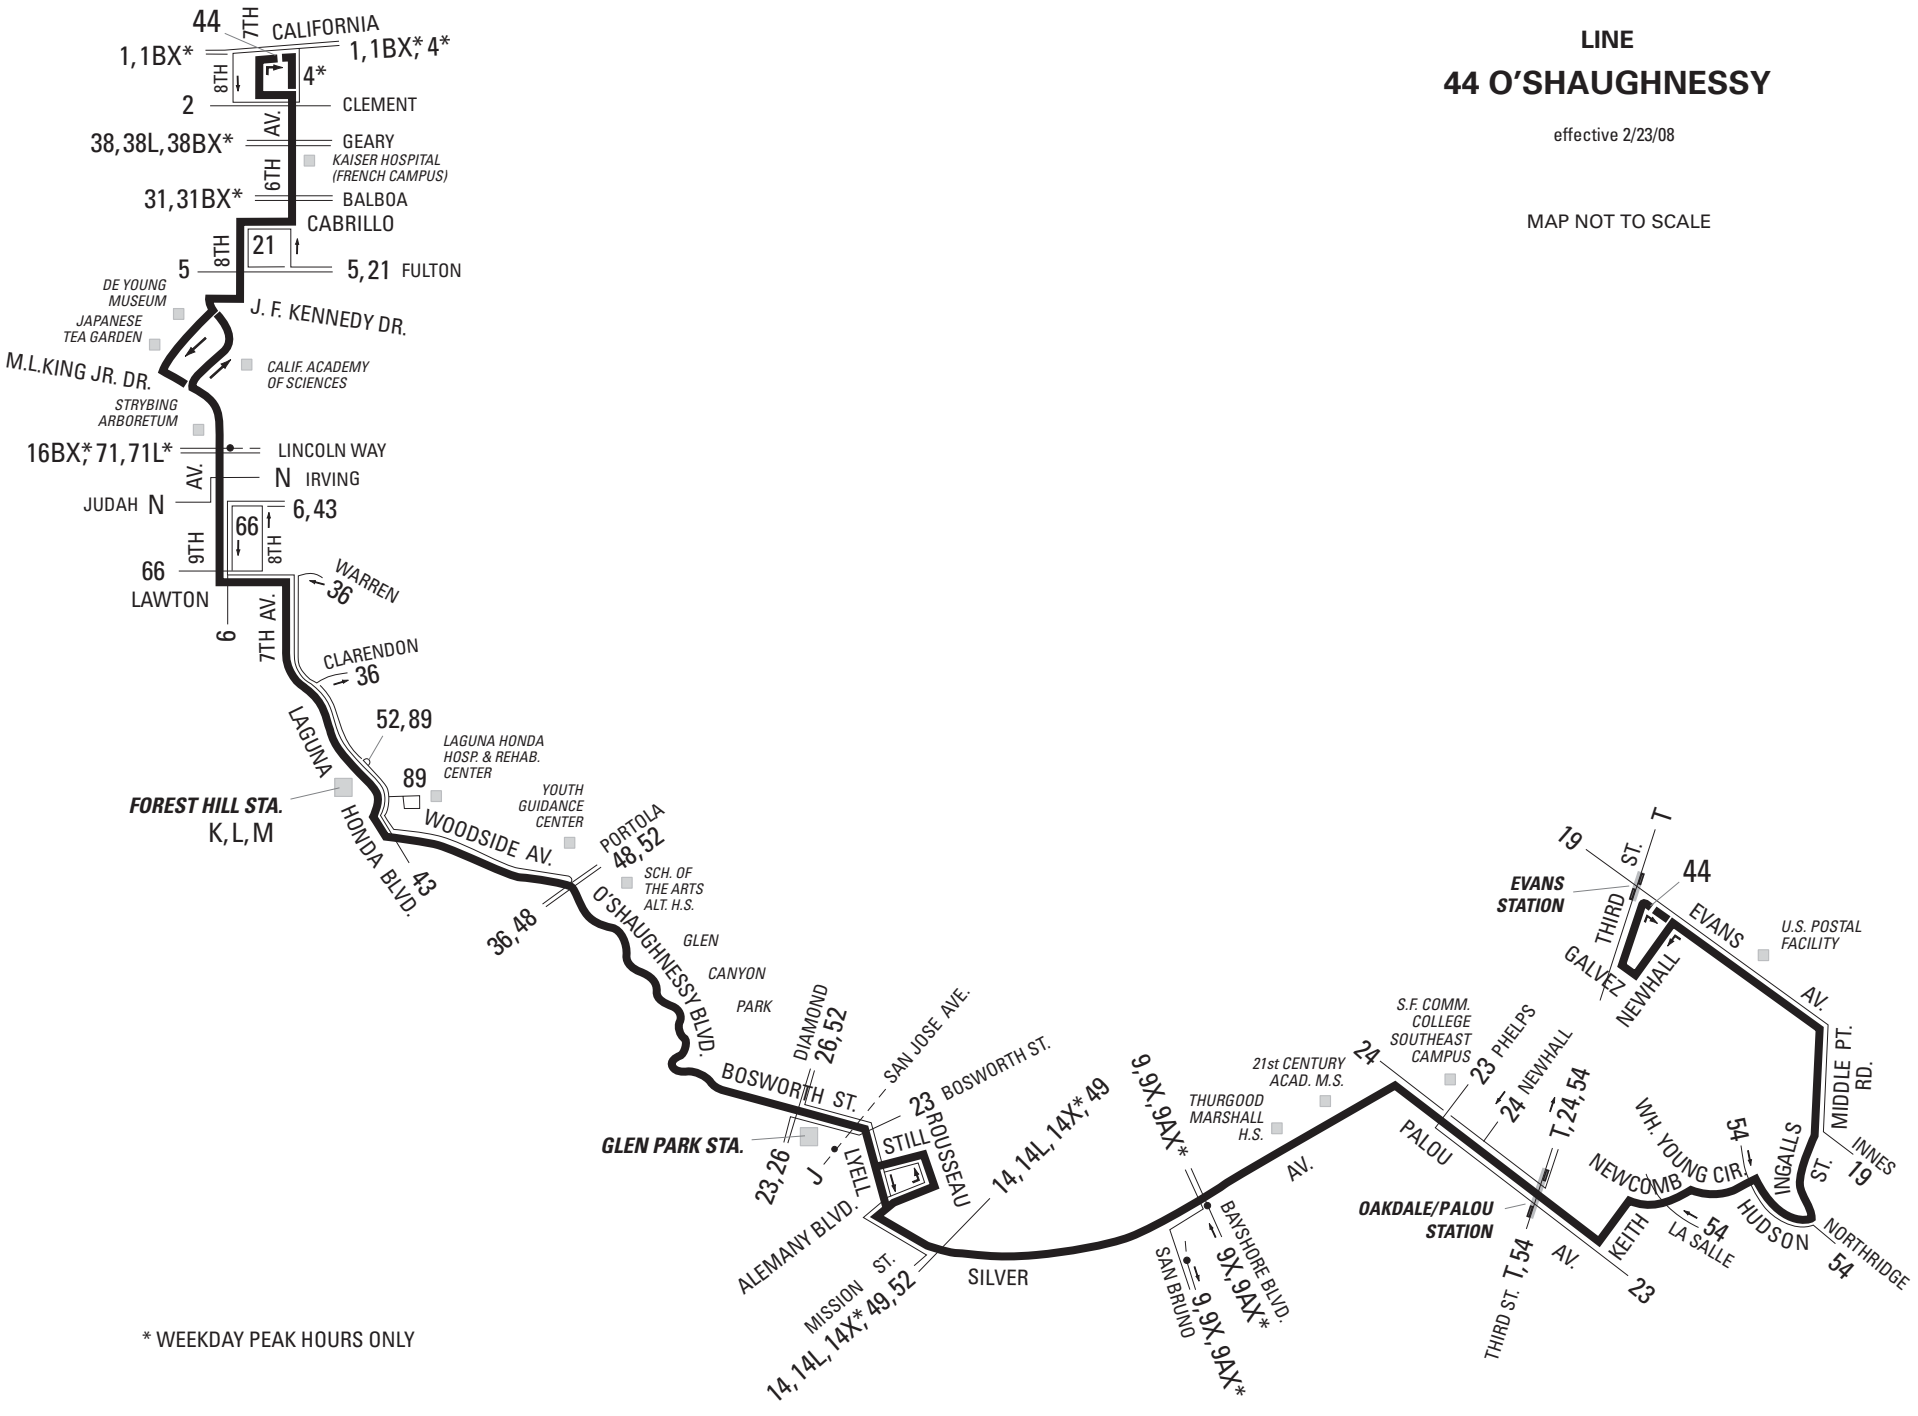

LINE 44 O'SHAUGHNESSY

effective 2/23/08

MAP NOT TO SCALE

* WEEKDAY PEAK HOURS ONLY