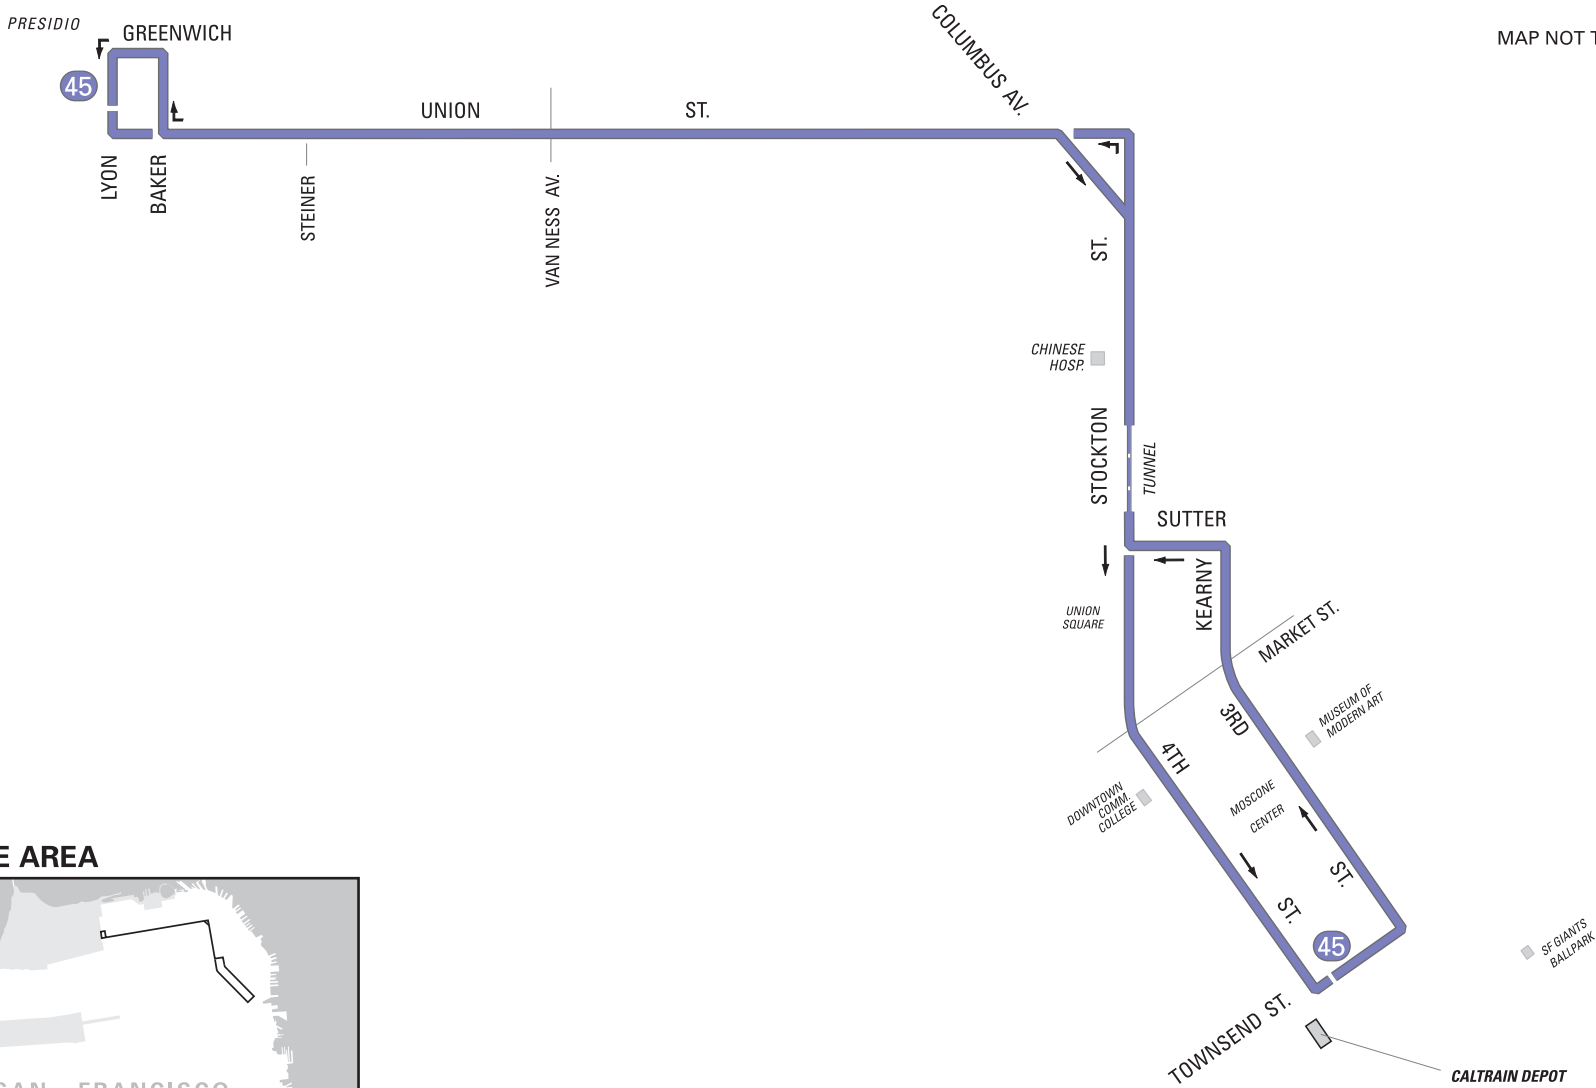

SAN FRANCISCO MUNICIPAL RAILWAY

45 UNION-STOCKTON

8/01 (rev. 12/5/09)

MAP NOT TO SCALE

SERVICE AREA