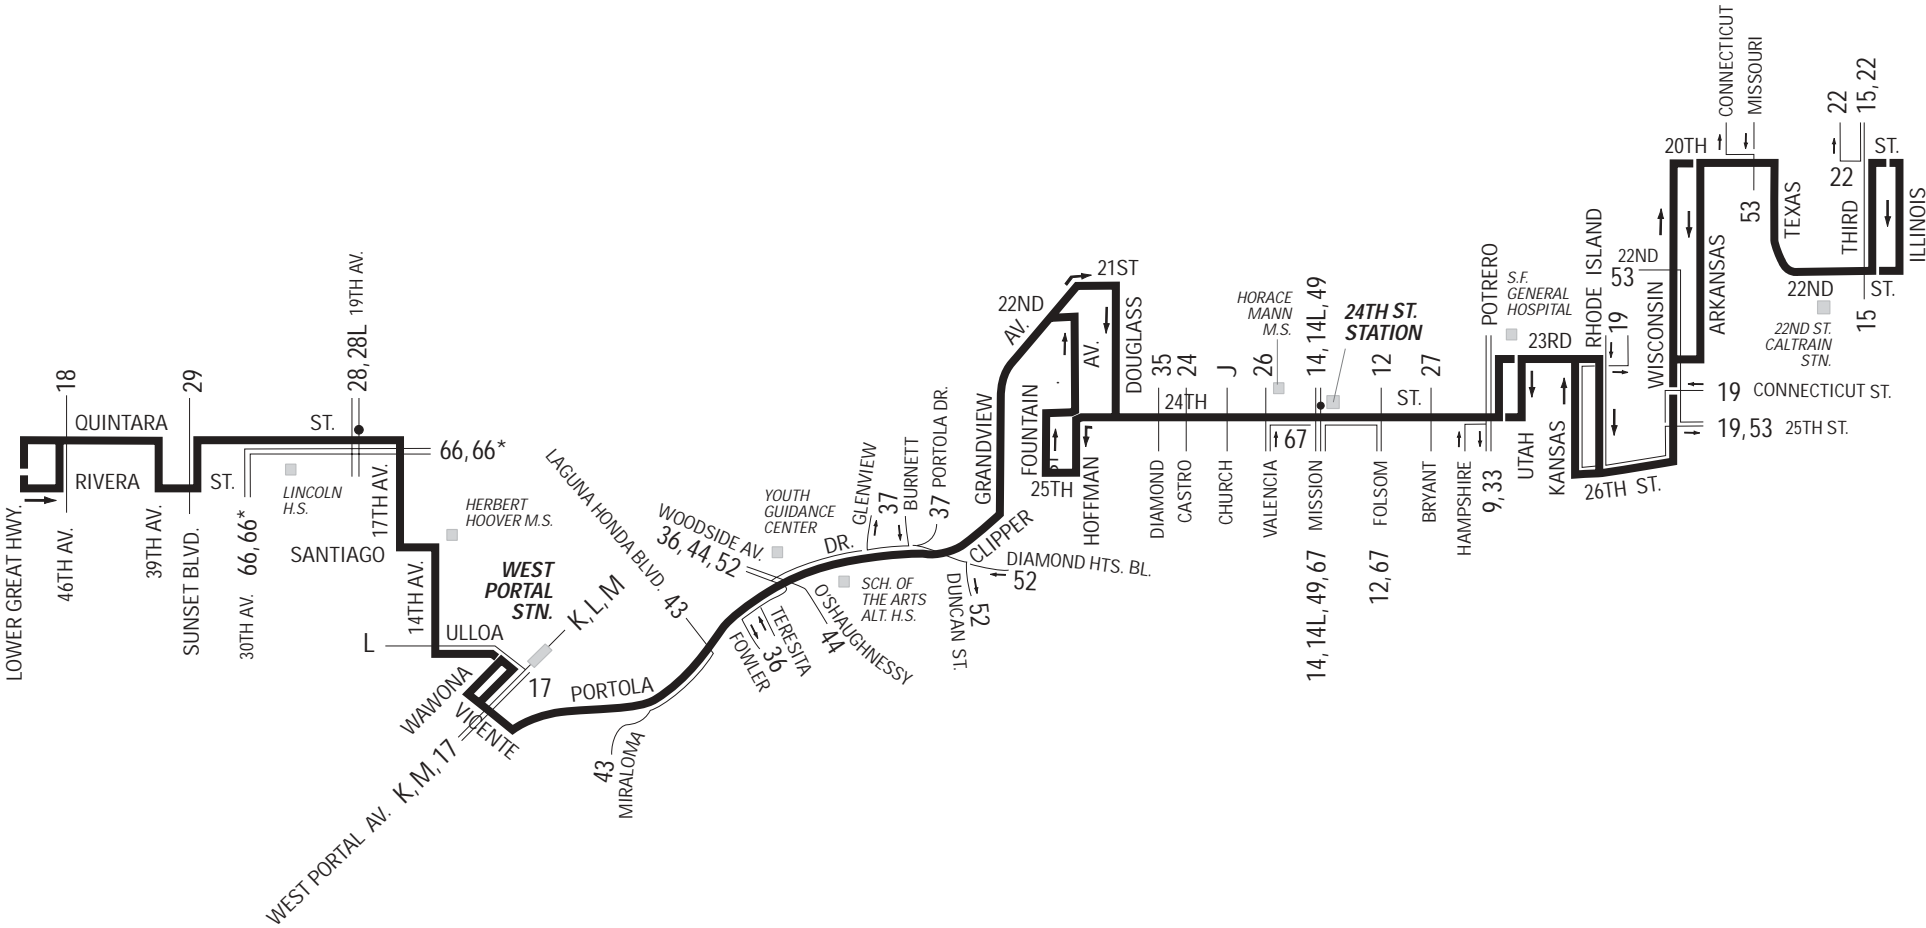

LINE 48 QUINTARA - 24TH ST.

6/01 (rev. 1/04)

MAP NOT TO SCALE

* WEEKDAY PEAK HOURS ONLY