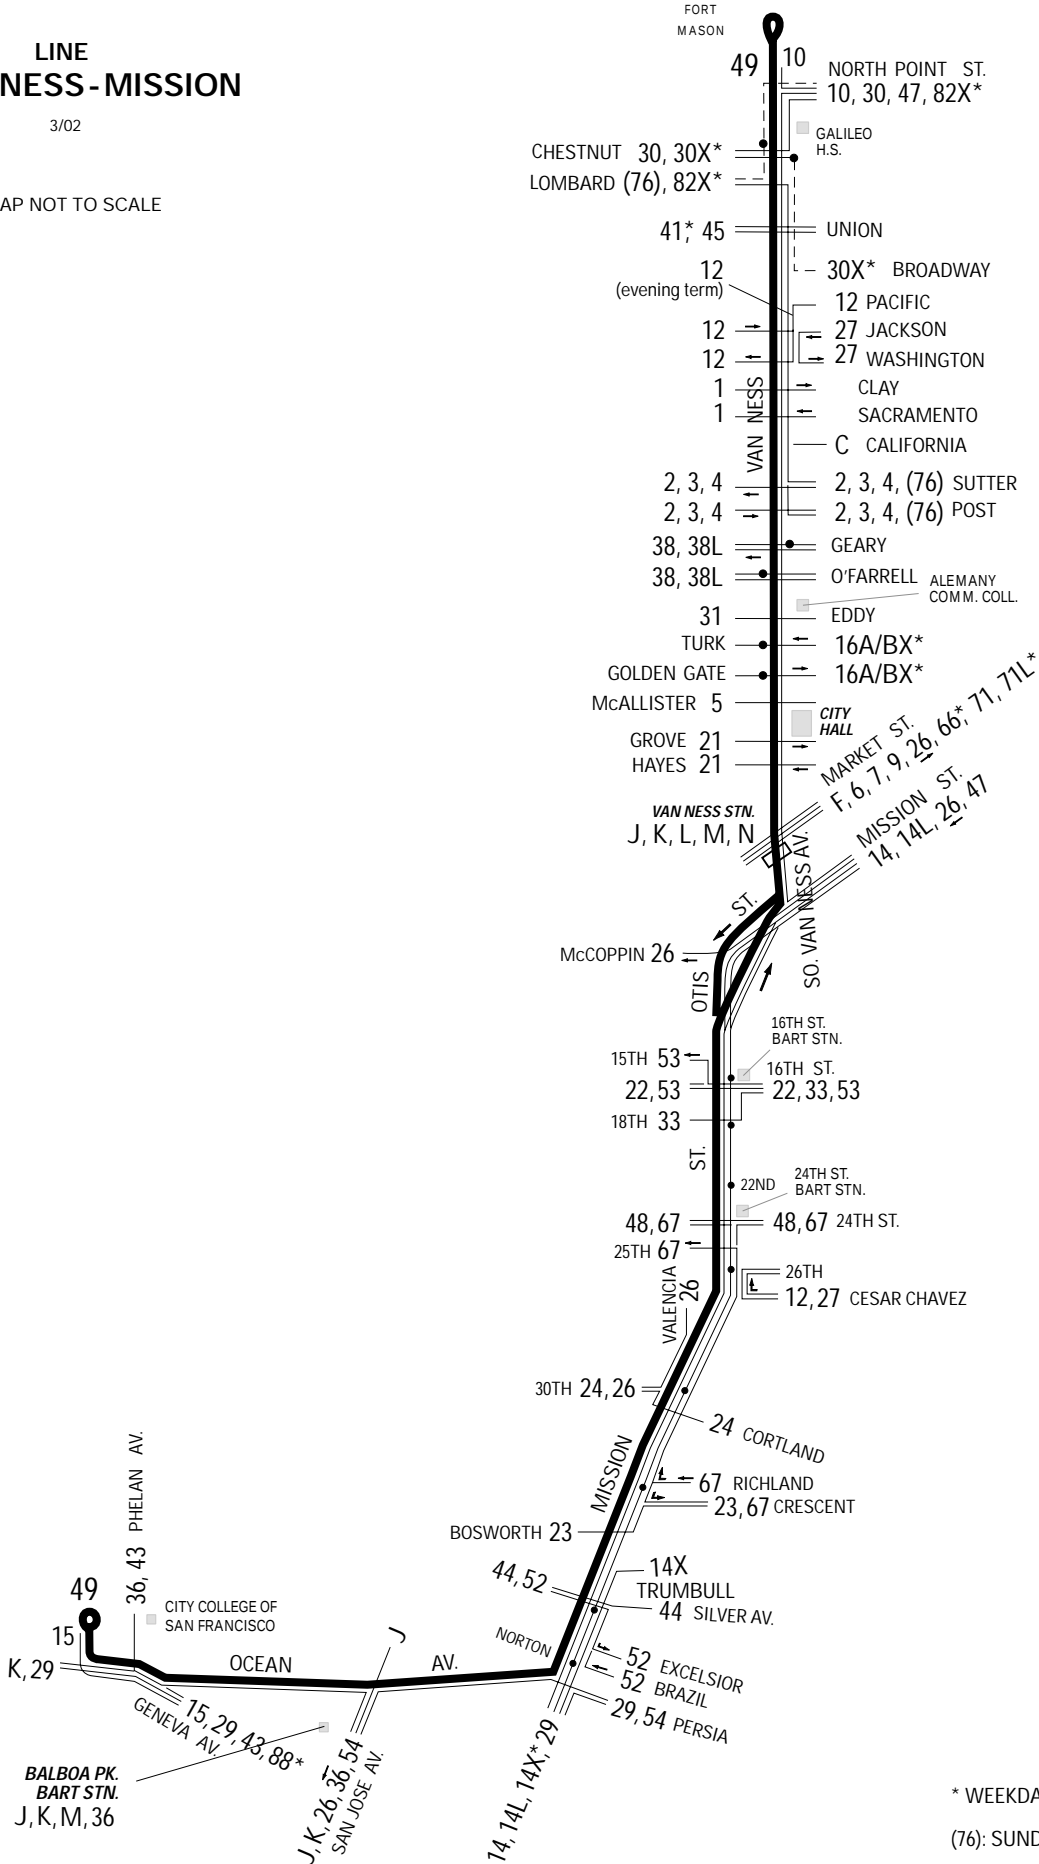

LINE

49 VAN NESS - MISSION

3/02

MAP NOT TO SCALE

\* WEEKDAY PEAK HOURS ONLY  
 (76): SUNDAYS, HOLIDAYS ONLY