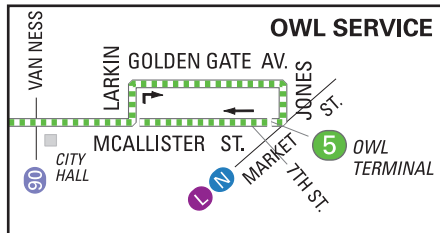

**SFMTA**  
Municipal  
Transportation  
Agency

**5 FULTON**  
**5R FULTON RAPID**

effective 8/12/2017

MAP NOT TO SCALE

**SERVICE AREA**

- Terminal
- 5 Local service (MC)
- 5R Local service (TC)
- 5R rapid service/stop (weekdays 7am-7pm)
- 5 line after 7pm, before 7am and weekends (TC)
- 5 line 7am-7pm, weekdays
- No customers
- Connecting Muni service
- Express service
- Station
- Weekday approximately 7-9 a.m. and 4-6 p.m.