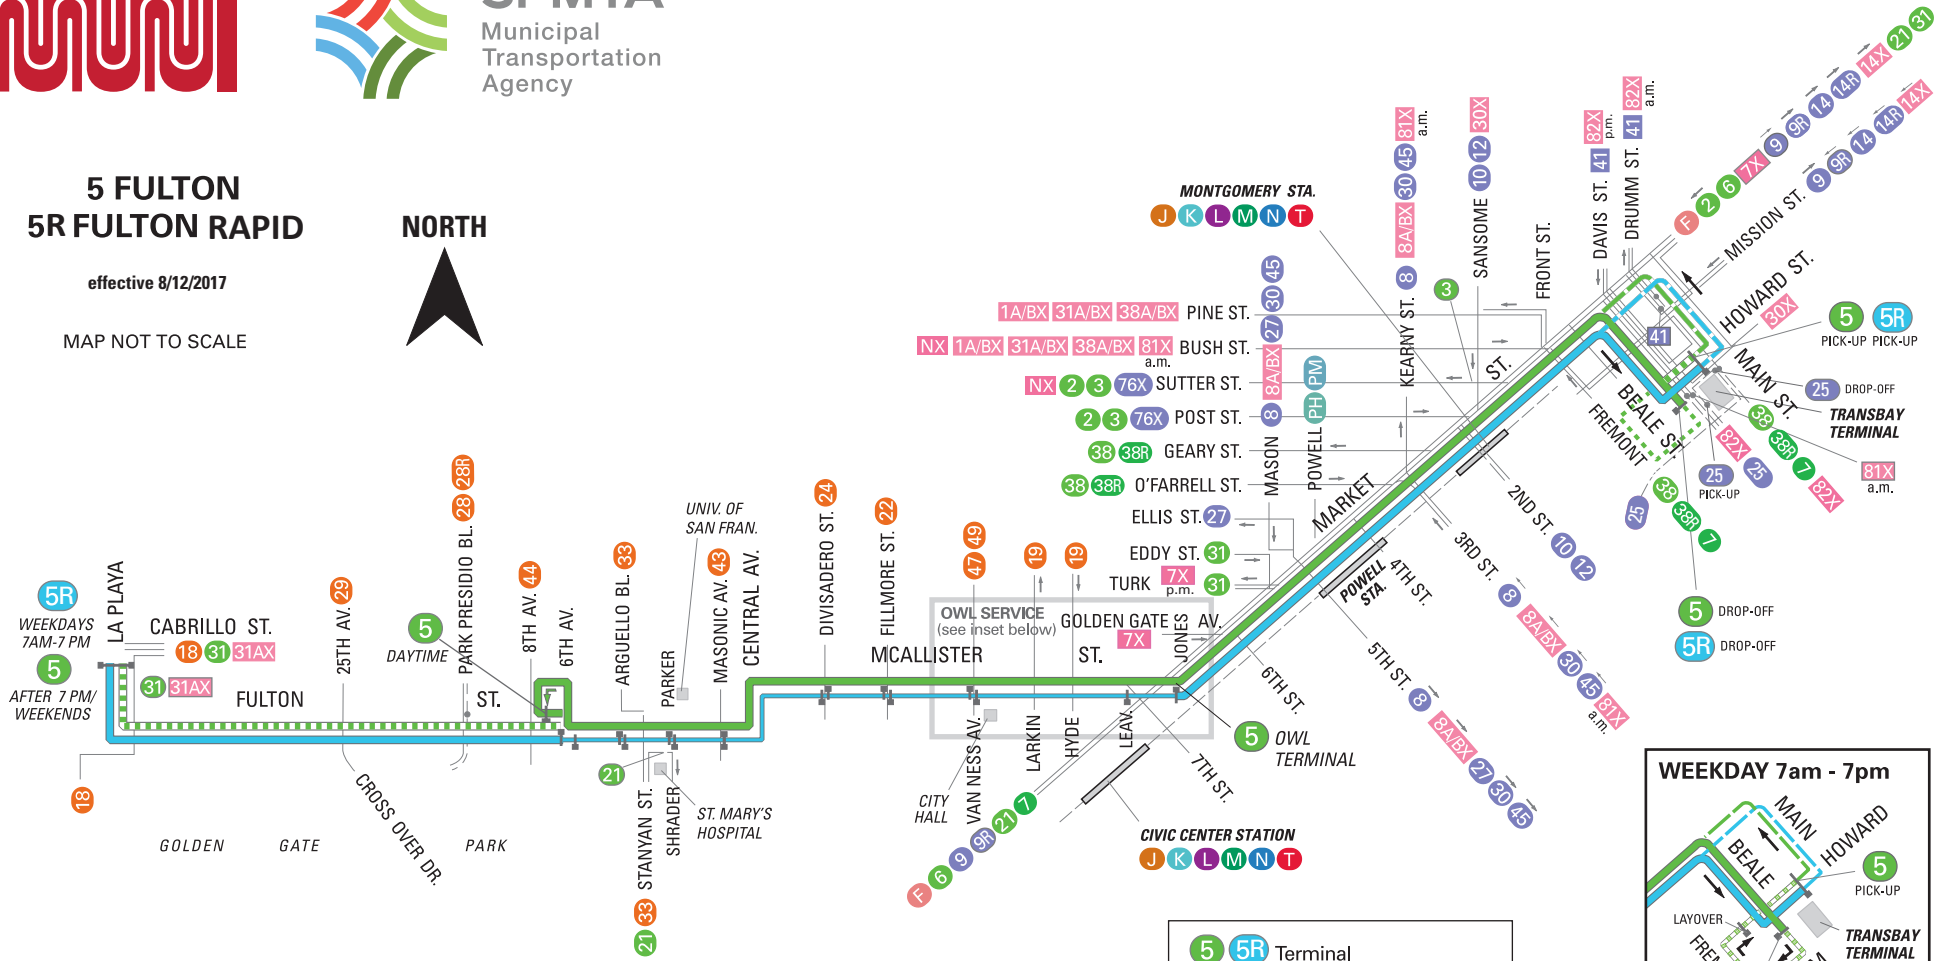

**SFMTA**  
Municipal  
Transportation  
Agency

**5 FULTON**  
**5R FULTON RAPID**

effective 8/12/2017

MAP NOT TO SCALE

**SERVICE AREA**

- Terminal
- 5 Local service (MC)
- 5R Local service (TC)
- 5R rapid service/stop (weekdays 7am-7pm)
- 5 line after 7pm, before 7am and weekends (TC)
- 5 line 7am-7pm, weekdays
- No customers
- Connecting Muni service
- Express service
- Station
- Weekday approximately 7-9 a.m. and 4-6 p.m.