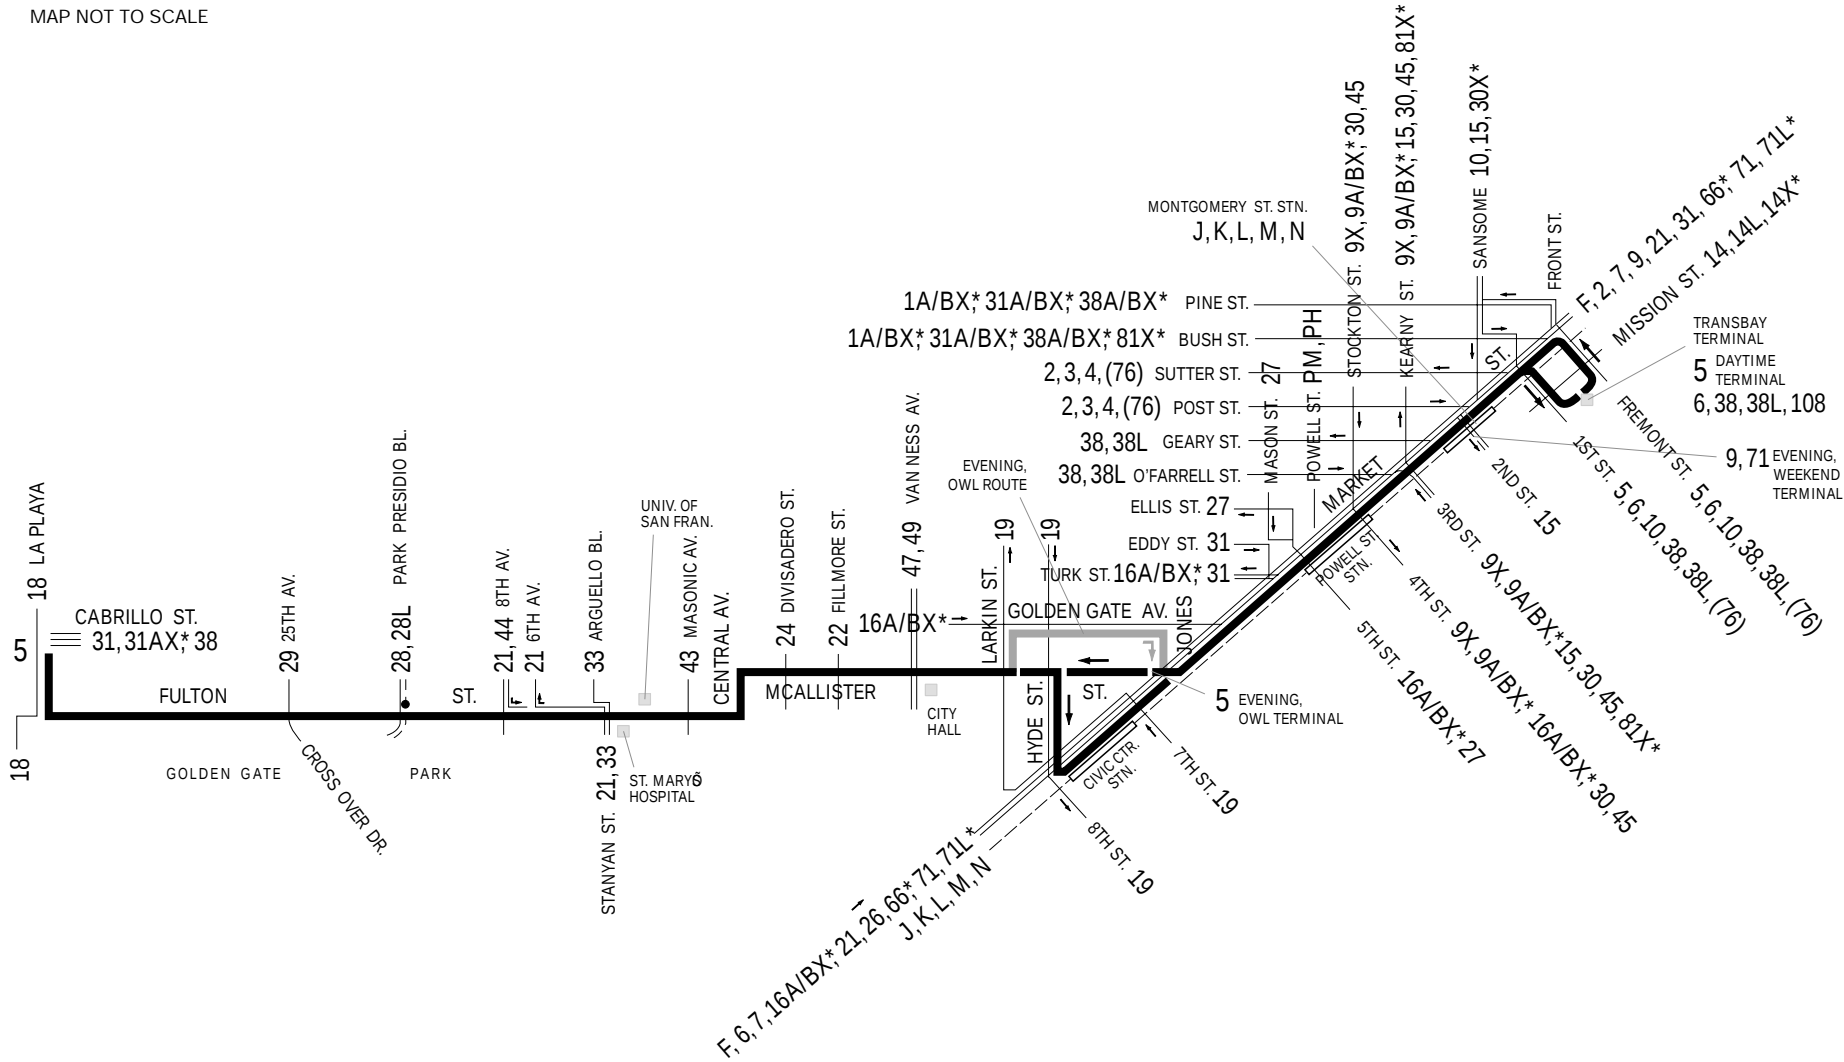

LINE 5 FULTON

9/01 (rev 2/12/02)

MAP NOT TO SCALE

* WEEKDAY PEAK HOURS ONLY
(76) – SUNDAYS, HOLIDAYS ONLY