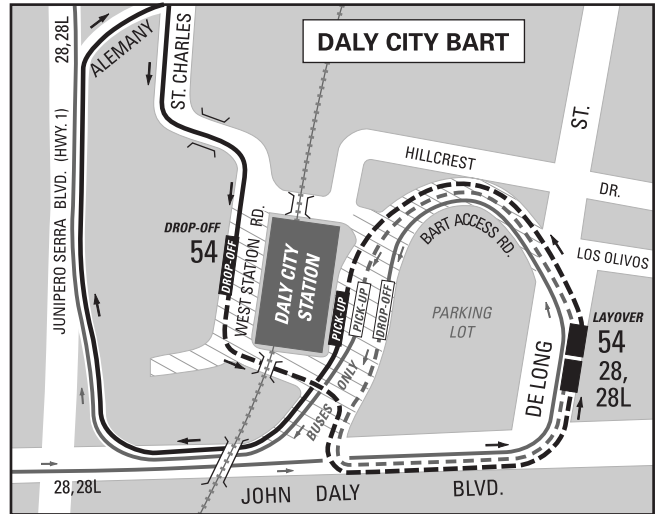

LINE 54 FELTON

eff. 4/07

MAP NOT TO SCALE

* WEEKDAY PEAK HOURS ONLY