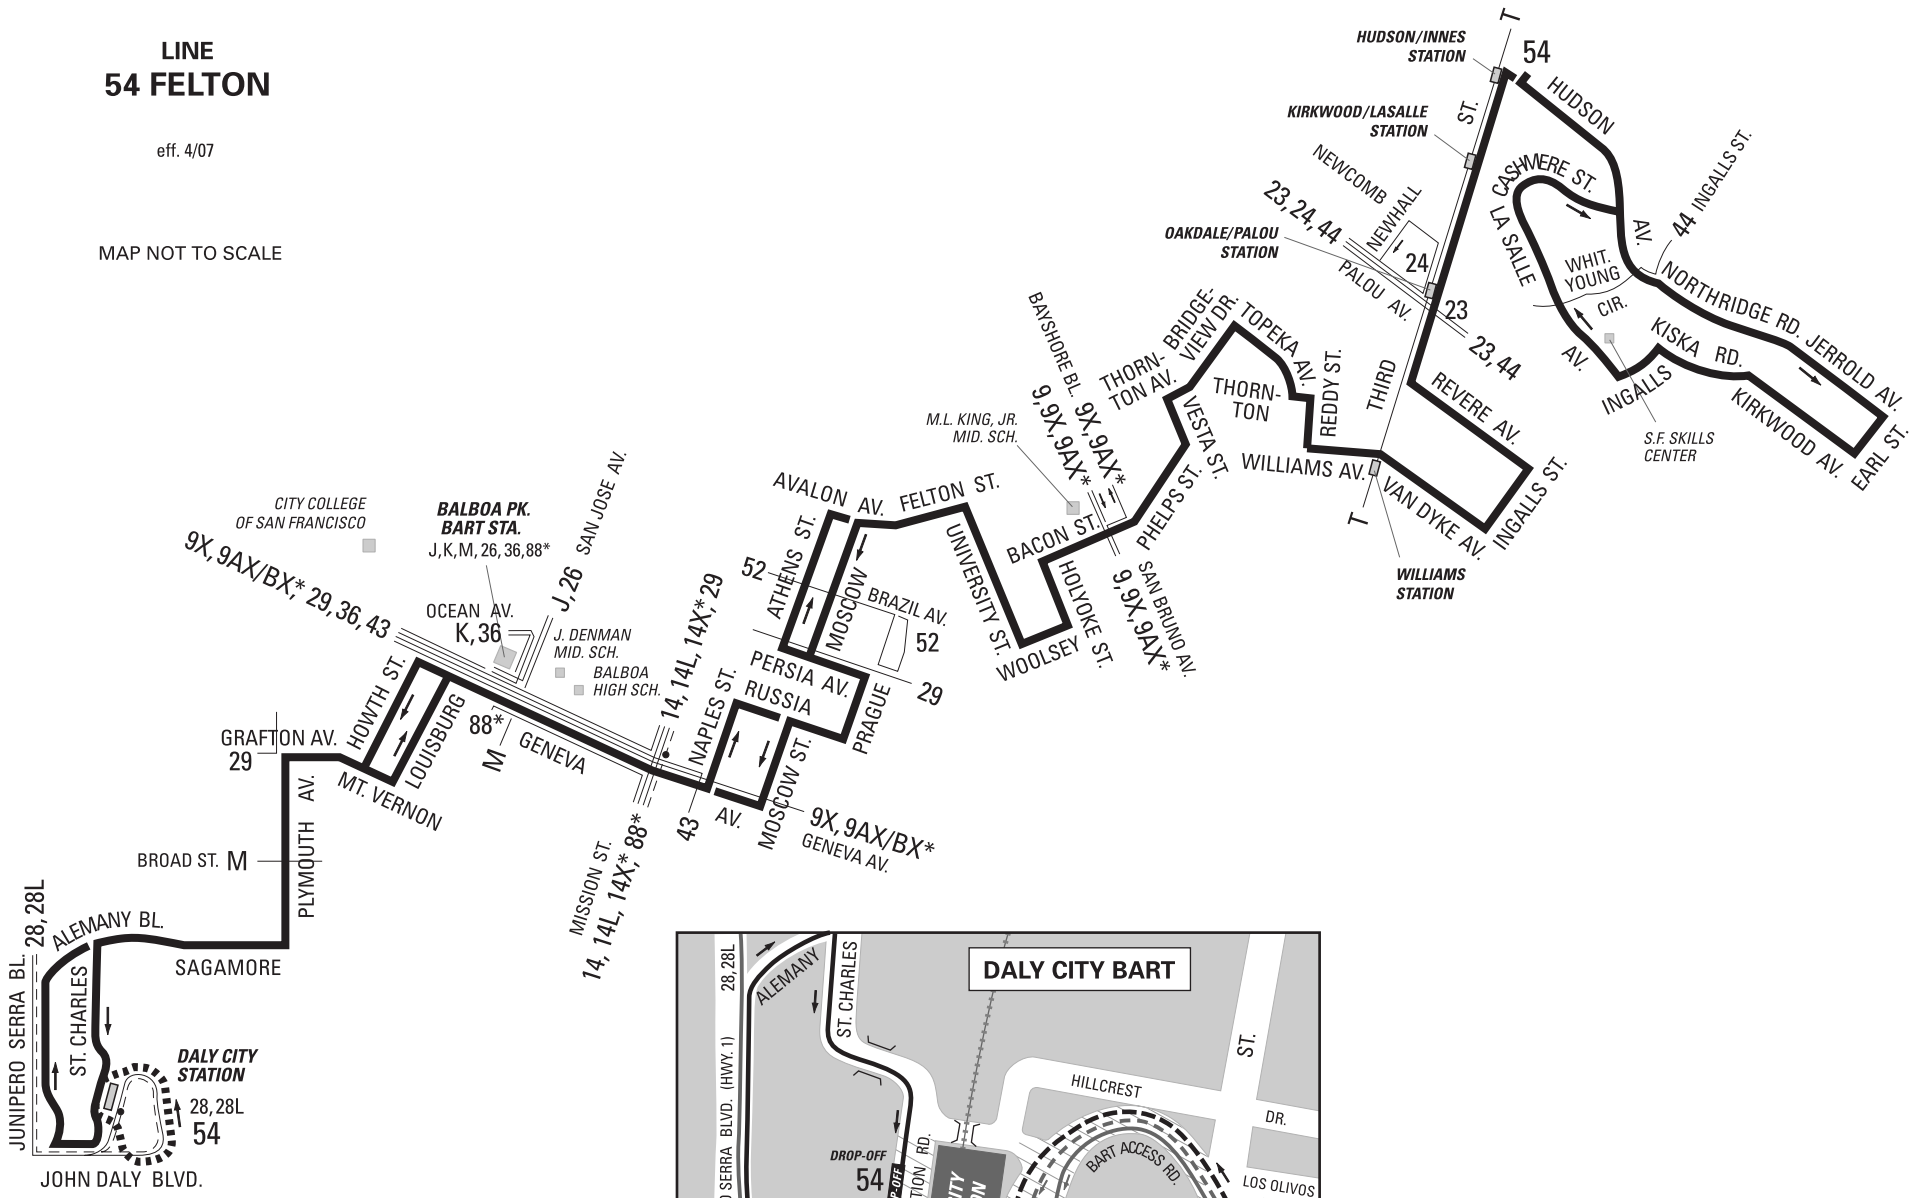

LINE 54 FELTON

eff. 4/07

MAP NOT TO SCALE

* WEEKDAY PEAK HOURS ONLY