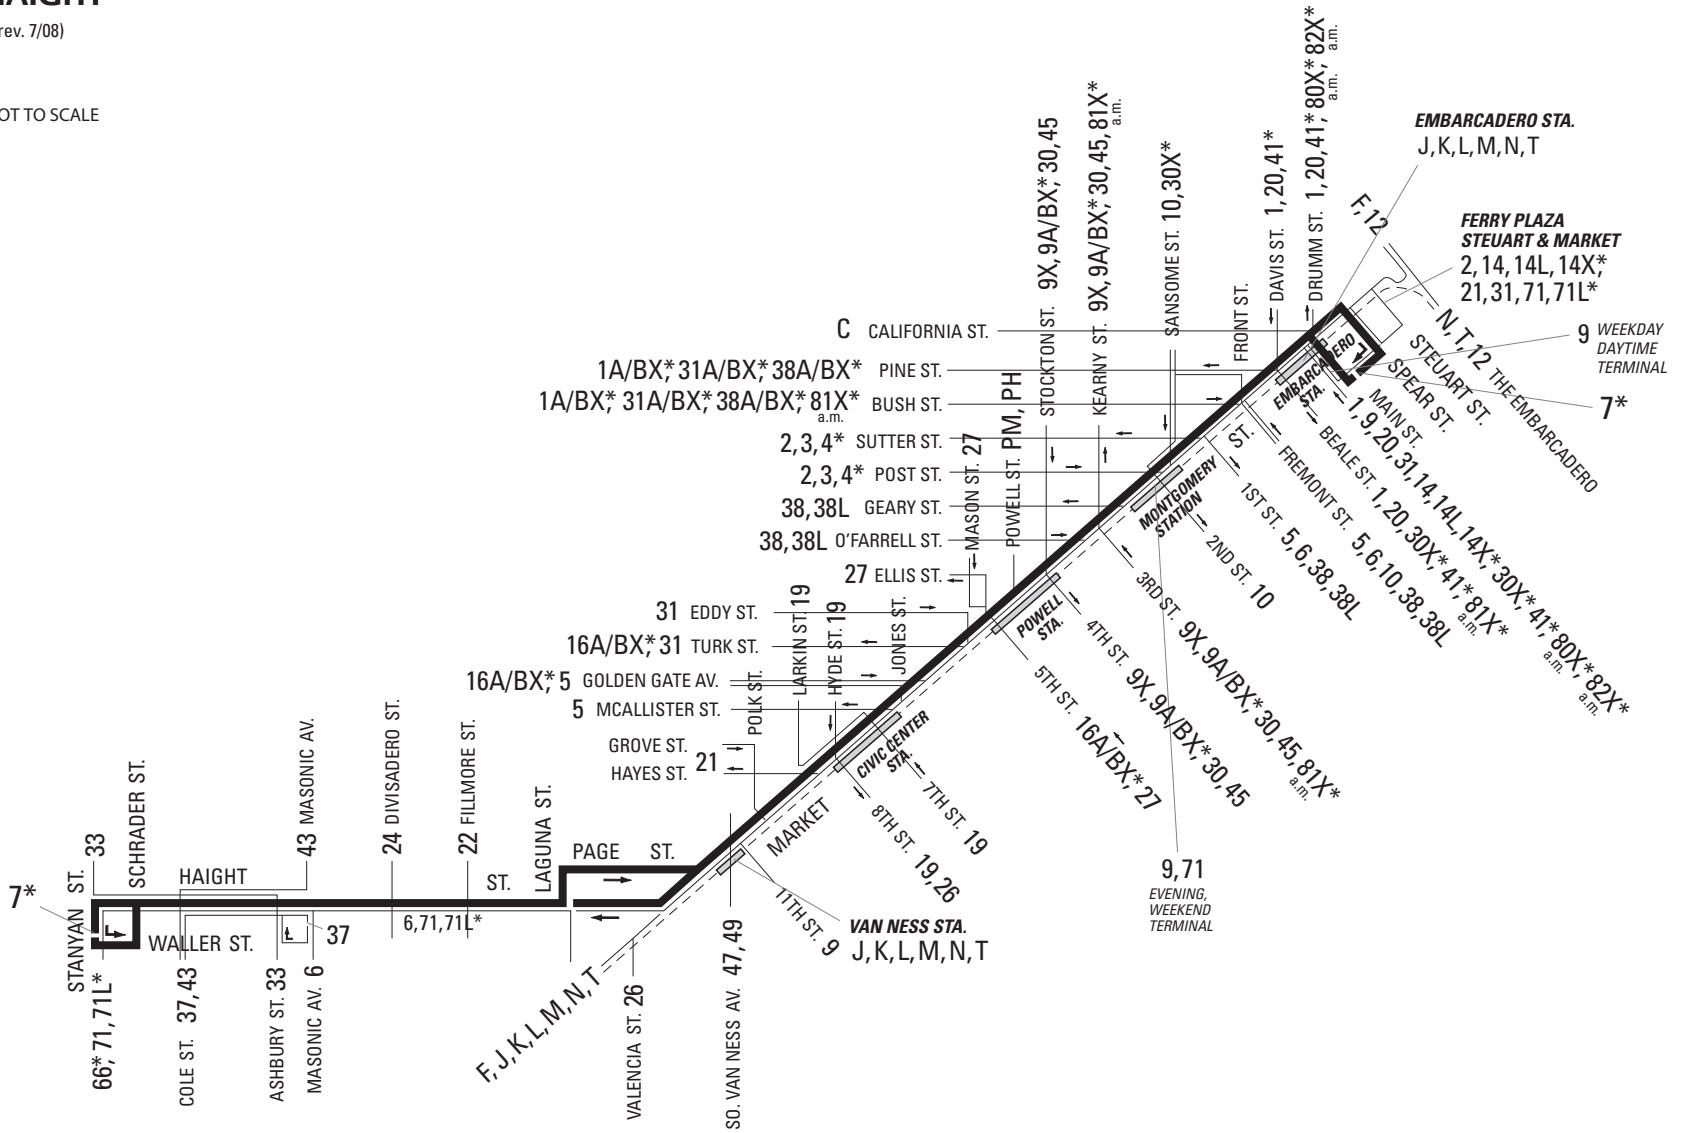

# LINE 7 HAIGHT

(rev. 7/08)

MAP NOT TO SCALE

\* WEEKDAY PEAK HOURS ONLY  
(76) – SUNDAYS, HOLIDAYS ONLY