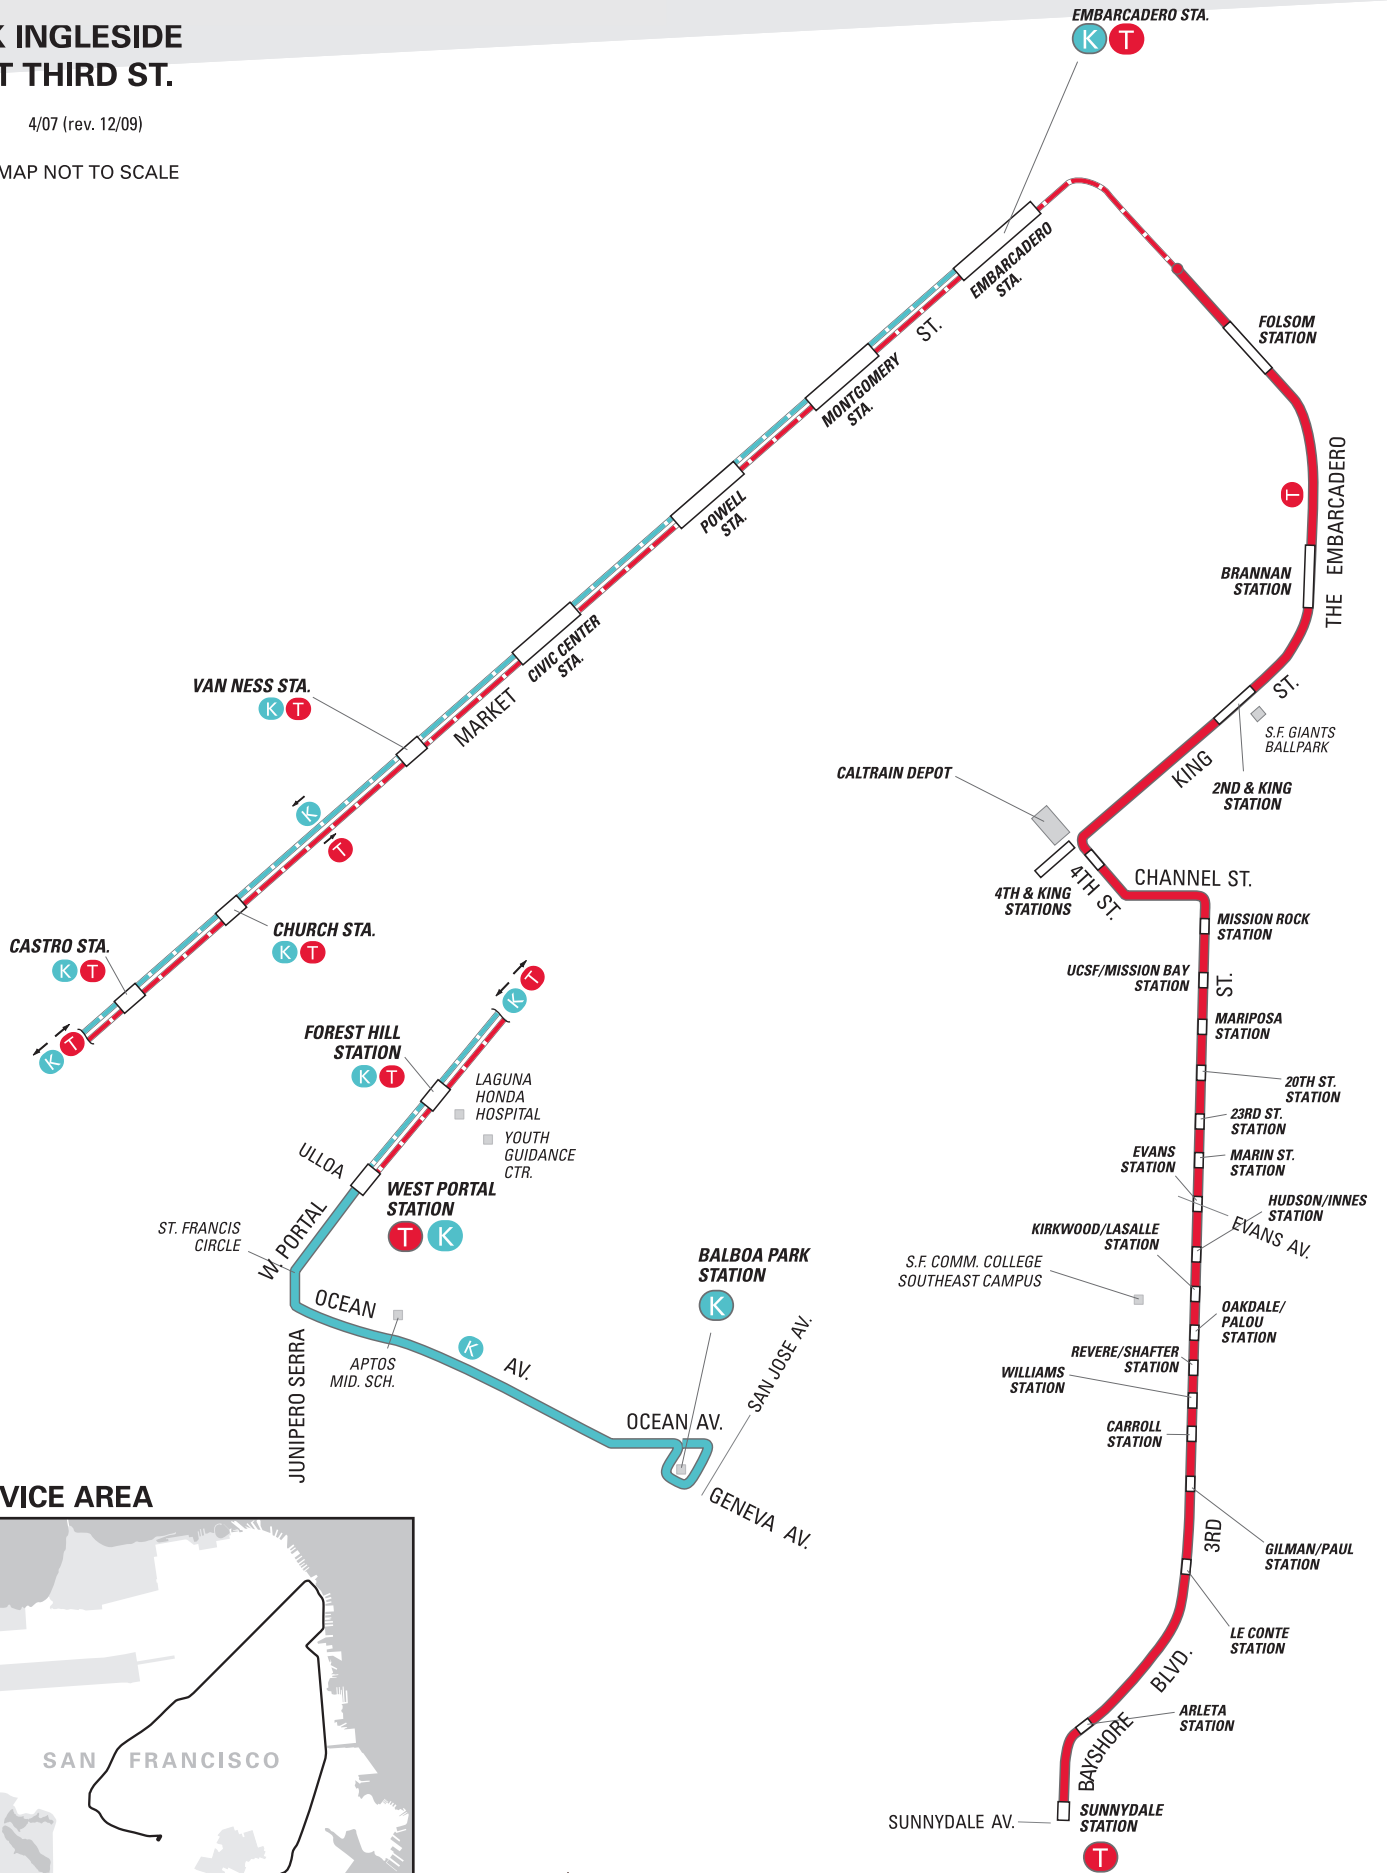

SAN FRANCISCO MUNICIPAL RAILWAY

**K INGLESIDE
T THIRD ST.**

4/07 (rev. 12/09)

MAP NOT TO SCALE

SERVICE AREA