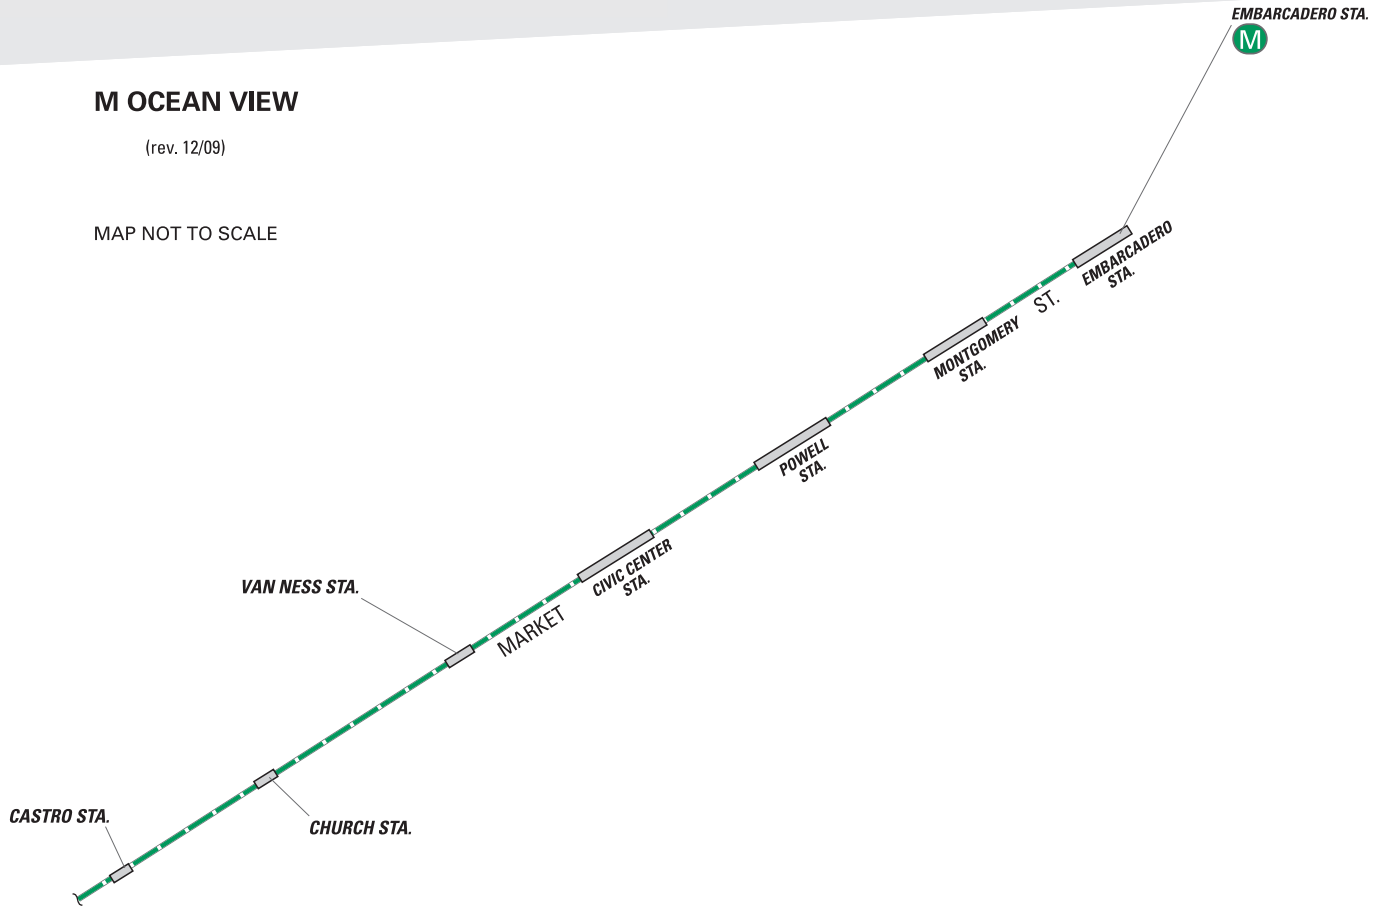

SAN FRANCISCO MUNICIPAL RAILWAY

M OCEAN VIEW

(rev. 12/09)

MAP NOT TO SCALE

SERVICE AREA