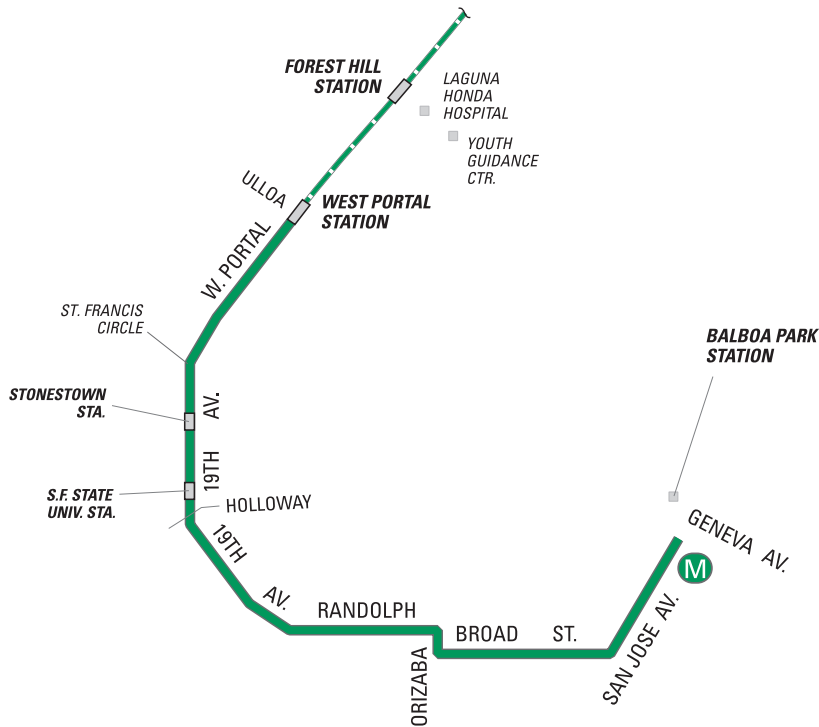

SAN FRANCISCO MUNICIPAL RAILWAY

M OCEAN VIEW

(rev. 12/09)

MAP NOT TO SCALE

SERVICE AREA