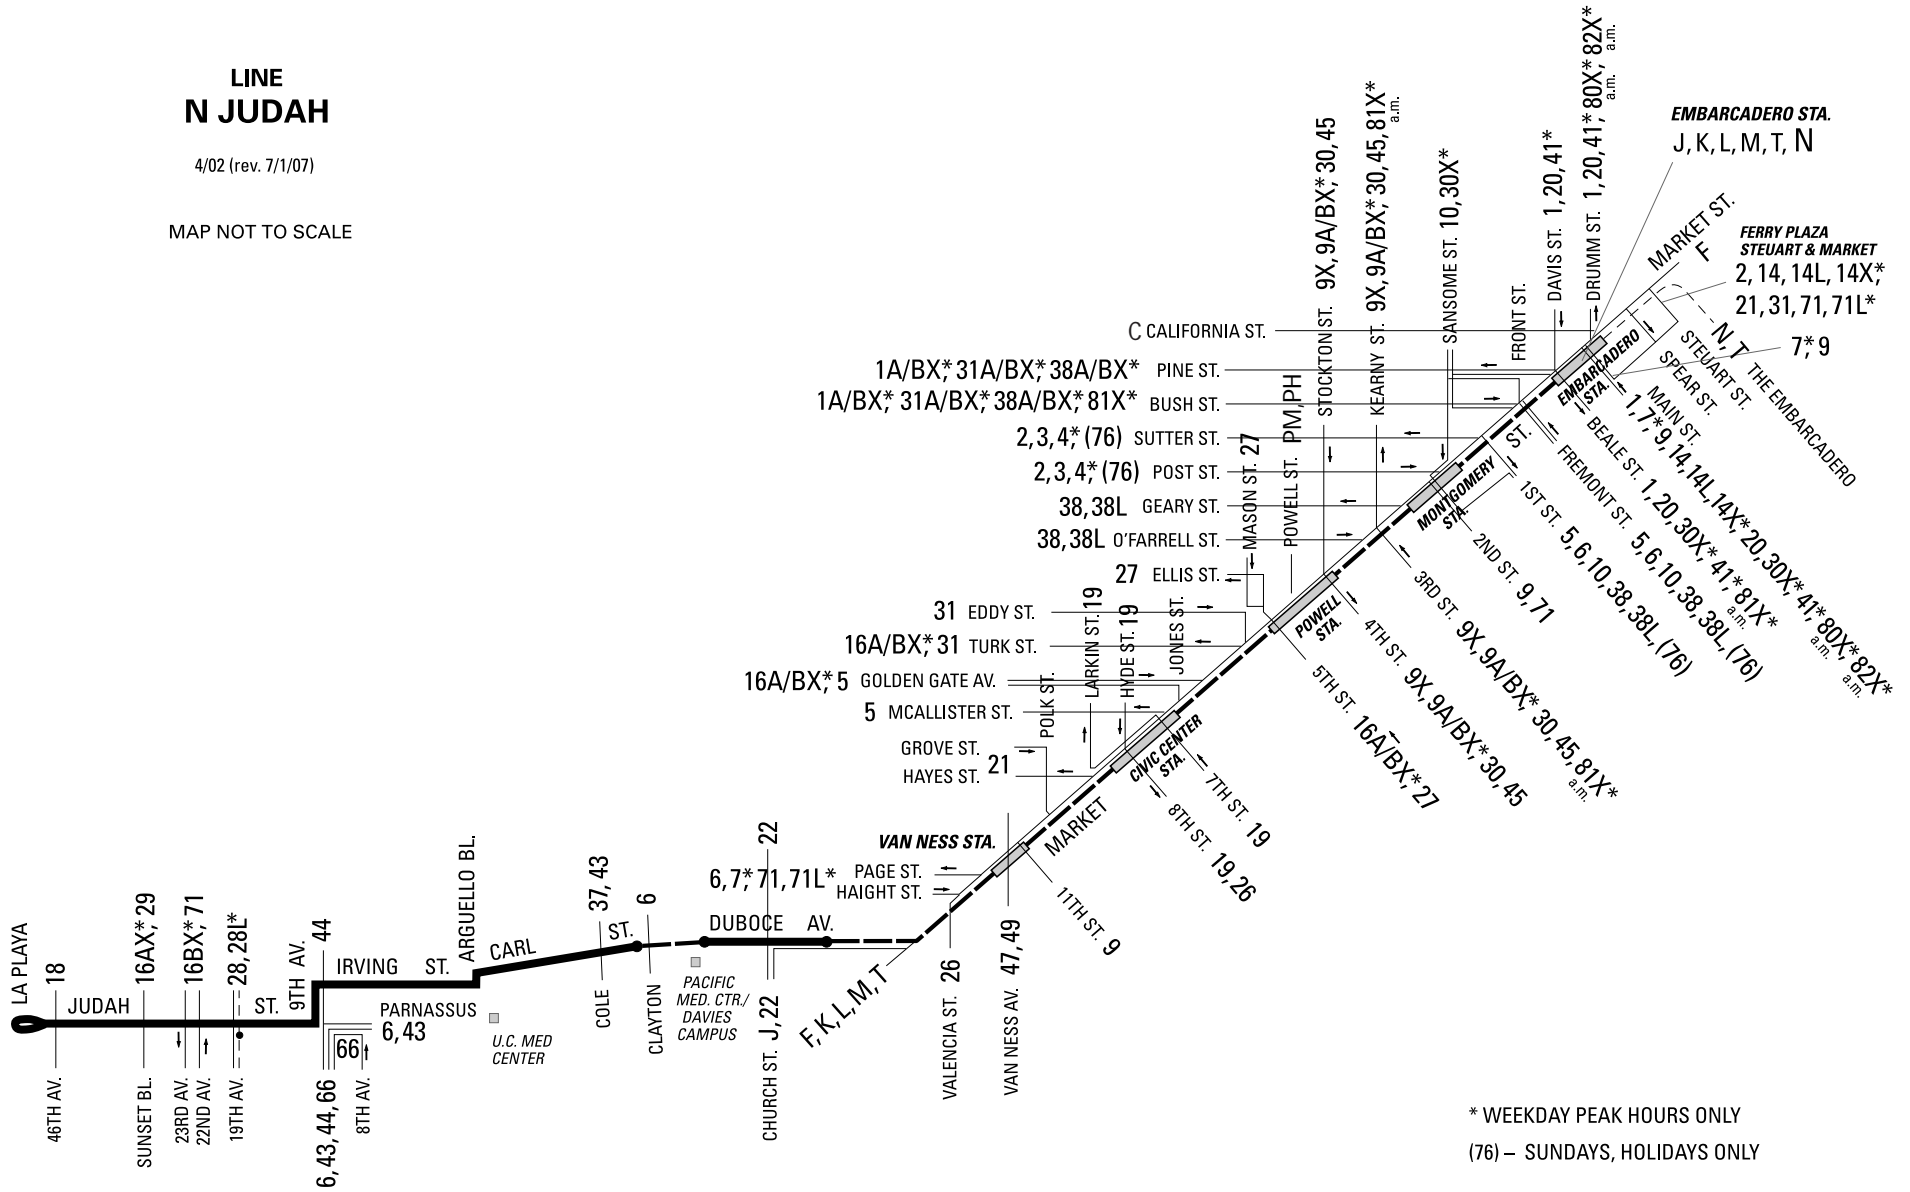

LINE N JUDAH

4/02 (rev. 7/1/07)

MAP NOT TO SCALE

* WEEKDAY PEAK HOURS ONLY
(76) – SUNDAYS, HOLIDAYS ONLY