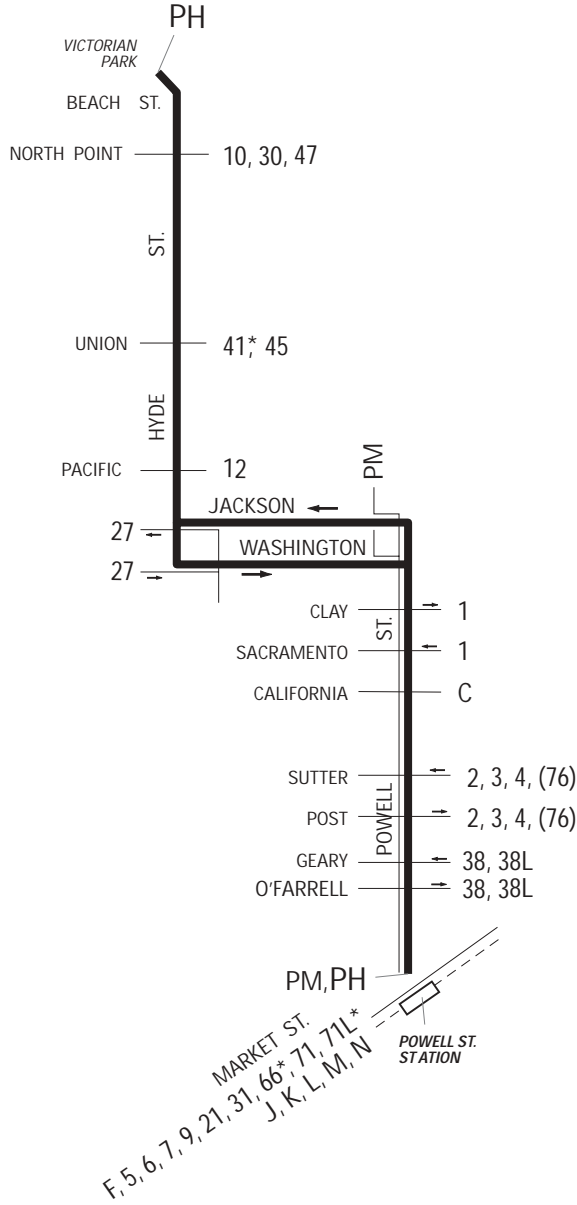

LINE POWELL-HYDE (PH)

2/02

MAP NOT TO SCALE

* WEEKDAY PEAK HOURS ONLY
(76): SUNDAYS & HOLIDAYS ONLY