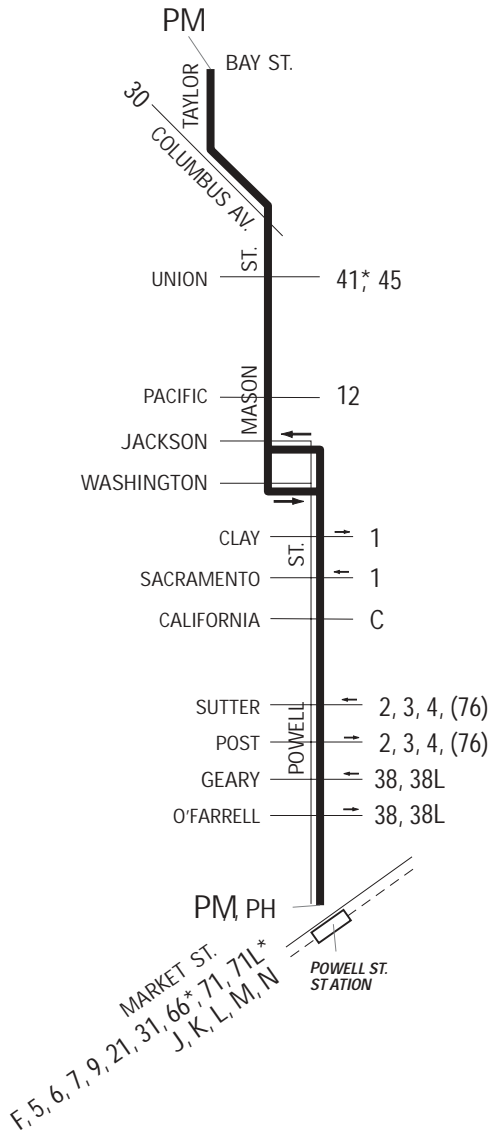

LINE POWELL-MASON (PM)

2/02

MAP NOT TO SCALE

* WEEKDAY PEAK HOURS ONLY
(76): SUNDAYS & HOLIDAYS ONLY