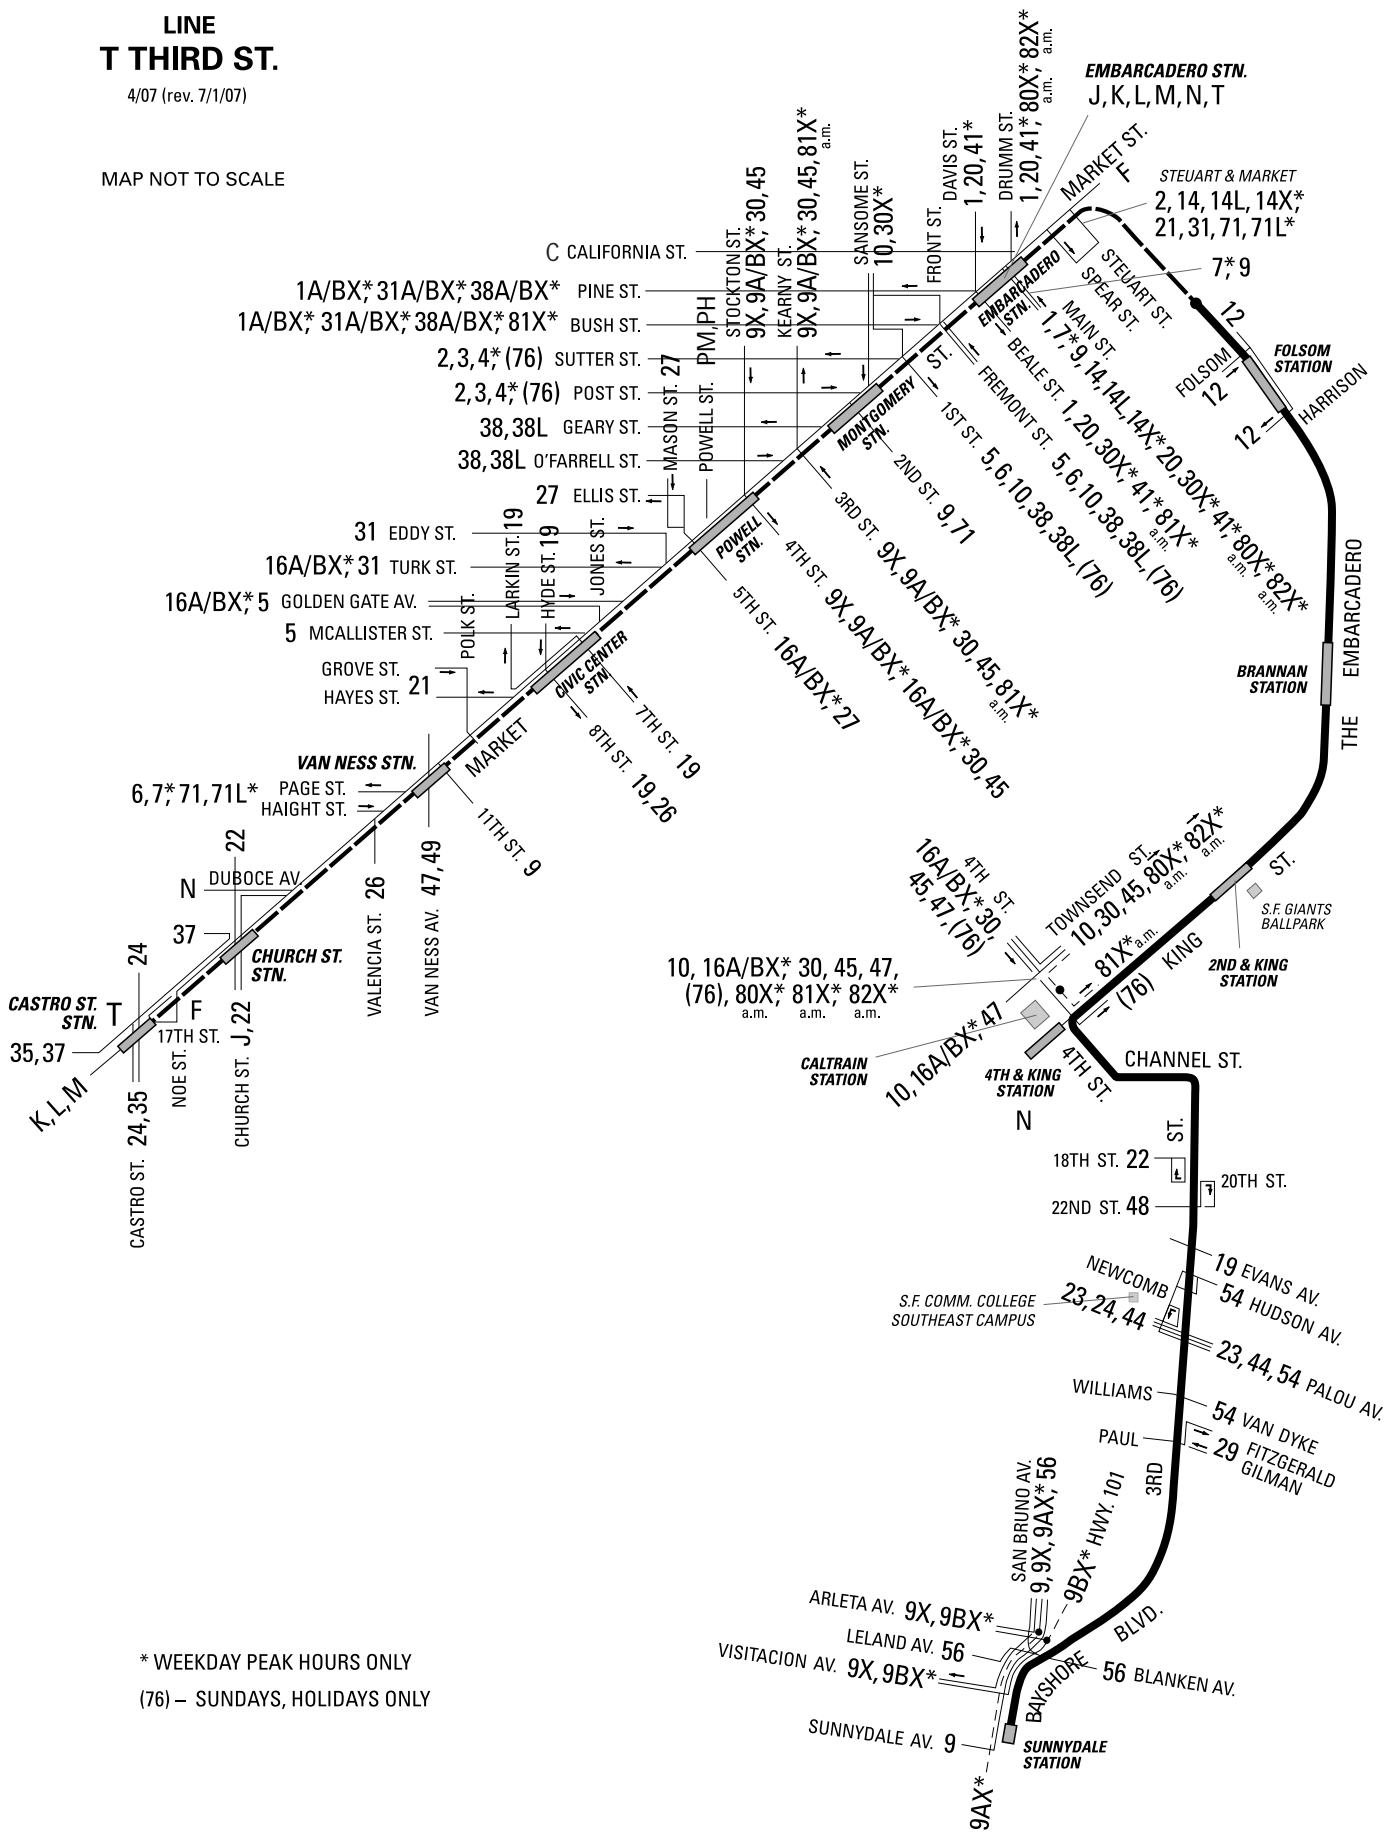

LINE T THIRD ST.

4/07 (rev. 7/1/07)

MAP NOT TO SCALE

* WEEKDAY PEAK HOURS ONLY
 (76) – SUNDAYS, HOLIDAYS ONLY