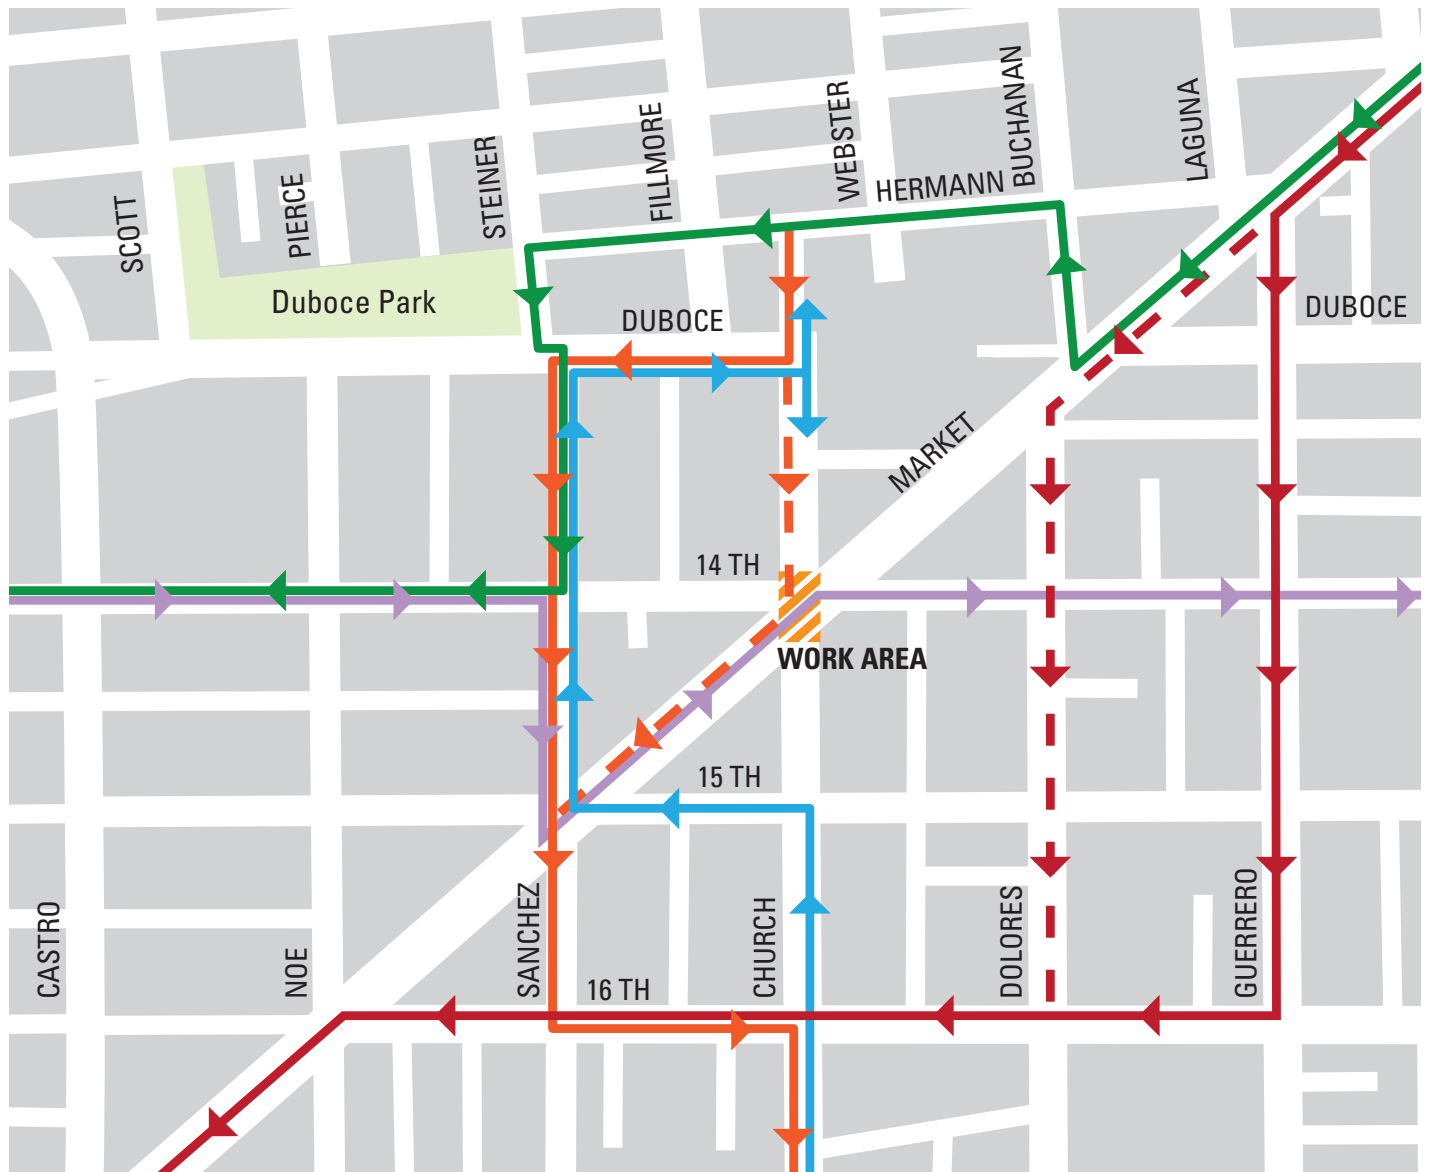

The Following detour routes have been established for westbound Market and north/south Church Street travel:

DETOUR 1

Primary Detour Routes (Red): Westbound Market to southbound Guerrero to westbound 16th, back to Market

DETOUR 2

Primary Detour Routes (Dotted red): Westbound Market to southbound Dolores to westbound 16th, back to Market

DETOUR 3

14th St Detour (Green): Westbound Market to northbound Buchanan to westbound Hermann to southbound Steiner, cross Duboce on Sanchez and to 14th Street

DETOUR 4

Church Street Detours (Blue) Northbound Church, west on 15th, north on Sanchez, east on Duboce, back to Church

DETOUR 5

SOUTHBOUND (Orange): Church, west on Duboce, south on Sanchez, cross Market, then east on 16th St, and back to Church

DETOUR 6

SOUTHBOUND ALTERNATE (Dotted orange): Church, west on Market, (join detour 5), south on Sanchez, cross Market, then east on 16th St, and back to Church

DETOUR 7

EASTBOUND (Purple): 14th east, Sanchez south, Market east and back to 14th St east