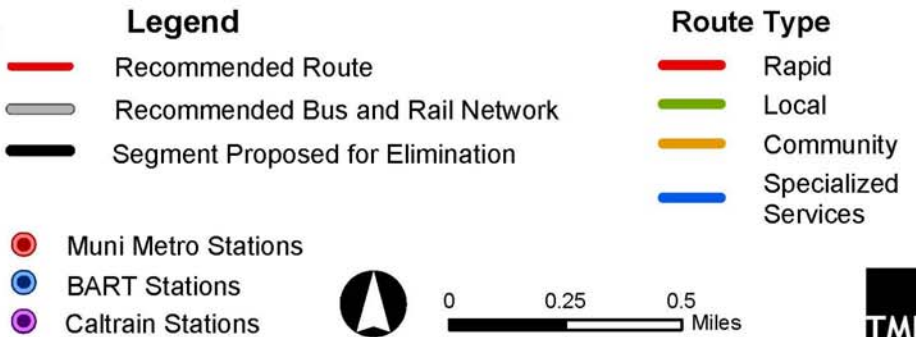

Line F - Market & Wharves Recommended Route Alignment

*Only the showcased route and related routes are shown in color. The rest of the recommended network is shown in gray.

SFMTA Municipal Transportation Agency