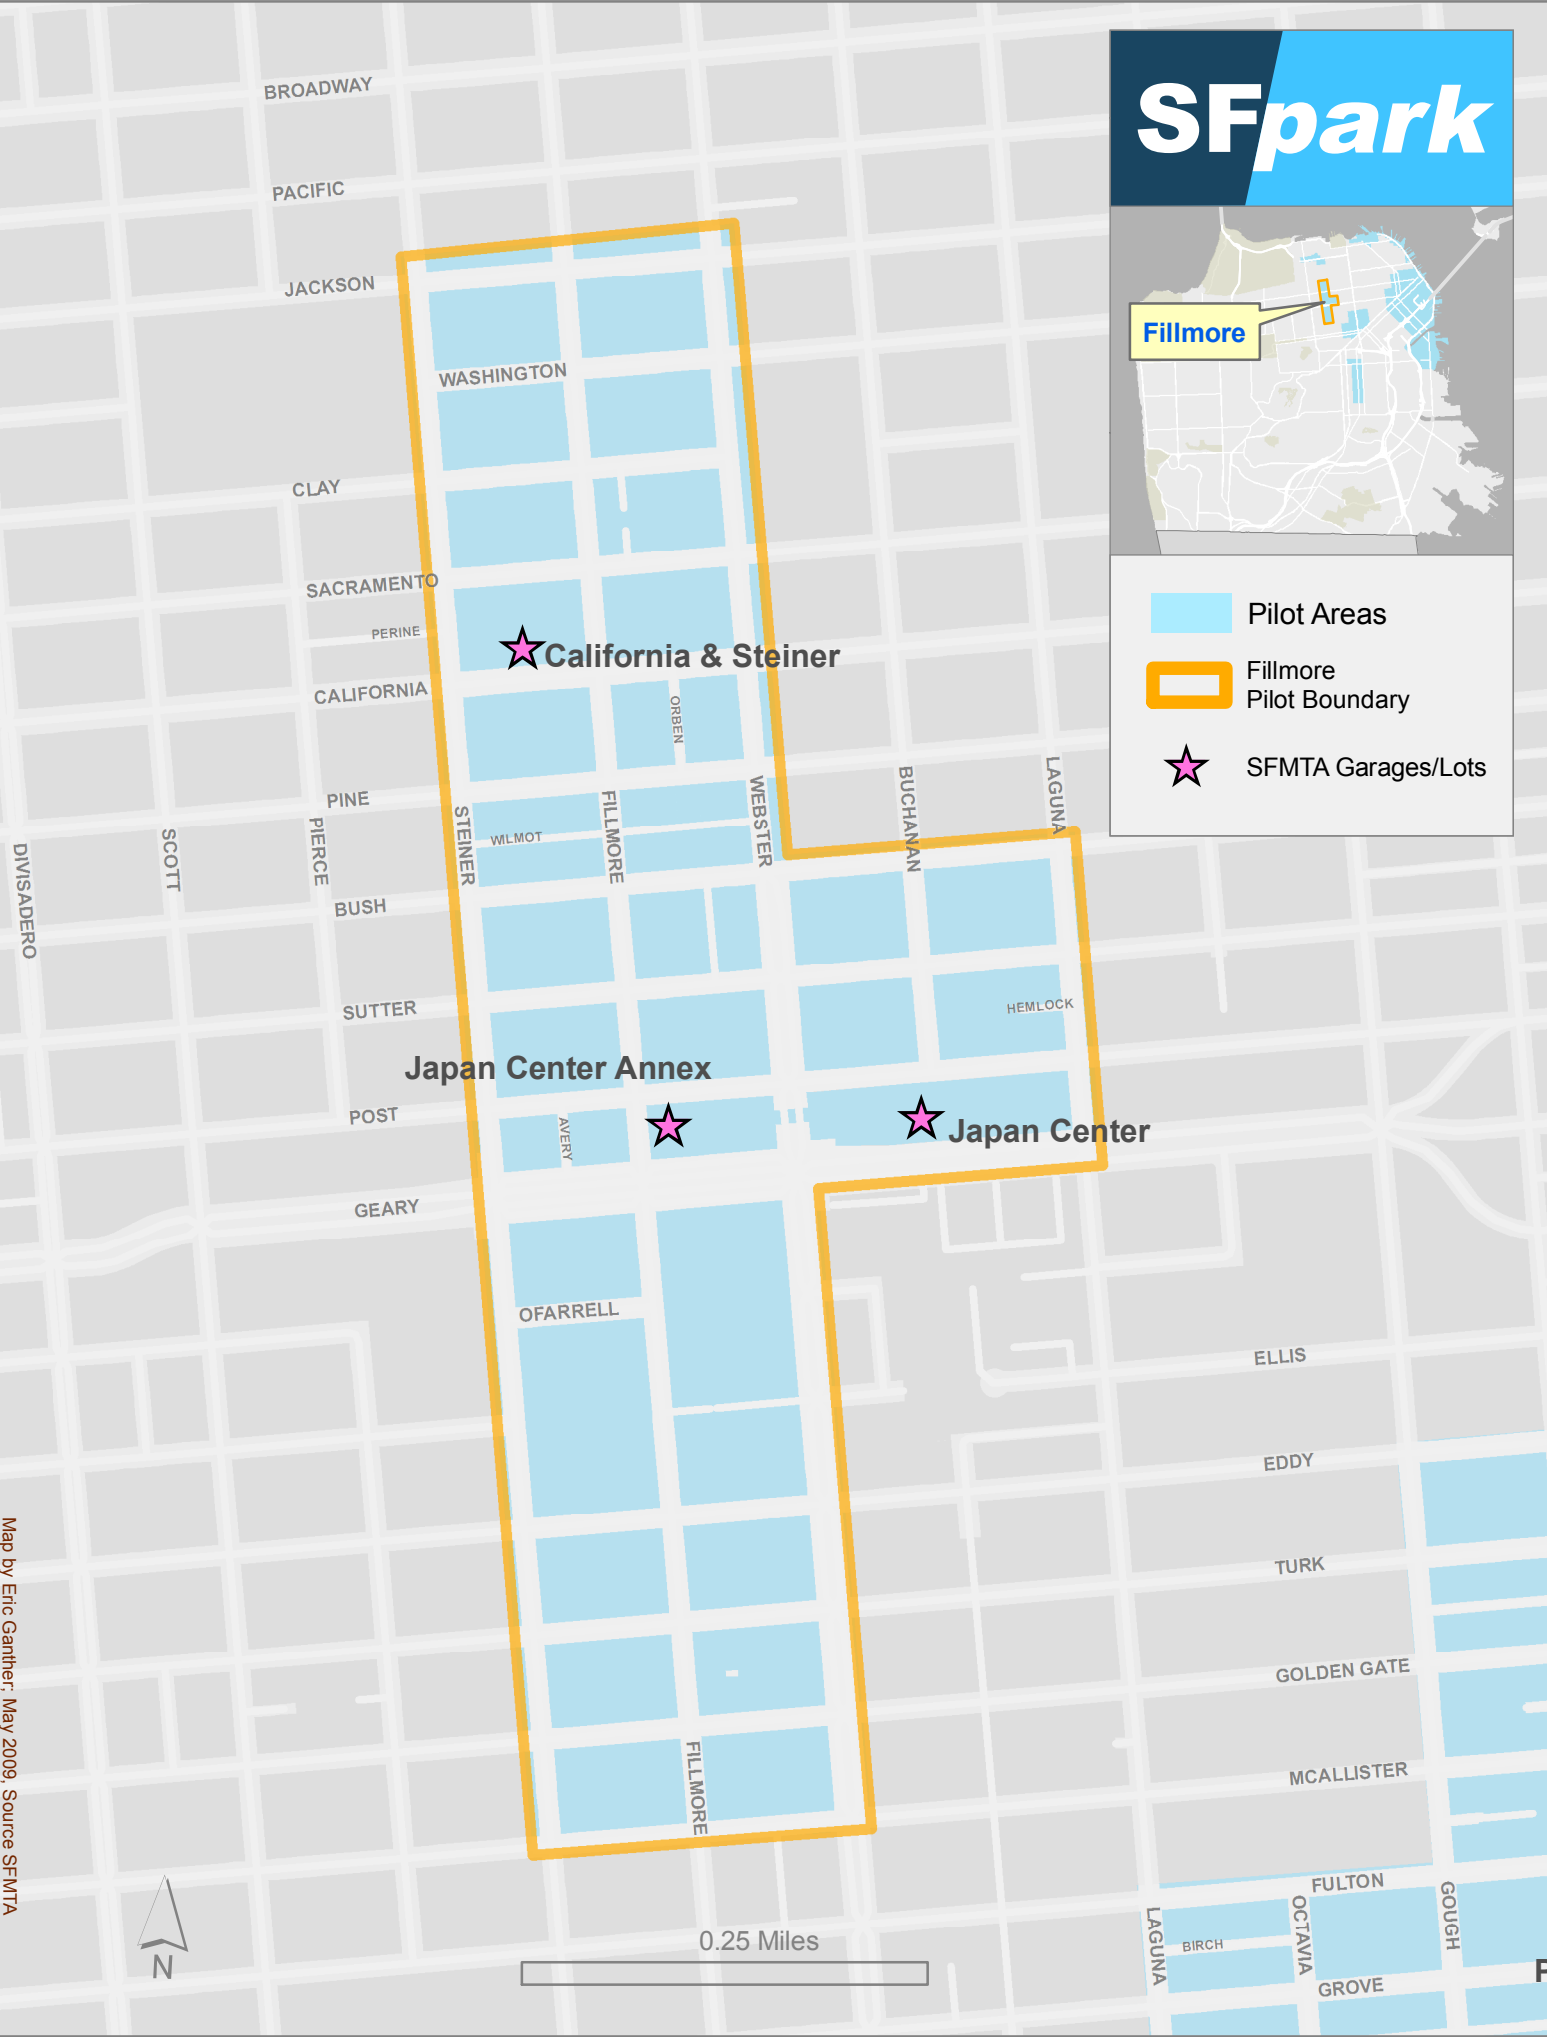

SFpark

-  Pilot Areas
-  Fillmore Pilot Boundary
-  SFMTA Garages/Lots

0.25 Miles

Map by Eric Ganther, May 2009, Source SFMTA