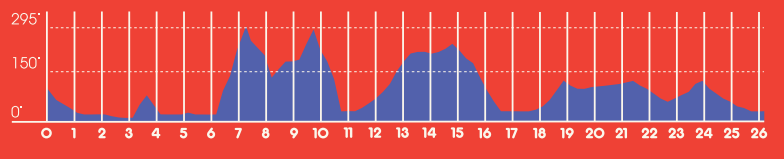

RACE COURSE MAP

NIKE WOMEN'S MARATHON

A RACE TO BENEFIT THE LEUKEMIA & LYMPHOMA SOCIETY

ON COURSE LOCATIONS

- Nike+ PowerSong DJ Station (various locations)
- Run Like a Girl (various locations)
- Entertainment (various locations)
- Aid Stations and First Aid (various locations)
- Family Cheer Stations (various locations)
- TNT Cheer Stations (various locations)
- Coat Check (mile 2.3)
- Runner/Spectator Bus Stop (Union Square and AT&T Park)
- TNT Bus Stop (various locations)
- Spectator Cheer Bus Stop (various locations)
- Photo Opportunity (mile 6.2 and 7.3)
- Luna Bar (various locations)
- Luna Moons (various locations)
- Kaiser Permanente (mile 8.5)
- Bananas from Safeway (mile 11.2)
- Safeway Marina Safeway Cheer Station (mile 4)
- Safeway Powersurge (between miles 10.8 and 13.2)
- Ghirardelli Chocolate (various locations)
- Gatorade Endurance Formula (at each Aid Station)

FINISH
GREAT HIGHWAY
Lady Foot Locker

APPROXIMATE MILEAGE CROSS STREETS

MILE 1	Washington and Drumm	MILE 14	Transverse and Overlook
MILE 2	Embarcadero and Bay	MILE 15	MLK Drive and Metson
MILE 3	Beach and Hyde	MILE 16	MLK Drive and Lincoln Way
MILE 4	Marina and Buchanan	MILE 17	Great Highway and Ortega
MILE 5	Mason and East Beach	MILE 18	Great Highway and Cutler
MILE 6	Chrissy Field Road and Mason	MILE 19	Skyline and Harding
MILE 7	Lincoln Blvd and Kobbe	MILE 20	Lake Merced and Everglade
MILE 8	El Camino Del Mar and 26th	MILE 21	Lake Merced and Higuera
MILE 9	Clement and 36th	MILE 22	John Muir and Bridge Parking Lot
MILE 10	Point Lobos and Great Highway	MILE 23	John Muir and Skyline
MILE 11	JFK Drive and Bernice Rodgers	MILE 24	Great Highway and Zoo
MILE 12	JFK Drive and 30th	MILE 25	Great Highway and Pacheco
MILE 13	JFK Drive and Rose Garden	MILE 26	Great Highway and Lincoln Way