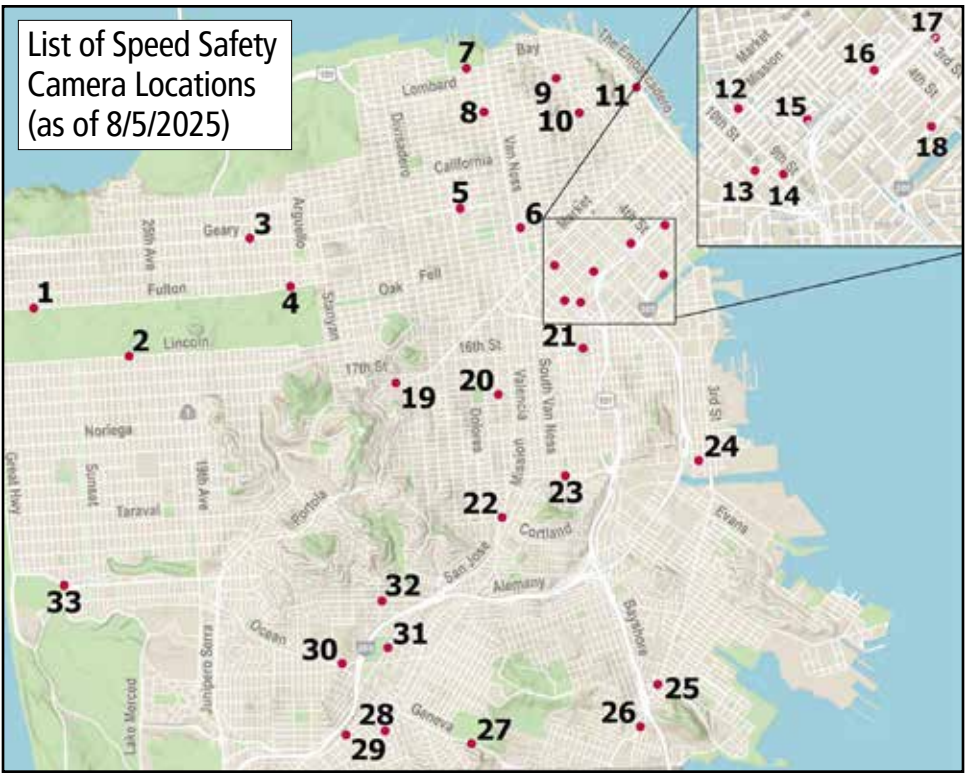

Excessive speeding is the leading cause of death and serious injury on San Francisco's streets. Speed safety cameras are an important tool that will help make streets safer for everyone. These cameras are located at 33 locations across the city (see reverse for map).

Vehicles traveling 11mph or over the speed limit will receive a speeding ticket. Discounts are available to those who qualify.

For more information, visit **[SFMTA.com/SpeedCameras](https://www.sfmta.com/SpeedCameras)** or call 311.

**List of Speed Safety Camera Locations
(as of 8/5/2025)**

ID	STREET SEGMENT
1	Fulton Street from 42nd to 43rd Ave
2	Lincoln Way from 27th to 28th Ave
3	Geary Blvd from 7th to 8th Ave
4	Fulton St from 2nd Ave to Arguello Blvd
5	Geary Blvd from Webster to Buchanan St
6	Turk St from Van Ness Ave to Polk St
7	Bay St from Octavia to Gough St
8	Franklin St from Union to Green St
9	Columbus Ave from Lombard to Greenwich St
10	Broadway from Powell to Stockton St
11	The Embarcadero from Green to Battery St
12	Mission St from 8th to 9th St
13	10th St from Harrison to Folsom St
14	9th St from Bryant to Harrison St
15	7th St from Harrison to Folsom St
16	Harrison St from 4th to 5th St
17	Bryant St from 2nd to 3rd St
18	King St (EB only) from 4th to 5th St
19	Market St from Danvers to Douglass St

ID	STREET SEGMENT
20	Guerrero St from 19th to 20th St
21	16th St from Bryant St to Potrero Ave
22	San Jose Ave from 29th to 30th St
23	Cesar Chavez St from Folsom to Harrison St
24	Cesar Chavez St from Indiana to Tennessee St
25	3rd St (NB only) from Key to James-town Ave
26	Bayshore Blvd (SB only) from 101 off-ramp to Tunnel Ave
27	Geneva Ave from Prague St to Brookdale Ave
28	Mission St from Ottawa Ave to Allison St
29	Alemany Blvd from Farragut to Naglee Ave
30	Ocean Ave from Frida Kahlo Way to Howth St
31	San Jose Ave from Santa Ynez to Ocean Ave
32	Monterey Blvd from Edna to Congo St
33	Sloat Blvd from 41st Ave to Skyline Blvd