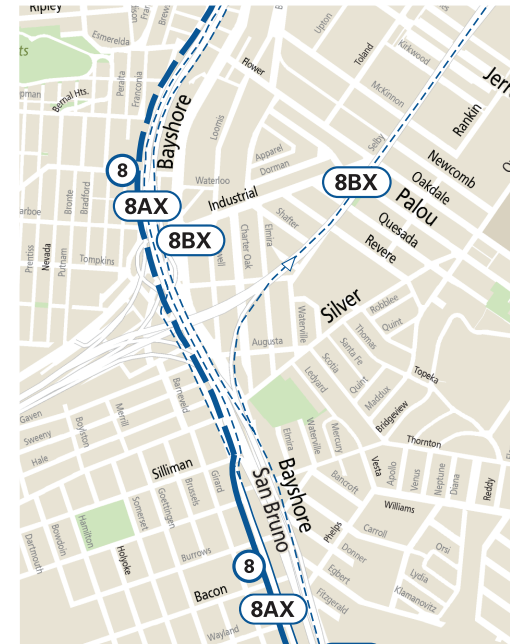

8 Bayshore & 8AX/8BX Expresses

effective 4/16/22

Downtown, Chinatown & North Terminals

8 Bayshore & 8AX/8BX Expresses

Effective 4/16/22

101 & 280 Freeways

Visitation Valley, San Bruno Ave, Bayshore Blvd, & Southern Terminals

8 & 8BX Terminal
City College
Stop ID #15926

Legend
— Nonstop

8AX Terminal
Geneva & Schwerin
Stop ID #17522