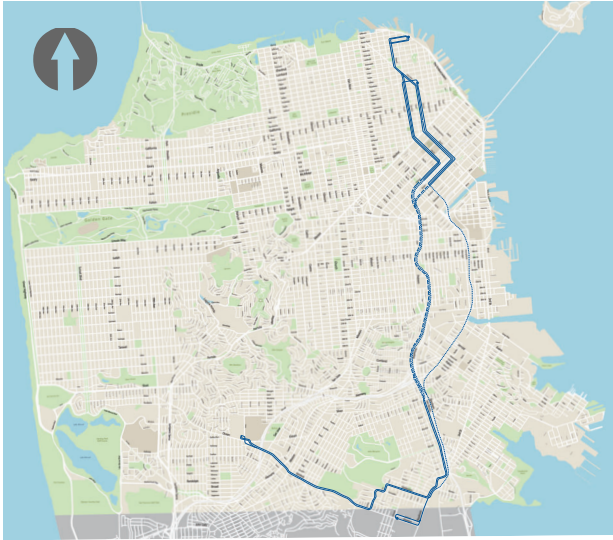

8 Bayshore & 8AX/8BX Expresses

effective 4/16/22

Downtown, Chinatown & North Terminals

8 Bayshore & 8AX/8BX Expresses

Effective 4/16/22

101 & 280 Freeways

Visitation Valley, San Bruno Ave, Bayshore Blvd, & Southern Terminals

8 & 8BX Terminal
City College
Stop ID #15926

Legend
— Nonstop

8AX Terminal
Geneva & Schwerin
Stop ID #17522