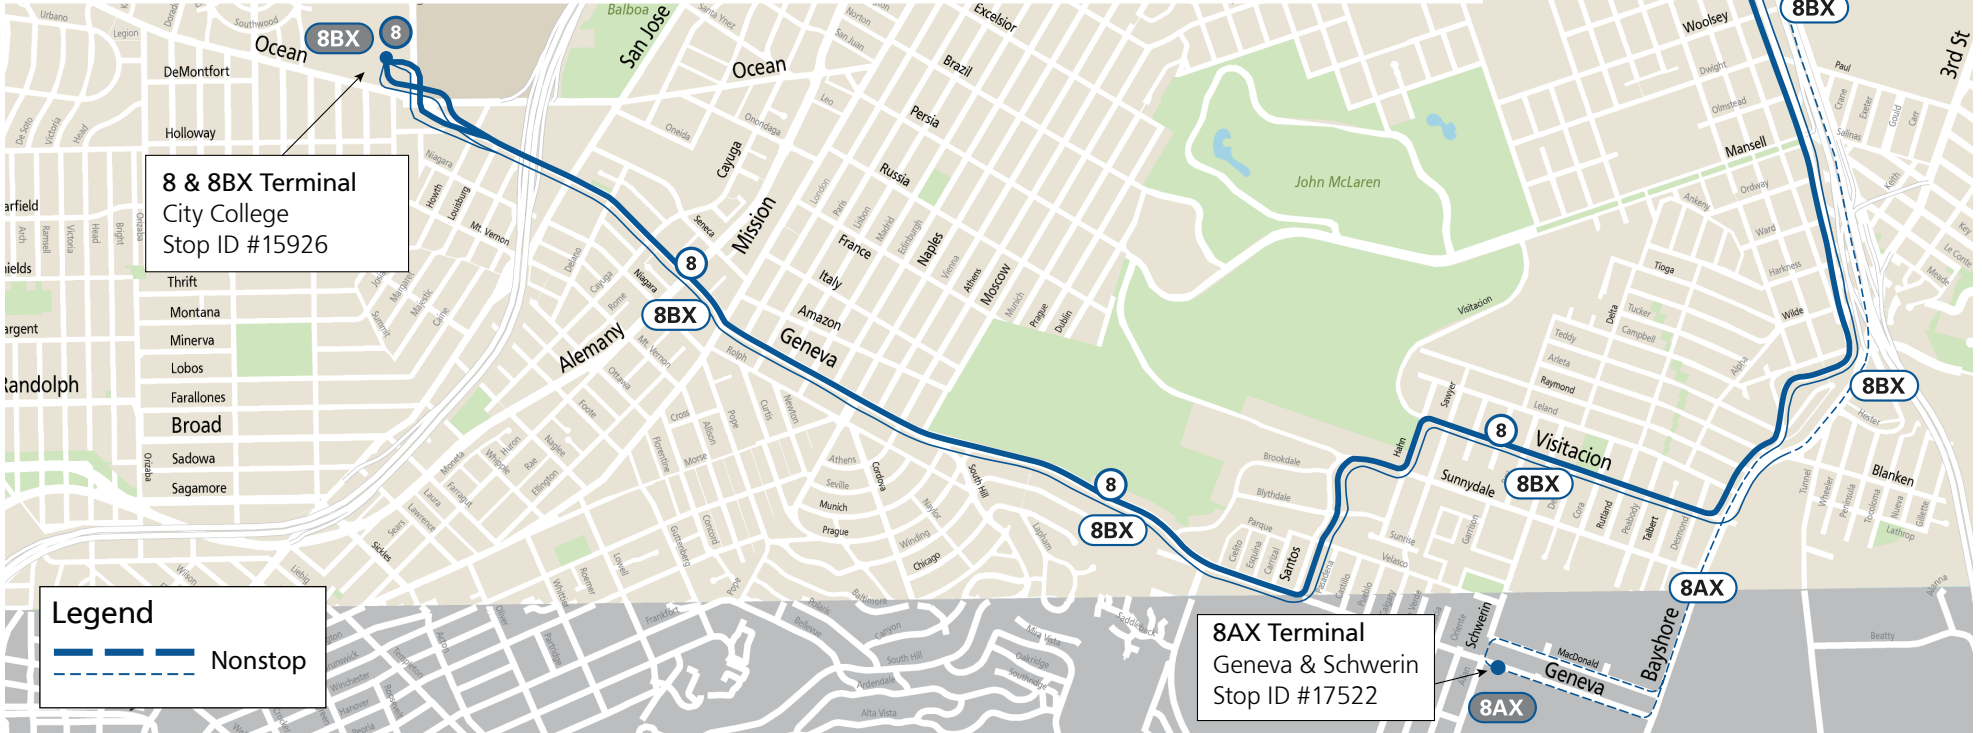

8 Bayshore & 8AX/8BX Expresses

effective 4/16/22

Downtown, Chinatown & North Terminals

8 Bayshore & 8AX/8BX Expresses

Effective 4/16/22

101 & 280 Freeways

Visitation Valley, San Bruno Ave, Bayshore Blvd, & Southern Terminals

8 & 8BX Terminal
City College
Stop ID #15926

Legend
— Nonstop

8AX Terminal
Geneva & Schwerin
Stop ID #17522