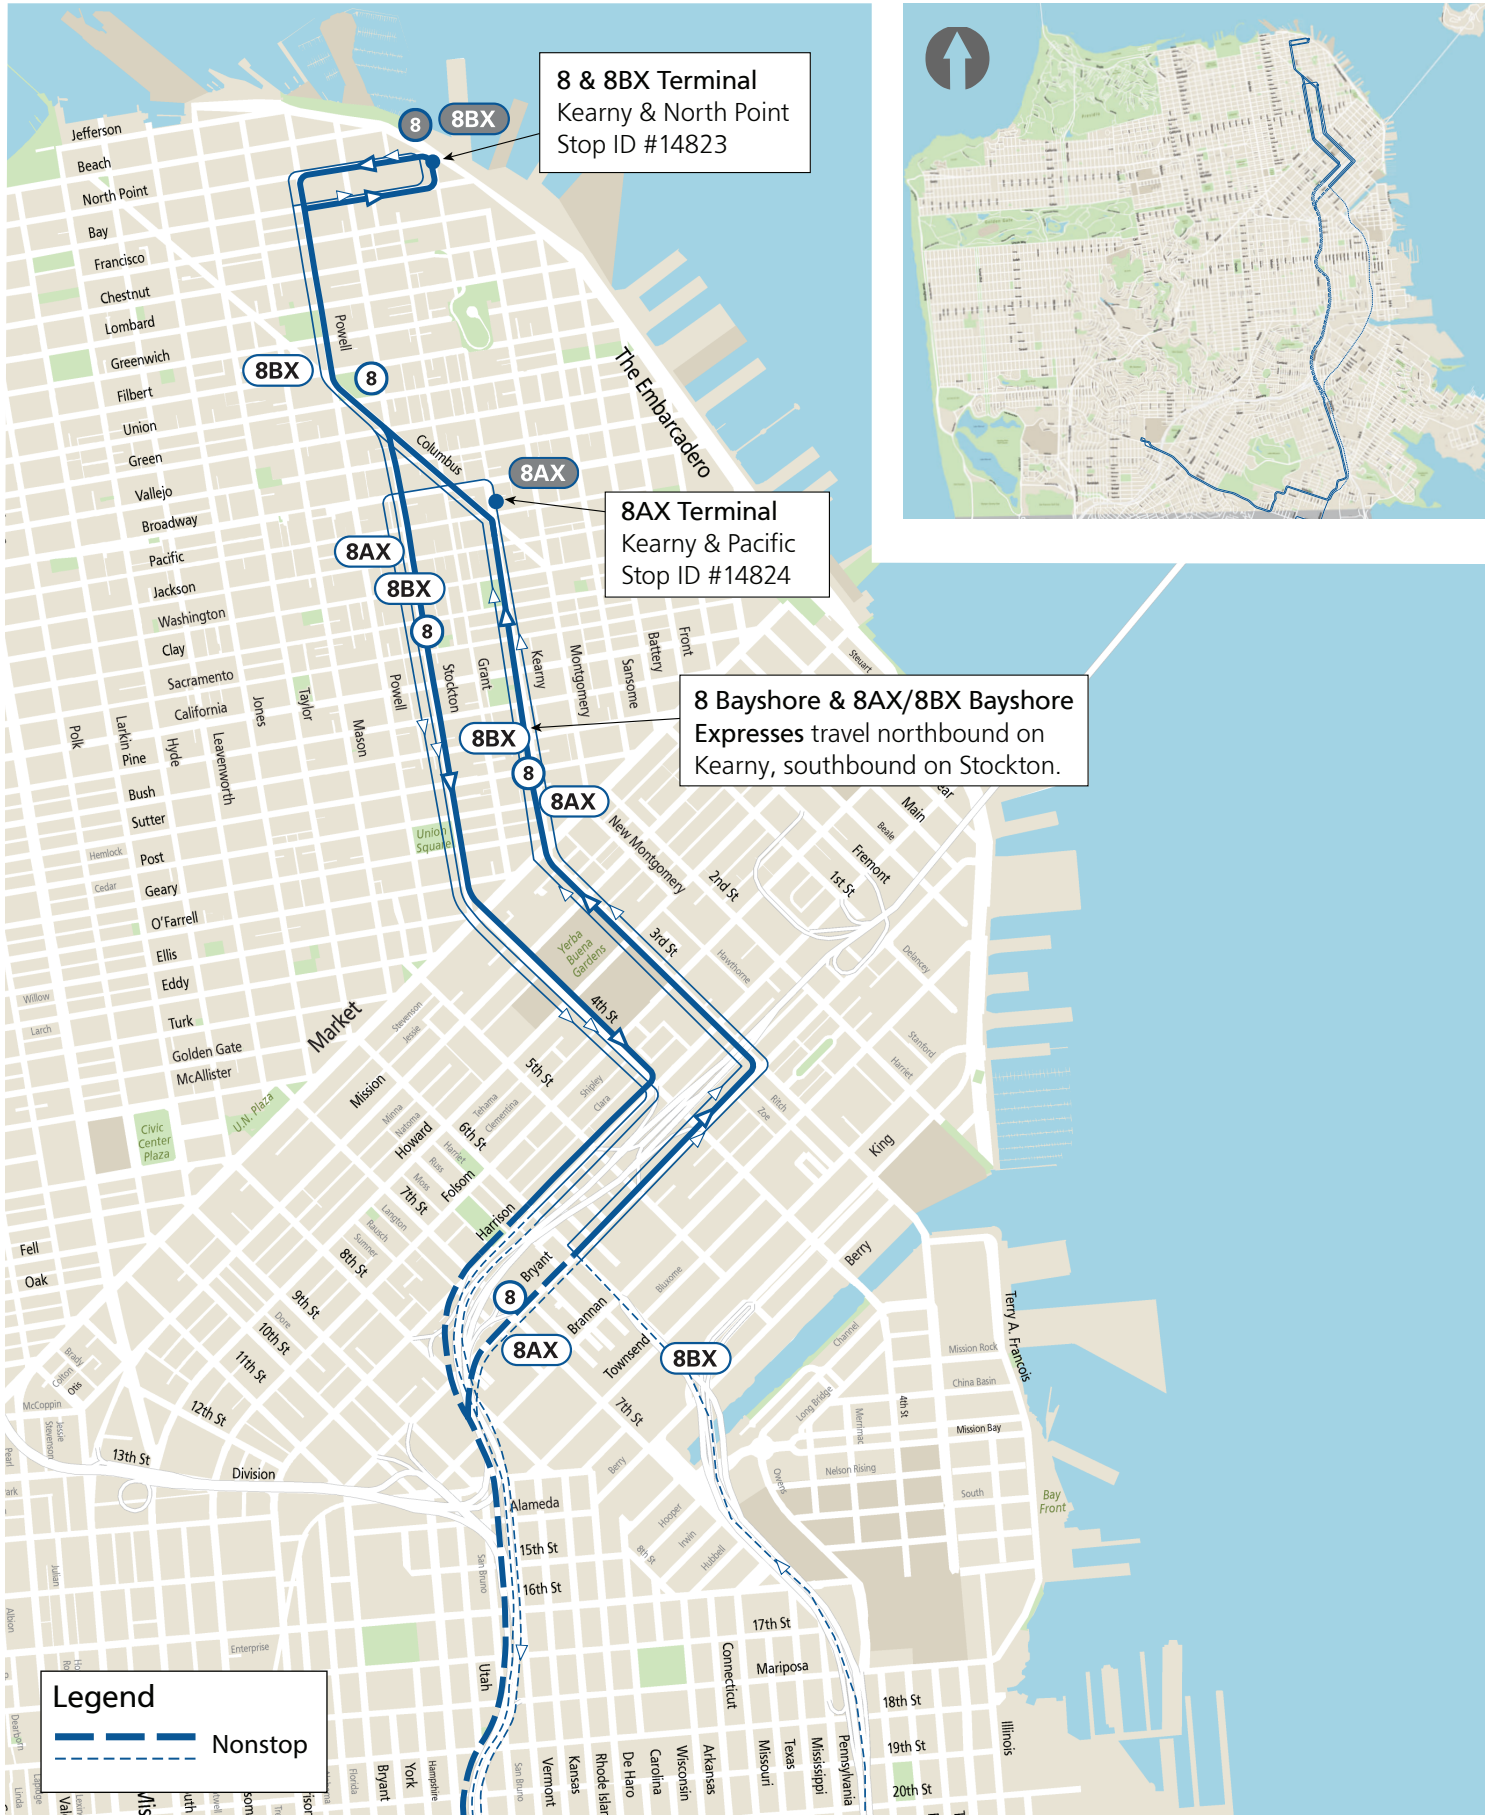

8 Bayshore & 8AX/8BX Expresses

effective 4/16/22

Downtown, Chinatown & North Terminals

8 Bayshore & 8AX/8BX Expresses

Effective 4/16/22

101 & 280 Freeways

Visitation Valley, San Bruno Ave, Bayshore Blvd, & Southern Terminals

8 & 8BX Terminal
City College
Stop ID #15926

Legend
— Nonstop

8AX Terminal
Geneva & Schwerin
Stop ID #17522