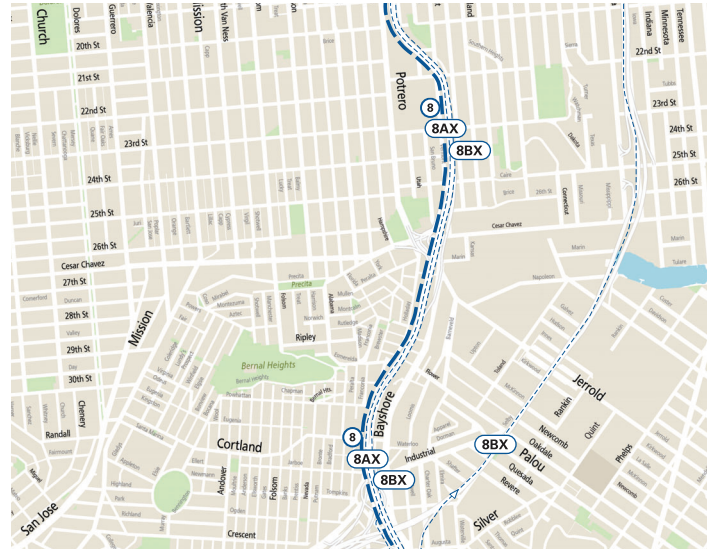

8 Bayshore & 8AX/8BX Expresses

effective 4/16/22

Downtown, Chinatown & North Terminals

8 Bayshore & 8AX/8BX Expresses

Effective 4/16/22

101 & 280 Freeways

Visitation Valley, San Bruno Ave, Bayshore Blvd, & Southern Terminals

8 & 8BX Terminal
City College
Stop ID #15926

Legend
— Nonstop

8AX Terminal
Geneva & Schwerin
Stop ID #17522