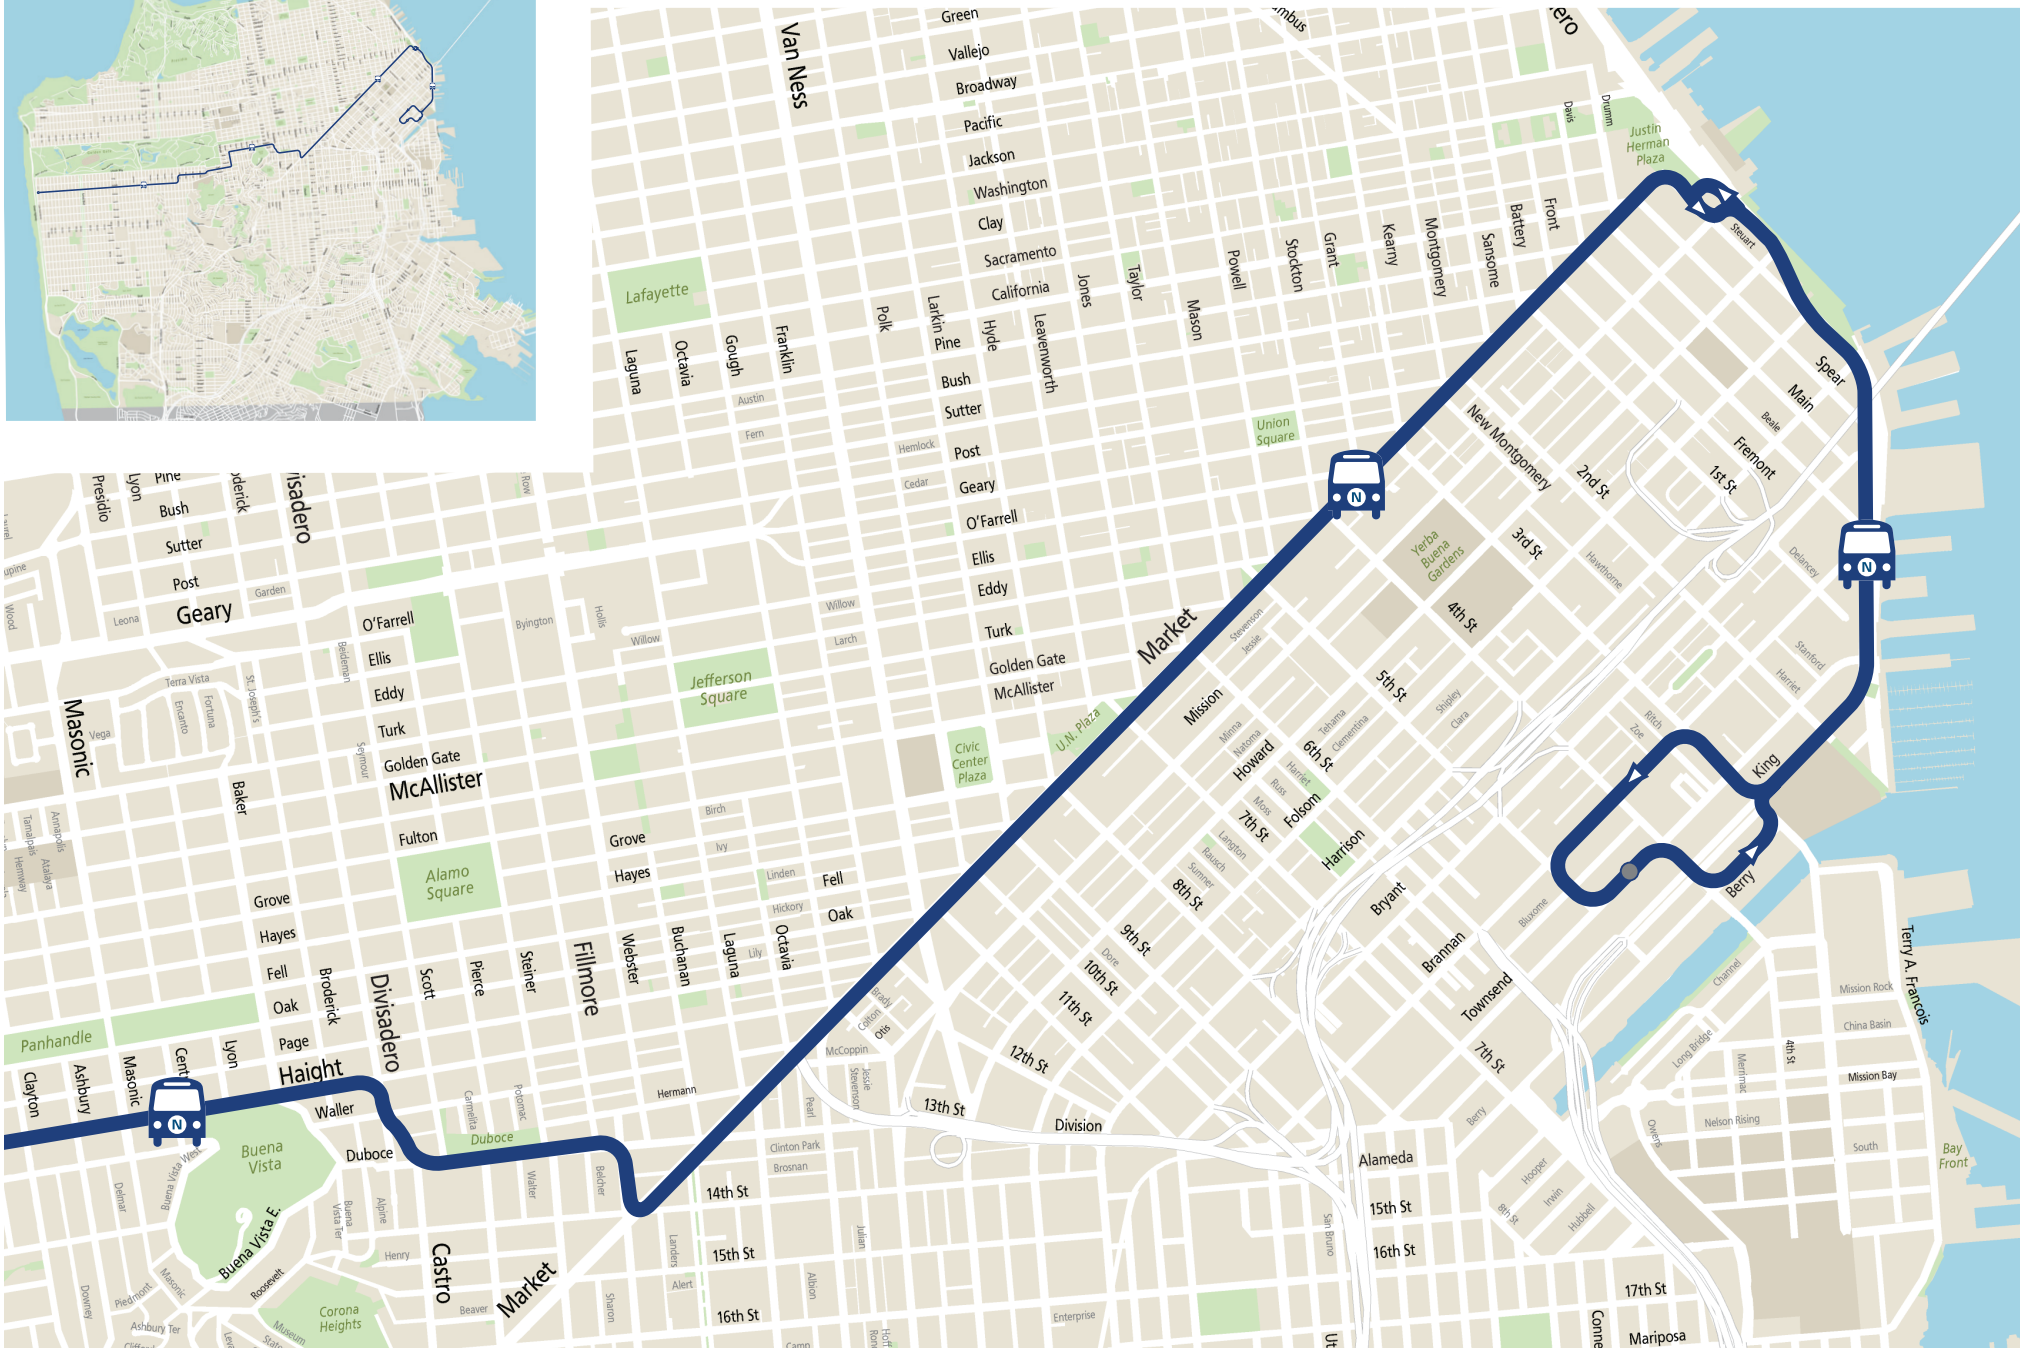

N-Judah Bus - Early Morning and Late Evening

effective 7/9/22

Market St to Downtown and 4th & Townsend (Caltrain)

N-Judah Bus - Early Morning and Late Evening

effective 7/9/22

Inner Sunset to Market

Judah Street to Ocean Beach