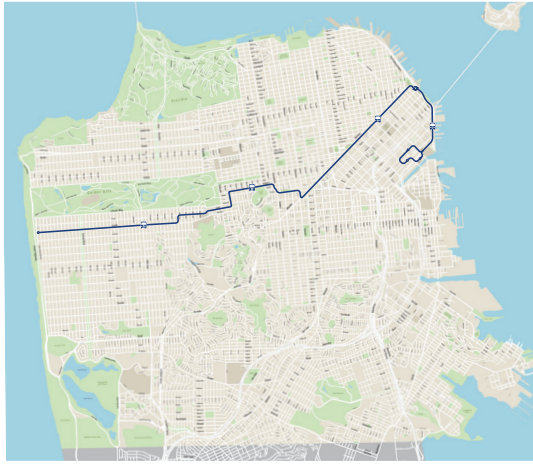

N-Judah Bus - Early Morning and Late Evening

effective 7/9/22

Market St to Downtown and 4th & Townsend (Caltrain)

N-Judah Bus - Early Morning and Late Evening

effective 7/9/22

Inner Sunset to Market

Judah Street to Ocean Beach