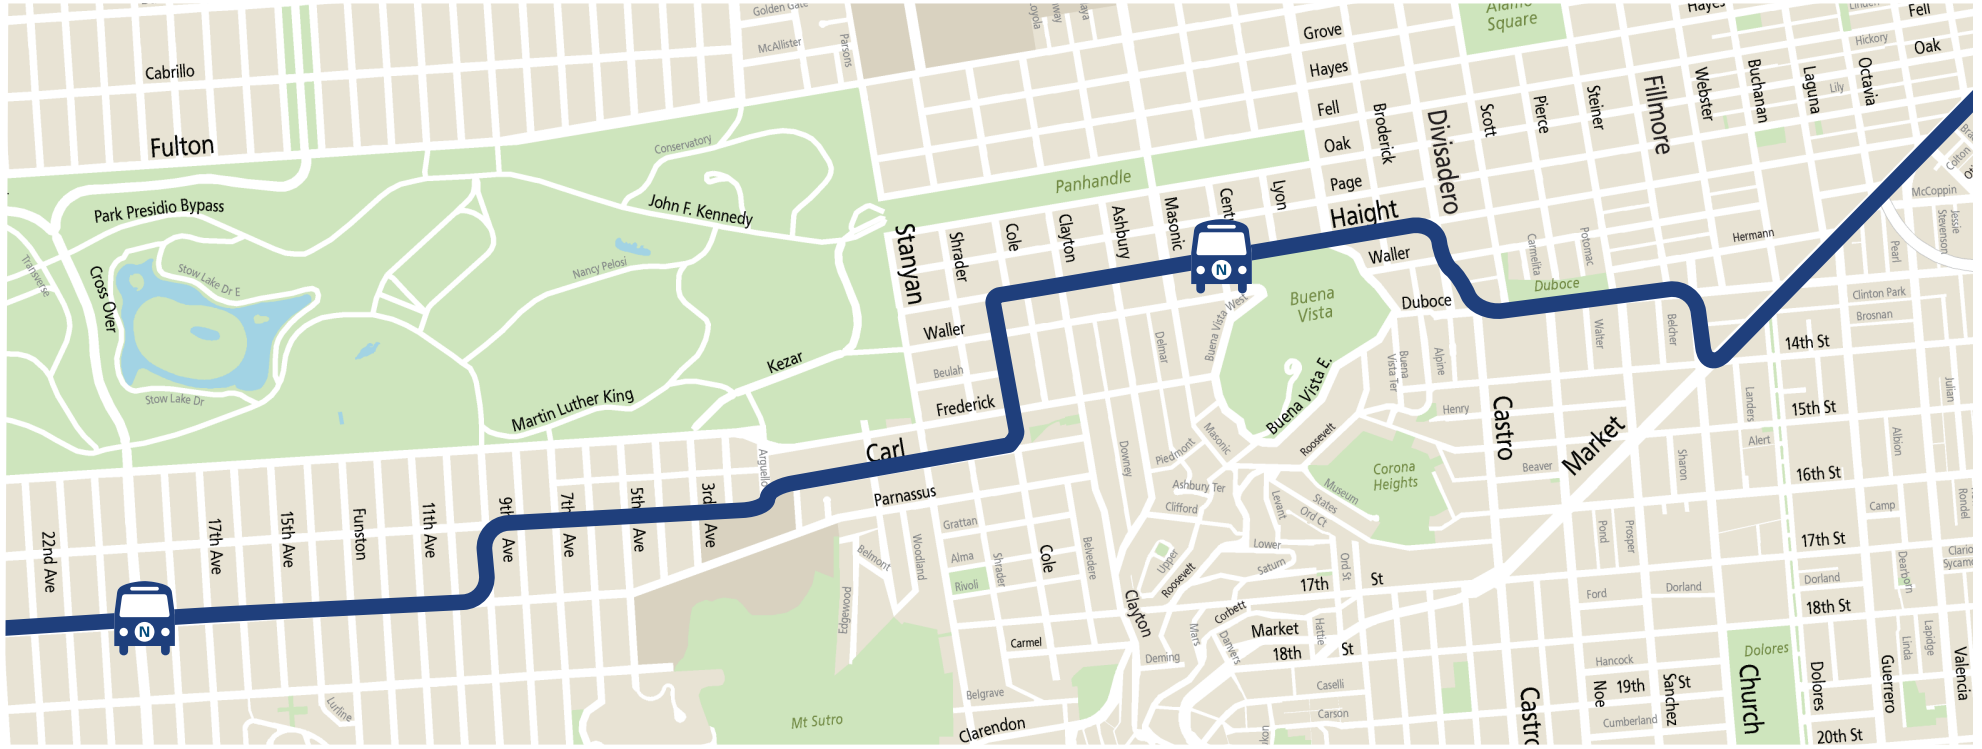

N-Judah Bus - Early Morning and Late Evening

effective 7/9/22

Market St to Downtown and 4th & Townsend (Caltrain)

N-Judah Bus - Early Morning and Late Evening

effective 7/9/22

Inner Sunset to Market

Judah Street to Ocean Beach